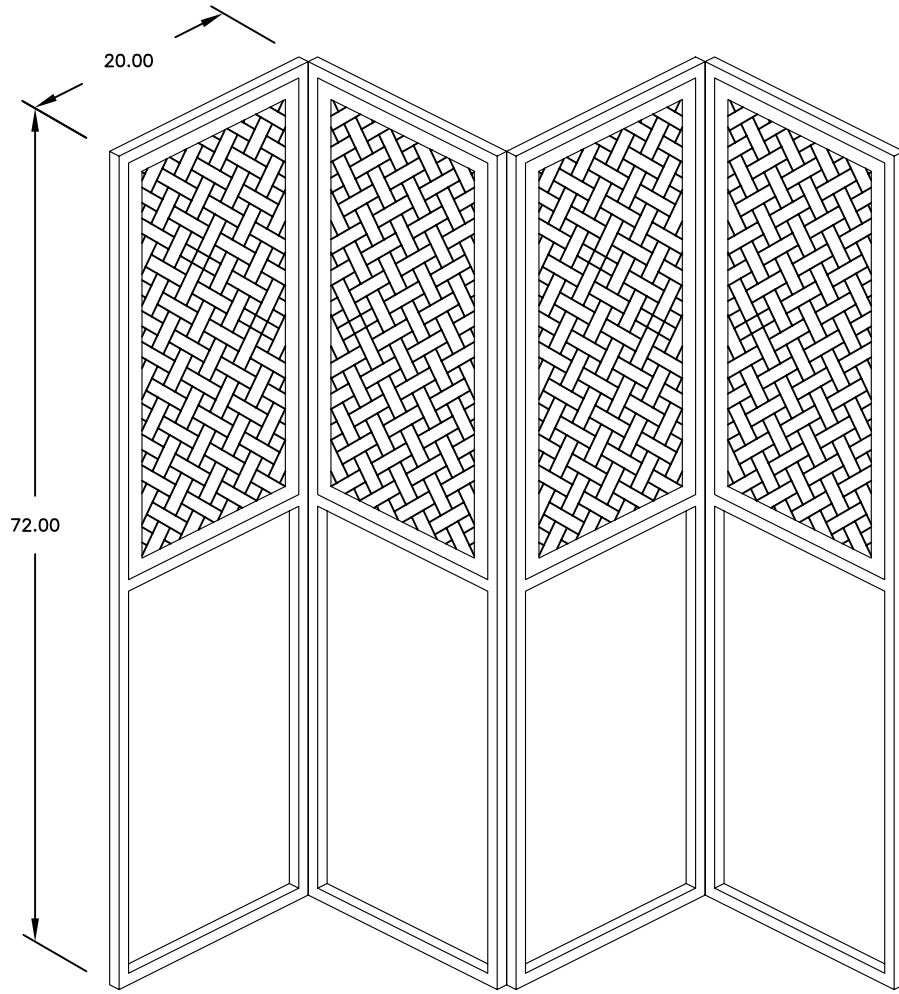

LINE:	GAZEBO LINE
MODEL:	PRIVACY SCREEN
NUM.:	

ISOMETRIC VIEW

A DIVISION OF
Cal Spas
 1-800-CALSPAS www.calspas.com

TITLE: 2011 GAZEBO LINE CAL METRO COLLECTION PRIVACY SCREEN	
DWG NO.: WOOD950	DWG BY: S. LINARES
DATE: 01/03/11	REVISED: