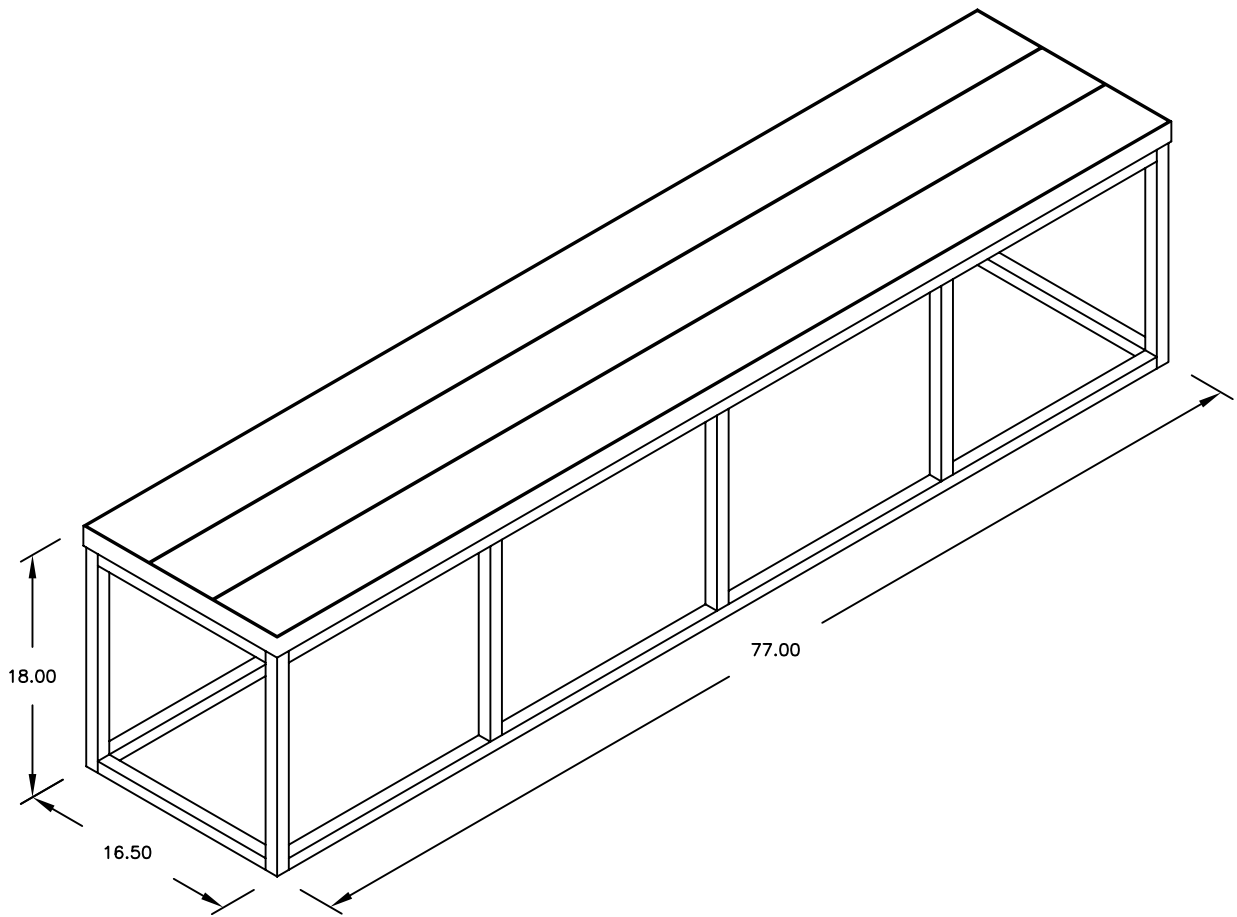

LINE:	GAZEBO LINE
MODEL:	BENCH 77"
NUM.:	

ISOMETRIC VIEW

A DIVISION OF  
**Cal Spas**  
 1-800-CALSPAS www.calspas.com

TITLE: 2011 GAZEBO LINE  
 CAL METRO COLLECTION  
 BENCH 77"

DWG NO.: WOOD952 DWG BY: S. LINARES