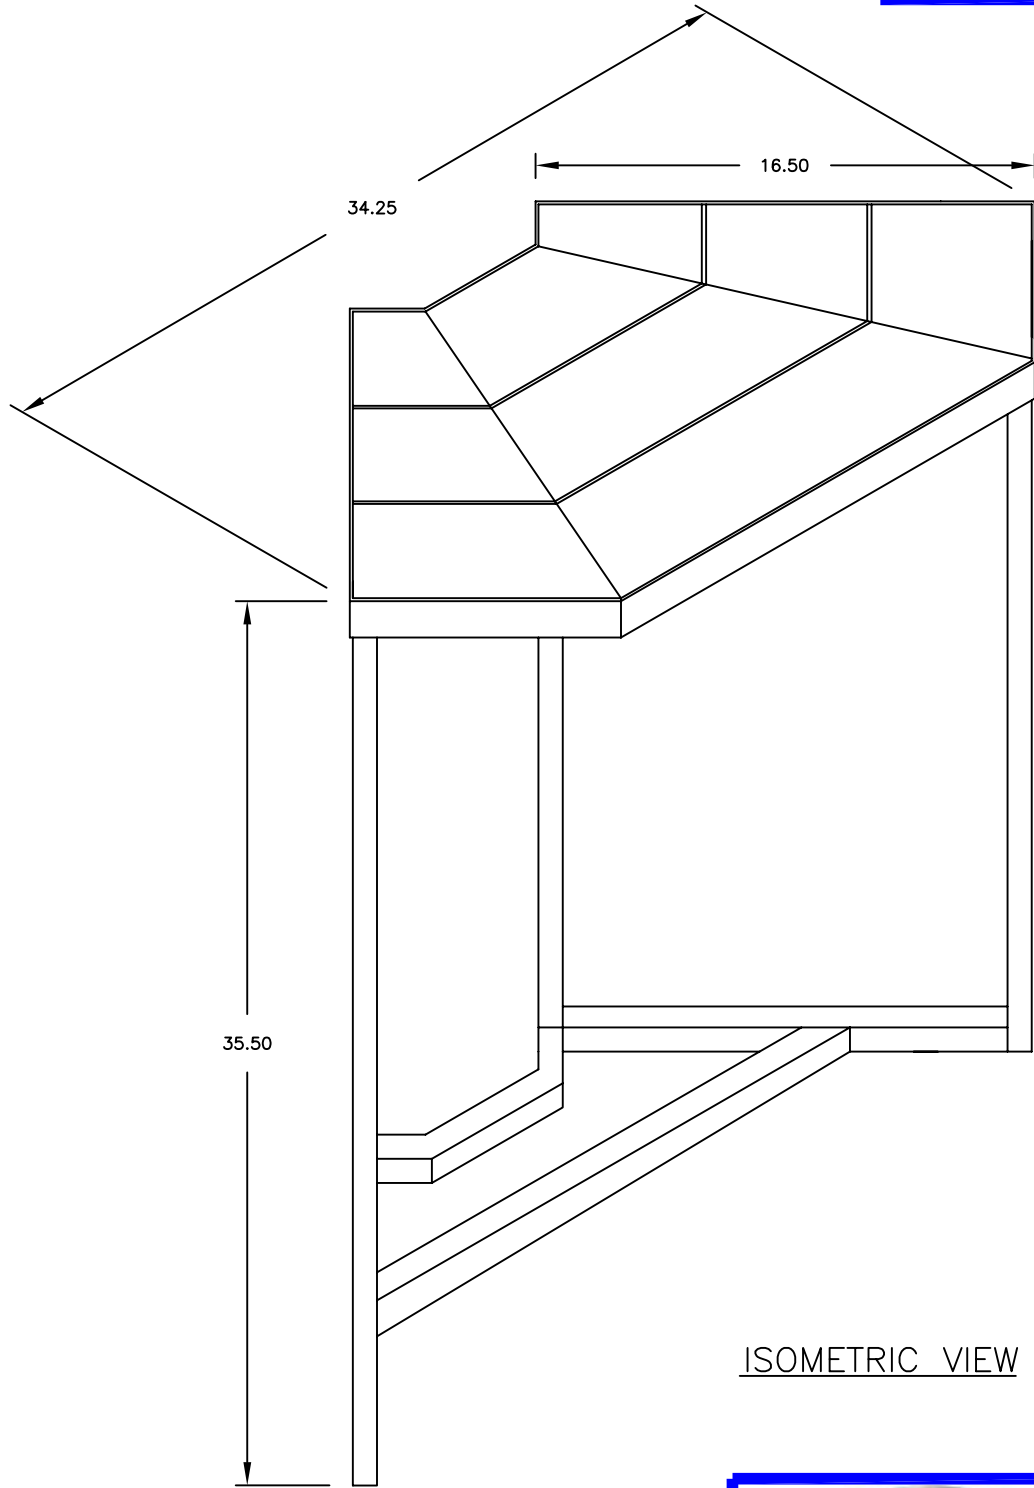

LINE:	GAZEBO LINE
MODEL:	CORNER BAR
NUM.:	

ISOMETRIC VIEW

A DIVISION OF
Cal Spas
 1-800-CALSPAS www.calspas.com

TITLE: 2011 GAZEBO LINE CAL METRO COLLECTION CORNER BAR	
DWG NO.: WOOD954	DWG BY: S. LINARES
DATE: 01/03/11	REVISED: