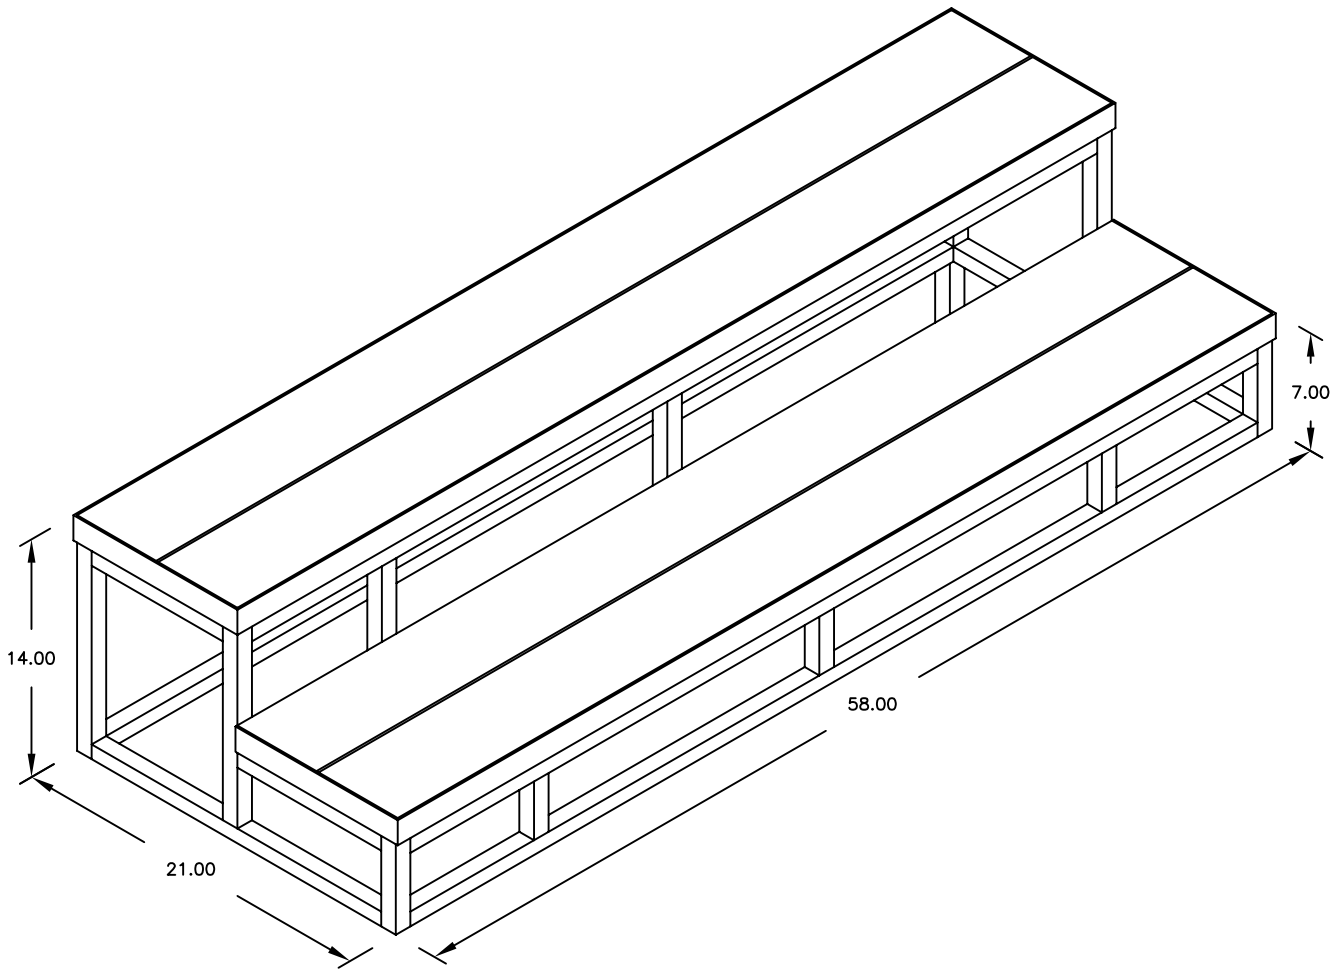

LINE:	GAZEBO LINE
MODEL:	60" STEP
NUM.:	

ISOMETRIC VIEW

A DIVISION OF  
**Cal Spas**  
 1-800-CALSPAS www.calspas.com

TITLE: 2011 GAZEBO LINE  
 CAL METRO COLLECTION  
 60" STEP

DWG NO.: WOOD956 DWG BY: S. LINARES