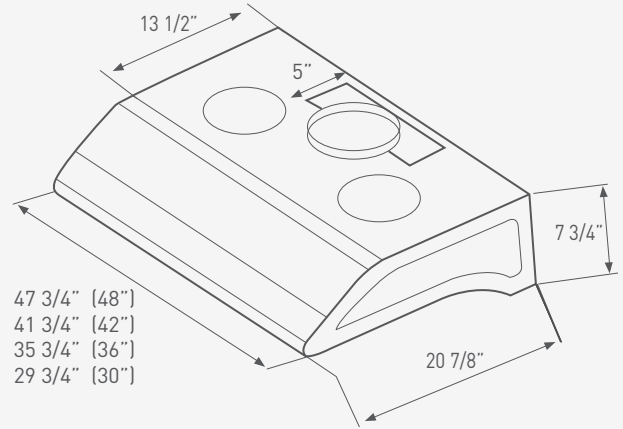

ESSENTIALS

TYPHOON

UNDER CABINET

MODEL	AK2100A / AK2136A	AK2142AS / AK2148AS
SIZE	30" / 36"	42" / 48"
NET WIDTH	29-3/4" / 35-3/4"	41-3/4" / 47-3/4"
PERFORMANCE		
Internal Blower	850 CFM	850 CFM
Internal Blower Sones	5	5
COLOR		
Black, Bisque, White, Stainless Steel	B, Q, W, SS	SS
FEATURES		
Controls	Electronic Touch	Electronic Touch
Speed Levels	6	6
Auto Delay-Off	Yes	Yes
Lighting	Halogen, 35W x 2	Halogen, 35W x 2
Dual-Level Lighting	Yes	Yes
Removable Safety Grilles	2	2
Recirculating	No	No
Duct Cover Extension	NA	NA
Self Cleaning	Yes	Yes
DUCT SPECIFICATIONS		
Internal Blower - Vertical	7" or 3-1/4" x 10"	7" or 3-1/4" x 10"
Internal Blower - Horizontal	3-1/4" x 10"	3-1/4" x 10"
AC INPUT	120V - 60Hz	120V - 60Hz
AC POWER	Max. 550W, 4.6 Amps	Max. 550W, 4.6 Amps
Mounting Heights (Ducted)	Min. height 24" from cooking surface. Hood mounted 60" from floor.	Max. height 32" from cooking surface. Hood mounted 68" from floor.