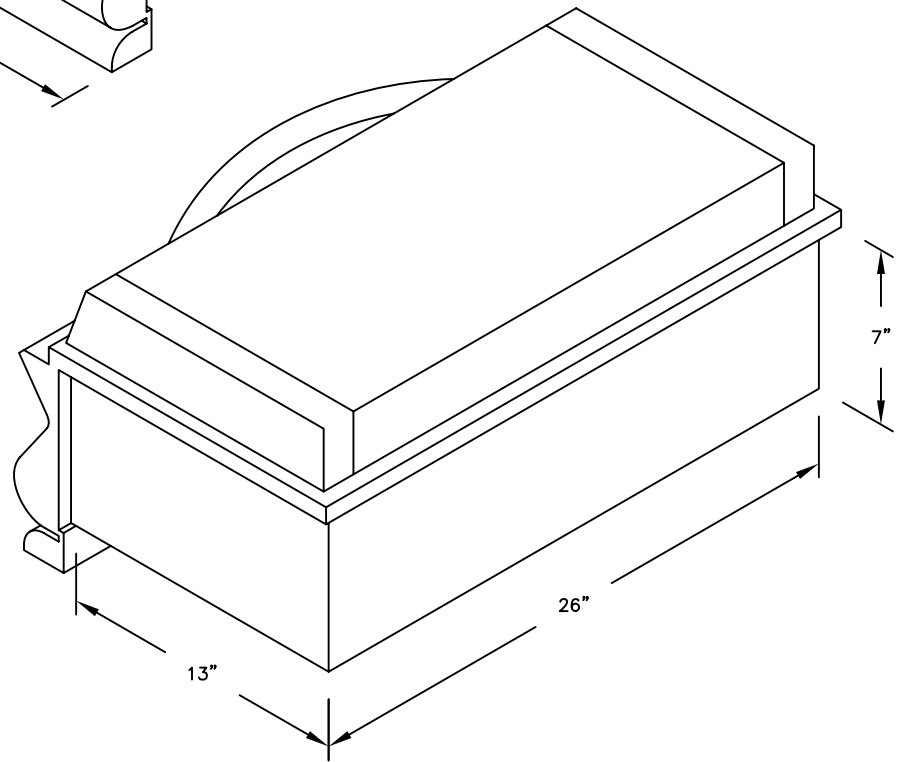

LINE	BARBECUE LINE
MODEL	DLX SIDE BY SIDE BURNER
NUM	

CUT OUT DIMENSIONS

SCALE: NTS

TITLE 2011 BARBECUE LINE SIDE BURNERS DLX SIDE BY SIDE BURNER	
DWG NO. BBQ08954P	DWG BY N. GALASSO
DATE 12/28/10	REVISED