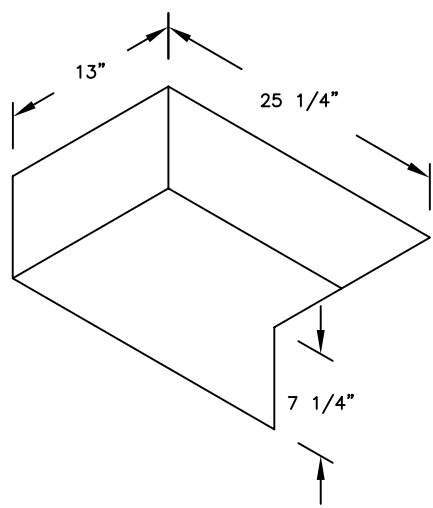

LINE	BARBECUE LINE
MODEL	DLX SIDE BY SIDE BURNER
NUM	

CUT OUT DIMENSIONS

SCALE: NTS

TITLE 2011 BARBECUE LINE SIDE BURNERS DLX SIDE BY SIDE BURNER	
DWG NO. BBQ08954P	DWG BY N. GALASSO
DATE 12/28/10	REVISED