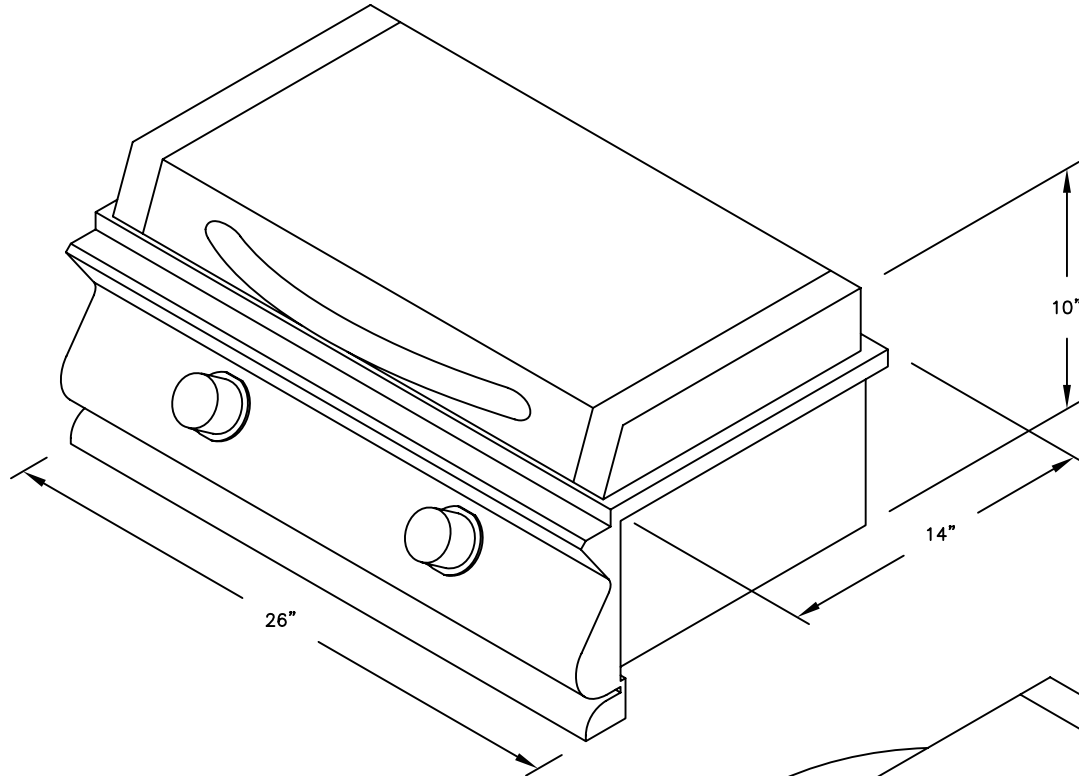

LINE	BARBECUE LINE
MODEL	DLX SIDE BY SIDE BURNER
NUM	

CUT OUT DIMENSIONS

SCALE: NTS

TITLE 2011 BARBECUE LINE SIDE BURNERS DLX SIDE BY SIDE BURNER	
DWG NO. BBQ08954P	DWG BY N. GALASSO
DATE 12/28/10	REVISED