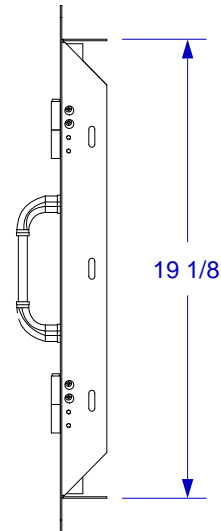

VERTICAL DOOR

SPEC SHEET

ISOMETRIC VIEW

TOP VIEW

FRONT VIEW

RIGHT SIDE VIEW

NOTES:

1. CUTOUT DIMENSIONS: 15 3/4" X 19 1/2" X 2"
2. SCALE: 1 1/2" = 1'-0"
3. REVISION: 10/2009