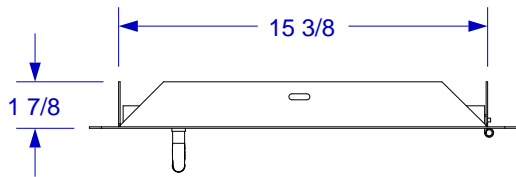

VERTICAL DOOR

SPEC SHEET

ISOMETRIC VIEW

TOP VIEW

FRONT VIEW

RIGHT SIDE VIEW

NOTES:

1. CUTOUT DIMENSIONS: 15 3/4" X 19 1/2" X 2"
2. SCALE: 1 1/2" = 1'-0"
3. REVISION: 10/2009