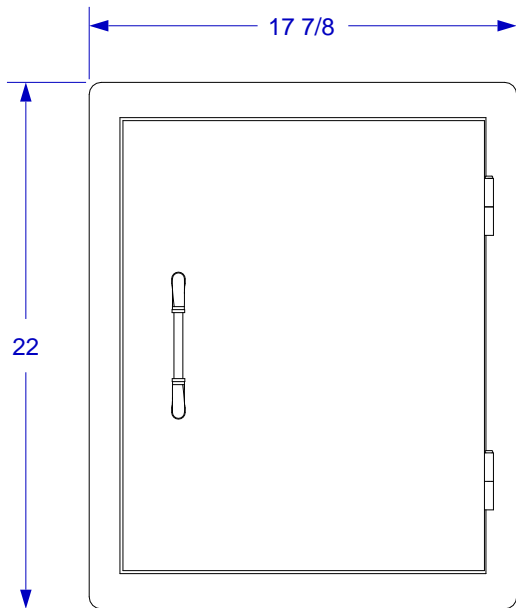

VERTICAL DOOR

SPEC SHEET

ISOMETRIC VIEW

TOP VIEW

FRONT VIEW

RIGHT SIDE VIEW

NOTES:

1. CUTOUT DIMENSIONS: 15 3/4" X 19 1/2" X 2"
2. SCALE: 1 1/2" = 1'-0"
3. REVISION: 10/2009