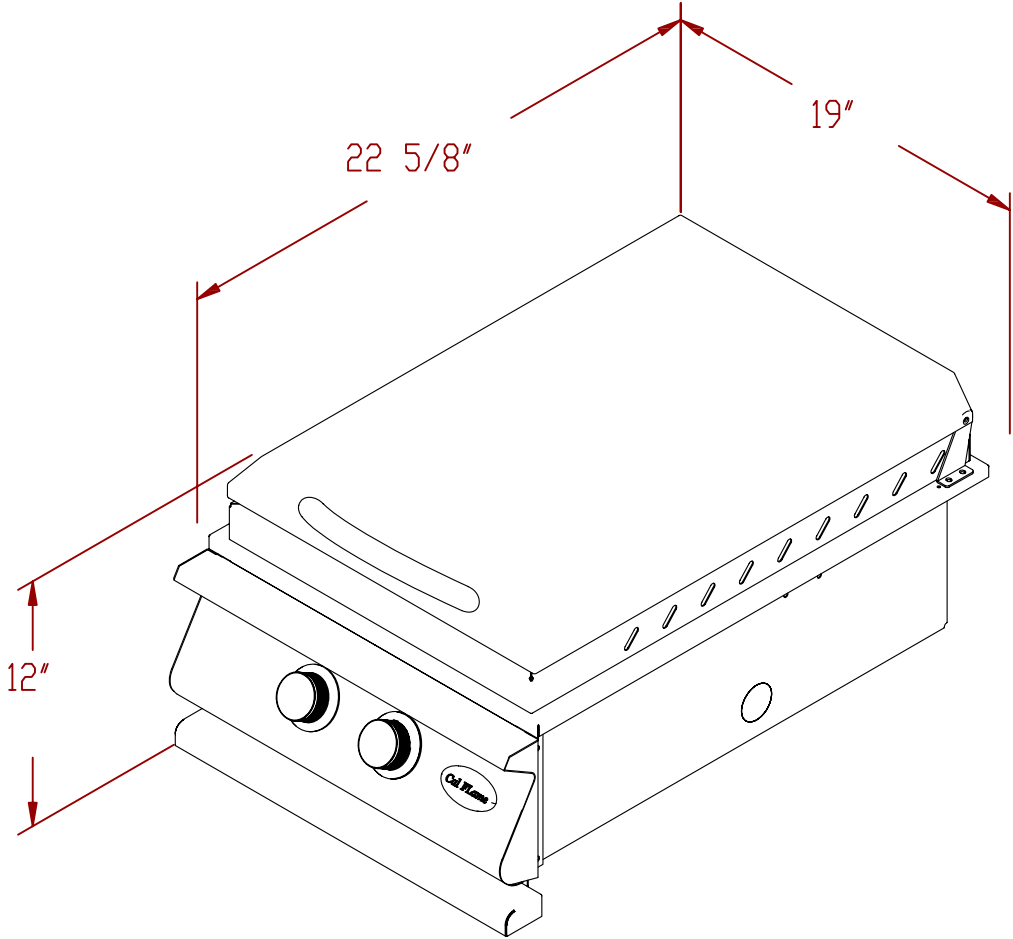

BARBECUE LINE
POWER BURNER

CUT-OUT
DIMENSIONS

NOTE:
DUE TO OUR CONTINUOUS IMPROVEMENT PROGRAM, ALL
MODELS AND SPECIFICATIONS ARE SUBJECT TO CHANGE
WITHOUT NOTICE.

SCALE: NTS

TITLE 2011 BARBECUE LINE ACCESSORIES - DROP IN POWER BURNER	
DWG NO. BBQ10955P	DWG BY N. GALASSO
DATE 12/28/10	REVISED