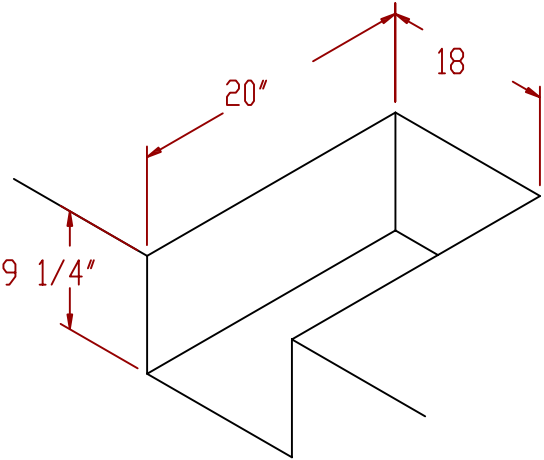

BARBECUE LINE
POWER BURNER

CUT-OUT
DIMENSIONS

NOTE:
DUE TO OUR CONTINUOUS IMPROVEMENT PROGRAM, ALL
MODELS AND SPECIFICATIONS ARE SUBJECT TO CHANGE
WITHOUT NOTICE.

SCALE: NTS

TITLE 2011 BARBECUE LINE ACCESSORIES - DROP IN POWER BURNER	
DWG NO. BBQ10955P	DWG BY N. GALASSO
DATE 12/28/10	REVISED