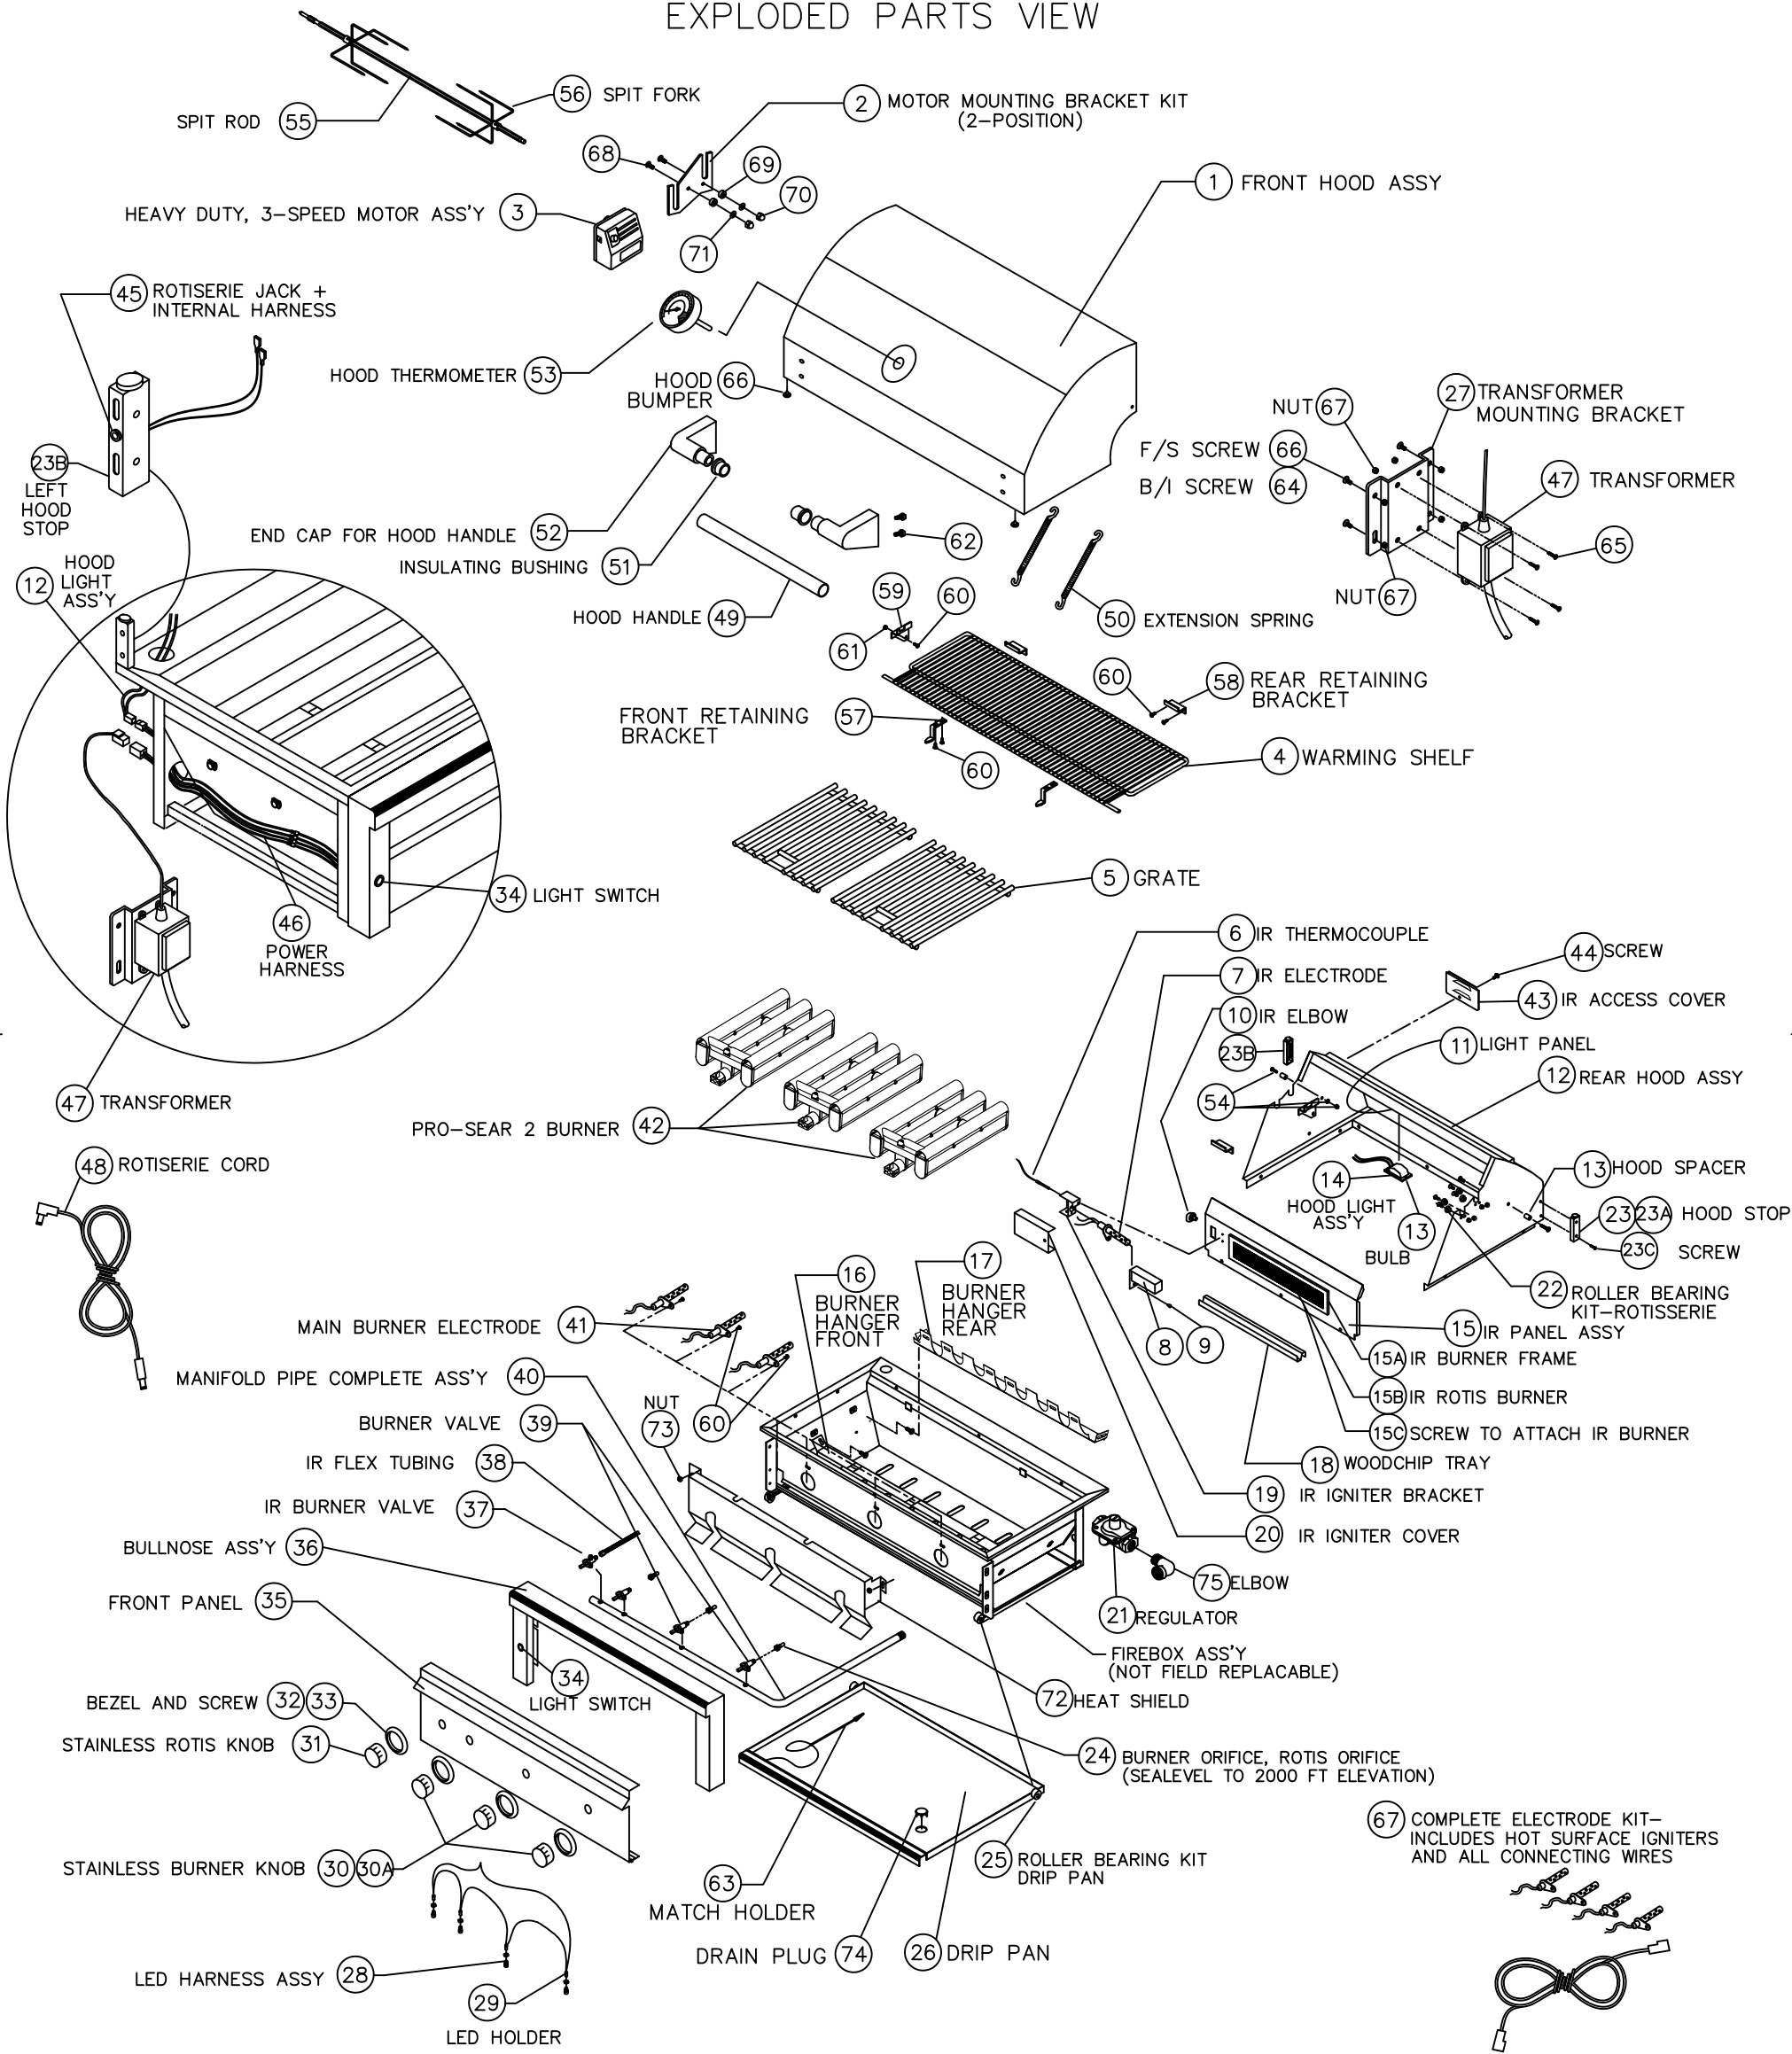

LYNX PROFESSIONAL 30"/36"/42" ALL-SEAR GRILL  
EXPLODED PARTS VIEW

LYNX PROFESSIONAL 30"/36"/42" ALL-SEAR GRILL PARTS LIST

ITEM	GRILL SIZE	PART NO.	DESCRIPTION
1	30	80309	FRONT HOOD ASSY, 30"
	36	80310	FRONT HOOD ASSY, 36"
	42	80311	FRONT HOOD ASSY, 42"
2	ALL	90132	MOTOR MOUNTING BRACKET KIT
3	ALL	80277	MOTOR ASSY, HEAVY DUTY 3 SPEED
4	30	32109	WARMING SHELF, 30"
	36	32110	WARMING SHELF, 36"
	42	32111	WARMING SHELF, 42"
5	36	17020	(2) GRATES- 16 1/2" X 18 1/2"
	30,42	30018	(2) GRATES- 13 1/2" X 21"
	42	30019	(1) GRATE- 12" X 21" (CENTER)
6	ALL	20018	IR THERMOCOUPLE
7	ALL	33052	IR ELECTRODE, HOT SURFACE (SEE ALSO #73)
8	ALL	33093	GAS COLLECTOR BOX, IR ROTIS.
9	ALL	14018	SCREW, #6-32 X 1/4 PH. PAN HD
10	ALL	31795	IR BRASS ELBOW, 7/16-20 MALE THREAD
11	30	32156	LIGHT PANEL FOR SINGLE LIGHT, 30"
	36	32441	LIGHT PANEL FOR DUAL LIGHTS, 36"
	42	32442	LIGHT PANEL FOR DUAL LIGHTS, 42"
12	30	80269	REAR HOOD ASSY, 30"
	36	80270	REAR HOOD ASSY, 36"
	42	80271	REAR HOOD ASSY, 42"
13	ALL	20054	HOOD SPACER
14	30	80446	HOOD LIGHT ASS'Y, SINGLE W/10W BULB
	36,42	80447	HOOD LIGHT ASS'Y, DUAL W/10W BULBS
	ALL	31979	BULB, REPLACEMENT, 10W HALOGEN
	ALL	32322	GLASS REPLACEMENT COVER W/ CLIP
15	30	80273	IR PANEL ASSY, 30" (INCLUDES BURNER)
	36	80274	IR PANEL ASSY, 36" (INCLUDES BURNER)
	42	80275	IR PANEL ASSY, 42" (INCLUDES BURNER)
15A	30,36	32989	IR ROTIS. BURNER ONLY (MEDIUM-21 IN.)
	42	32990	IR ROTIS. BURNER ONLY (LARGE-28 IN.)
15B	30,36	32992	IR BURNER FRAME ONLY (MEDIUM 21 IN.)
	42	32993	IR BURNER FRAME ONLY (LARGE-28 IN.)
15C	ALL	32644	SCREW, #8-32 X 5/16 PH. FLAT HD
16	30	32484	BURNER HANGER, FRONT, 30"
	36	32245	BURNER HANGER, FRONT, 36"
	42	32485	BURNER HANGER, FRONT, 42"
17	30AS	33865	BURNER HANGER, REAR, 30"ALL-SEAR
	36AS	33445	BURNER HANGER, REAR, 36"ALL-SEAR
	42AS	33747	BURNER HANGER, REAR, 42"ALL-SEAR
18	36	10158	WOODCHIP TRAY
19	ALL	33059	IR IGNITER BRACKET, PRO
20	36	33136	IR IGNITER COVER
21	ALL NG	30781	REGULATOR 4/11 N/G ONLY
	ALL LP	13053	REGULATOR W/30" HOSE DOUBLE STAGE-LP
22	ALL	90128	ROLLER BEARING KIT-ROTISSERIE (2 PARTS EA)
23	ALL	32468	HOOD STOP, RIGHT, ALL PRO
23A	ALL	32470	BUMPER FOR HOOD STOP, .750 DIA
23B	ALL	33389	HOOD STOP, LEFT, ALL PRO
23C	ALL	32469	SCREW/HOOD STOP-#8-32 X 1" PH TRUSS HD
24	30,36,42AS	90176	COMPLETE ORIFICE FIELD KIT-LP TO NG
	30,36,42AS	90177	COMPLETE ORIFICE FIELD KIT-NG TO LP
	30,36	13016	ORIFICE, IR ROTIS., NG (#50 SHORT)
	30,36	13021	ORIFICE, IR ROTIS., LP (#57 SHORT)
	42	30470	ORIFICE, IR ROTIS., NG (#48 SHORT)
	42	31342	ORIFICE, IR ROTIS., LP (#56 SHORT)
	36AS	13015	BURNER ORIFICE, NG (# 44 SHORT)
	30AS,42AS	13014	BURNER ORIFICE, NG (# 42 SHORT)
	30,36,42AS	13020	BURNER ORIFICE, LP (#54 SHORT)
25	ALL	90129	ROLLER BEARING KIT-DRIP PAN (2 PARTS EA)
26	30	18050	DRIP PAN, 30"
	36	31494	DRIP PAN, 36"
	42	18051	DRIP PAN, 42"
27	ALL	33130	TRANSFORMER MOUNTING BRKT B/I & F/S
28	30	80435	LED HARNESS ASSY, 30"
	36,42	80436	LED HARNESS ASSY, 36" /42"
29	ALL	32554	LED HOLDER
30	ALL	90137	KNOB, BURNER, STAINLESS
30A	ALL	90139	KNOB KIT, STAINLESS (3 BURNER+1 ROTIS)
31	ALL	90136	KNOB, ROTIS, STAINLESS