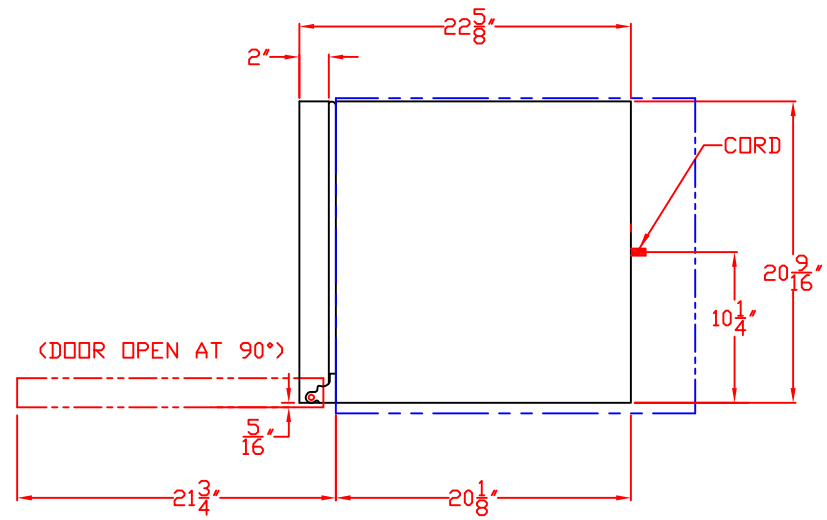

LYNX 20" OUTDOOR REFRIGERATOR
 MODEL L500REF
 WITH DIMENSIONS

ISLAND CUTOUT
 IN BLUE

NOTE: FOR THIS ILLUSTRATION,
 REFRIGERATOR HAS BEEN SET
 AT MAXIMUM HEIGHT OF 34-3/8"

TOP VIEW

FRONT VIEW

SIDE VIEW

4/12/12

LYNX 20" OUTDOOR REFRIGERATOR
MODEL L500REF
ISLAND CUTOUT

ISLAND CUTOUT
IN BLUE

TOP VIEW

FRONT VIEW

SIDE VIEW