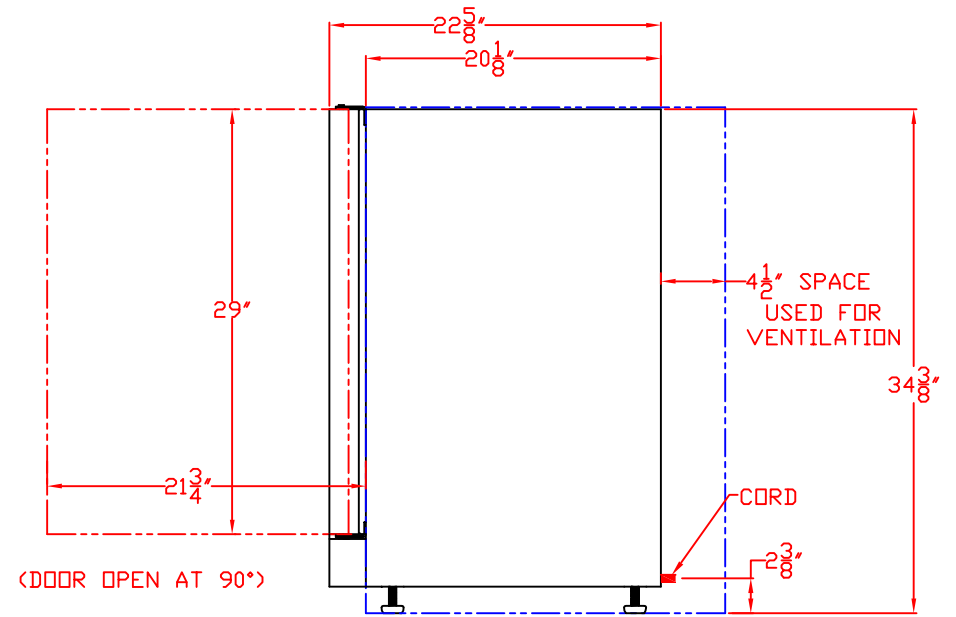

LYNX 20" OUTDOOR REFRIGERATOR
 MODEL L500REF
 WITH DIMENSIONS

ISLAND CUTOUT
 IN BLUE

NOTE: FOR THIS ILLUSTRATION,
 REFRIGERATOR HAS BEEN SET
 AT MAXIMUM HEIGHT OF 34-3/8"

TOP VIEW

FRONT VIEW

SIDE VIEW

4/12/12

LYNX 20" OUTDOOR REFRIGERATOR
MODEL L500REF
ISLAND CUTOUT

ISLAND CUTOUT
IN BLUE

TOP VIEW

FRONT VIEW

SIDE VIEW