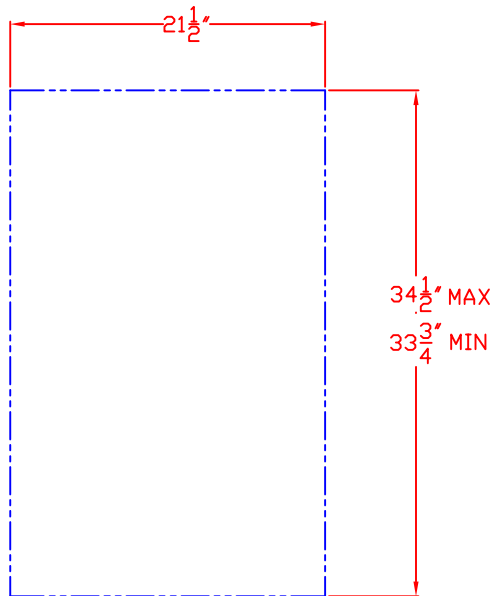

LYNX 20" OUTDOOR REFRIGERATOR
 MODEL L500REF
 WITH DIMENSIONS

ISLAND CUTOUT
 IN BLUE

NOTE: FOR THIS ILLUSTRATION,
 REFRIGERATOR HAS BEEN SET
 AT MAXIMUM HEIGHT OF 34-3/8"

TOP VIEW

FRONT VIEW

SIDE VIEW

4/12/12

LYNX 20" OUTDOOR REFRIGERATOR
MODEL L500REF
ISLAND CUTOUT

ISLAND CUTOUT
IN BLUE

TOP VIEW

FRONT VIEW

SIDE VIEW