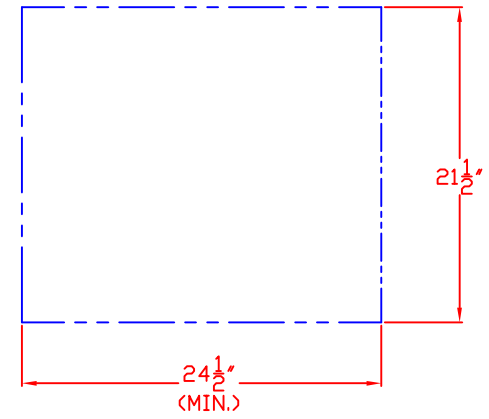

LYNX 20" OUTDOOR REFRIGERATOR
 MODEL L500REF
 WITH DIMENSIONS

ISLAND CUTOUT
 IN BLUE

NOTE: FOR THIS ILLUSTRATION,
 REFRIGERATOR HAS BEEN SET
 AT MAXIMUM HEIGHT OF 34-3/8"

TOP VIEW

FRONT VIEW

SIDE VIEW

4/12/12

LYNX 20" OUTDOOR REFRIGERATOR
MODEL L500REF
ISLAND CUTOUT

ISLAND CUTOUT
IN BLUE

TOP VIEW

FRONT VIEW

SIDE VIEW