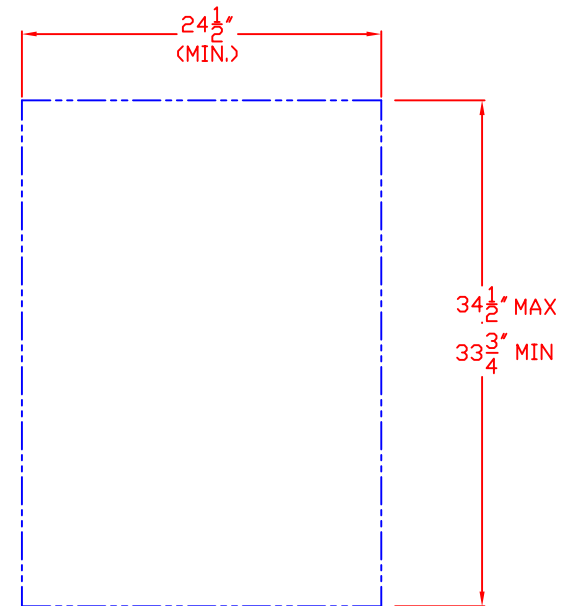

LYNX 20" OUTDOOR REFRIGERATOR
 MODEL L500REF
 WITH DIMENSIONS

ISLAND CUTOUT
 IN BLUE

NOTE: FOR THIS ILLUSTRATION,
 REFRIGERATOR HAS BEEN SET
 AT MAXIMUM HEIGHT OF 34-3/8"

TOP VIEW

FRONT VIEW

SIDE VIEW

4/12/12

LYNX 20" OUTDOOR REFRIGERATOR
MODEL L500REF
ISLAND CUTOUT

ISLAND CUTOUT
IN BLUE

TOP VIEW

FRONT VIEW

SIDE VIEW