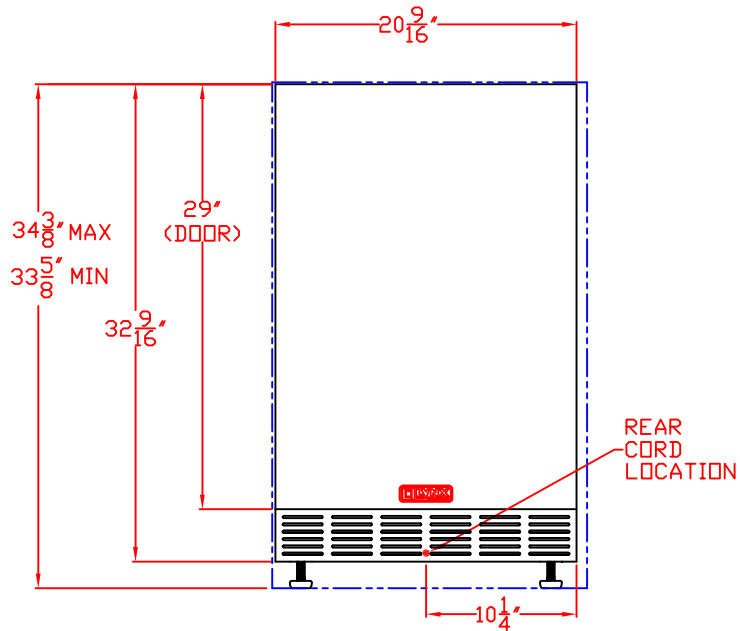

LYNX 20" OUTDOOR REFRIGERATOR
 MODEL L500REF
 WITH DIMENSIONS

ISLAND CUTOUT
 IN BLUE

NOTE: FOR THIS ILLUSTRATION,
 REFRIGERATOR HAS BEEN SET
 AT MAXIMUM HEIGHT OF 34-3/8"

TOP VIEW

FRONT VIEW

SIDE VIEW

4/12/12

LYNX 20" OUTDOOR REFRIGERATOR
MODEL L500REF
ISLAND CUTOUT

ISLAND CUTOUT
IN BLUE

TOP VIEW

FRONT VIEW

SIDE VIEW