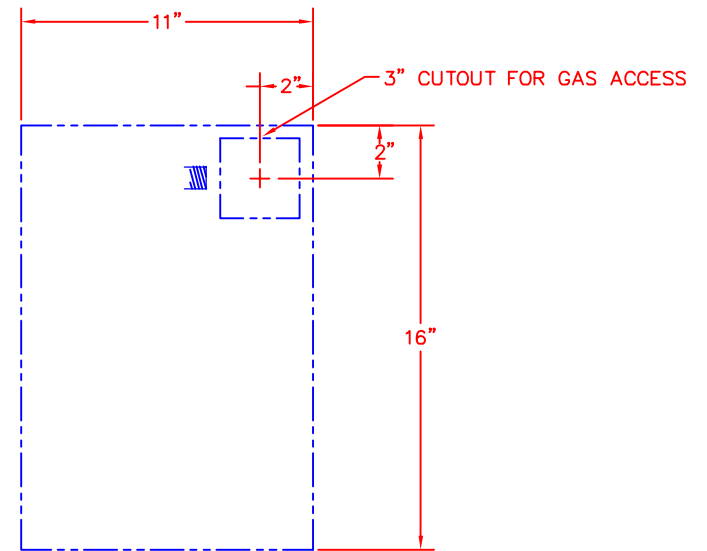

2/21/13

SEDONA by LYNX
SINGLE SIDE BURNER
MODEL LSB501
W/DIMENSIONS

ISLAND CUTOUT
IN BLUE

TOP VIEW

GAS INLET
FAR SIDE

SIDE VIEW

FRONT VIEW

2/21/13

SEDONA by LYNX
SINGLE SIDE BURNER
MODEL LSB501

ISLAND CUTOUT
IN BLUE

TOP VIEW

SIDE VIEW

FRONT VIEW