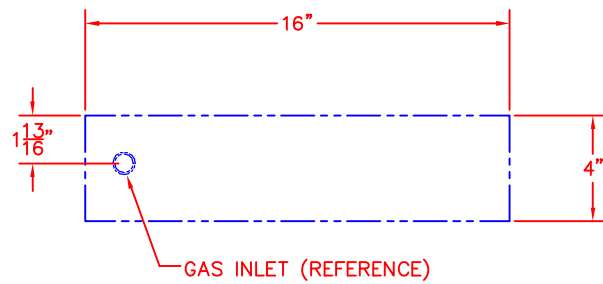

2/21/13

SEDONA by LYNX
SINGLE SIDE BURNER
MODEL LSB501
W/DIMENSIONS

ISLAND CUTOUT
IN BLUE

TOP VIEW

GAS INLET
FAR SIDE

SIDE VIEW

FRONT VIEW

2/21/13

SEDONA by LYNX
SINGLE SIDE BURNER
MODEL LSB501

ISLAND CUTOUT
IN BLUE

TOP VIEW

SIDE VIEW

FRONT VIEW