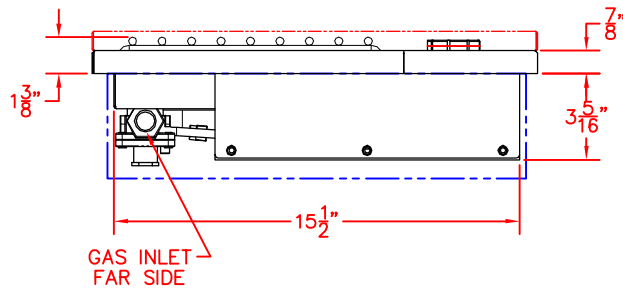

2/21/13

SEDONA by LYNX
SINGLE SIDE BURNER
MODEL LSB501
W/DIMENSIONS

ISLAND CUTOUT
IN BLUE

TOP VIEW

GAS INLET
FAR SIDE

SIDE VIEW

FRONT VIEW

2/21/13

SEDONA by LYNX
SINGLE SIDE BURNER
MODEL LSB501

ISLAND CUTOUT
IN BLUE

TOP VIEW

SIDE VIEW

FRONT VIEW