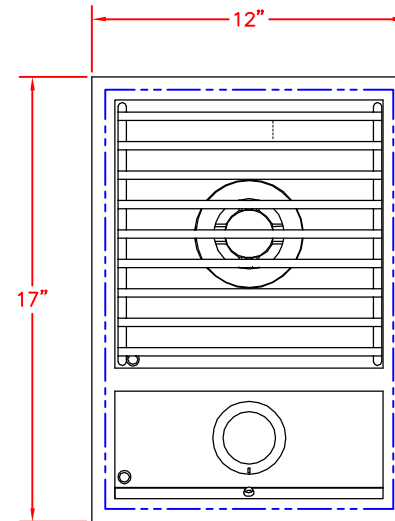

2/21/13

SEDONA by LYNX
SINGLE SIDE BURNER
MODEL LSB501
W/DIMENSIONS

ISLAND CUTOUT
IN BLUE

TOP VIEW

GAS INLET
FAR SIDE

SIDE VIEW

FRONT VIEW

2/21/13

SEDONA by LYNX
SINGLE SIDE BURNER
MODEL LSB501

ISLAND CUTOUT
IN BLUE

TOP VIEW

SIDE VIEW

FRONT VIEW