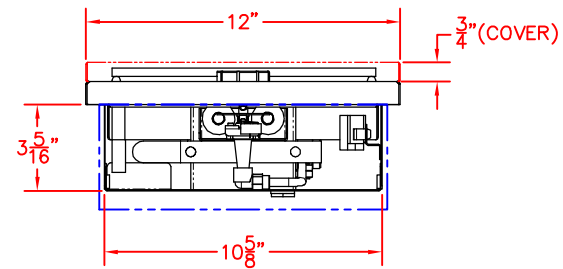

2/21/13

SEDONA by LYNX
SINGLE SIDE BURNER
MODEL LSB501
W/DIMENSIONS

ISLAND CUTOUT
IN BLUE

TOP VIEW

GAS INLET
FAR SIDE

SIDE VIEW

FRONT VIEW

2/21/13

SEDONA by LYNX
SINGLE SIDE BURNER
MODEL LSB501

ISLAND CUTOUT
IN BLUE

TOP VIEW

SIDE VIEW

FRONT VIEW