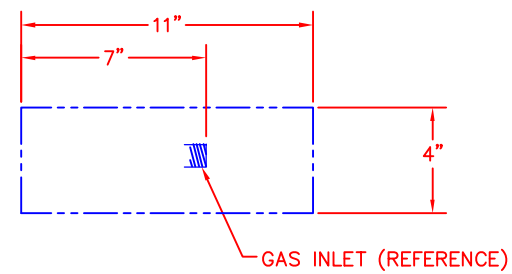

2/21/13

SEDONA by LYNX
SINGLE SIDE BURNER
MODEL LSB501
W/DIMENSIONS

ISLAND CUTOUT
IN BLUE

TOP VIEW

GAS INLET
FAR SIDE

SIDE VIEW

FRONT VIEW

2/21/13

SEDONA by LYNX
SINGLE SIDE BURNER
MODEL LSB501

ISLAND CUTOUT
IN BLUE

TOP VIEW

SIDE VIEW

FRONT VIEW