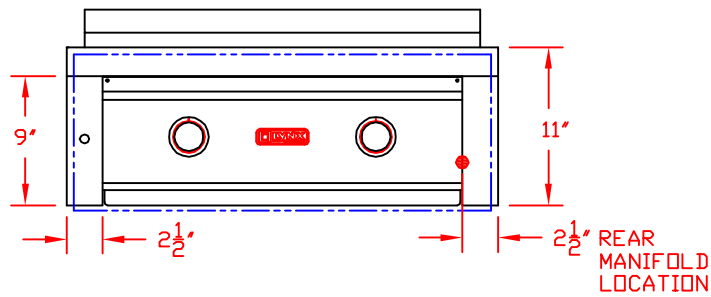

LYNX BUILT-IN 30"
W/ DIMENSIONS
ISLAND CUTOUT IN BLUE

TOP VIEW

FRONT VIEW

RIGHT SIDE VIEW