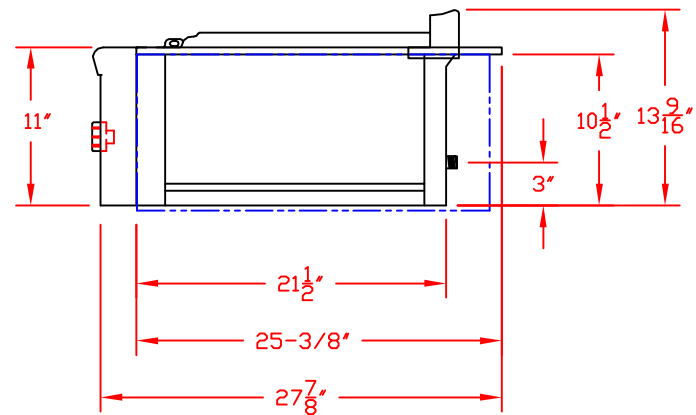

LYNX BUILT-IN 30"
W/ DIMENSIONS
ISLAND CUTOUT IN BLUE

TOP VIEW

FRONT VIEW

RIGHT SIDE VIEW