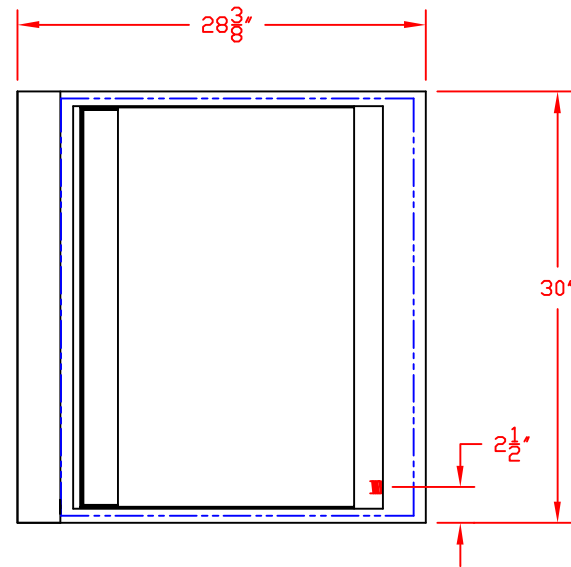

LYNX BUILT-IN 30"
W/ DIMENSIONS
ISLAND CUTOUT IN BLUE

TOP VIEW

FRONT VIEW

RIGHT SIDE VIEW