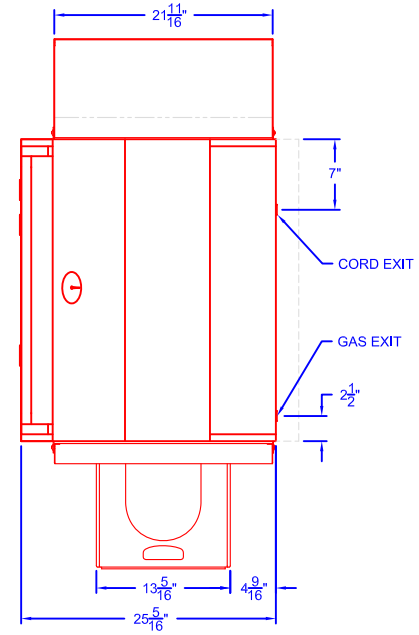

SEDONA BY LYNX L36 ADA GRILL WITH CABINET

TOP VIEW

FRONT VIEW

RIGHT SIDE VIEW

SEDONA BY LYNX L36 ADA GRILL WITH DRAWERS DIMENSIONS SHOWN

TOP VIEW

FRONT VIEW

RIGHT SIDE VIEW