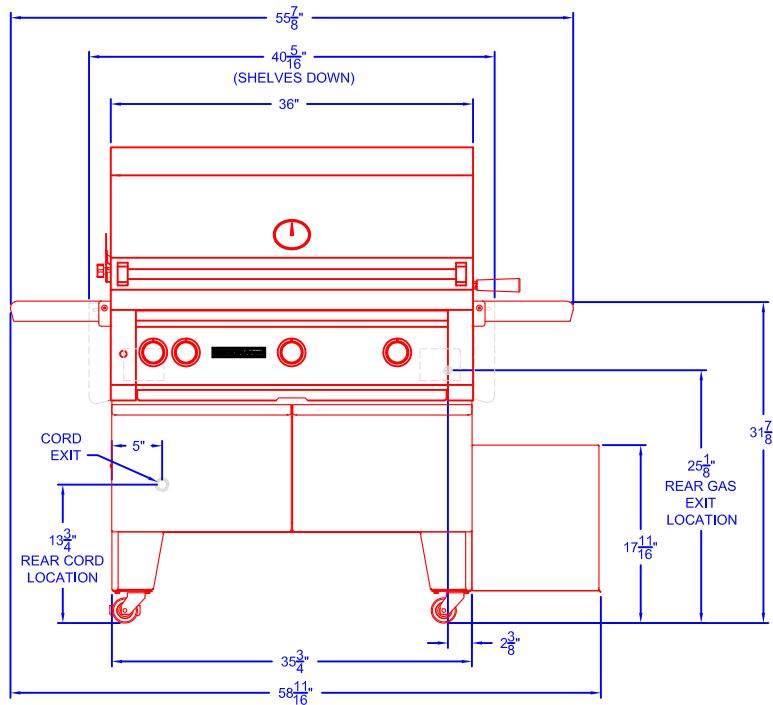

SEDONA BY LYNX L36 ADA GRILL WITH CABINET

TOP VIEW

FRONT VIEW

RIGHT SIDE VIEW

SEDONA BY LYNX L36 ADA GRILL WITH DRAWERS DIMENSIONS SHOWN

TOP VIEW

FRONT VIEW

RIGHT SIDE VIEW