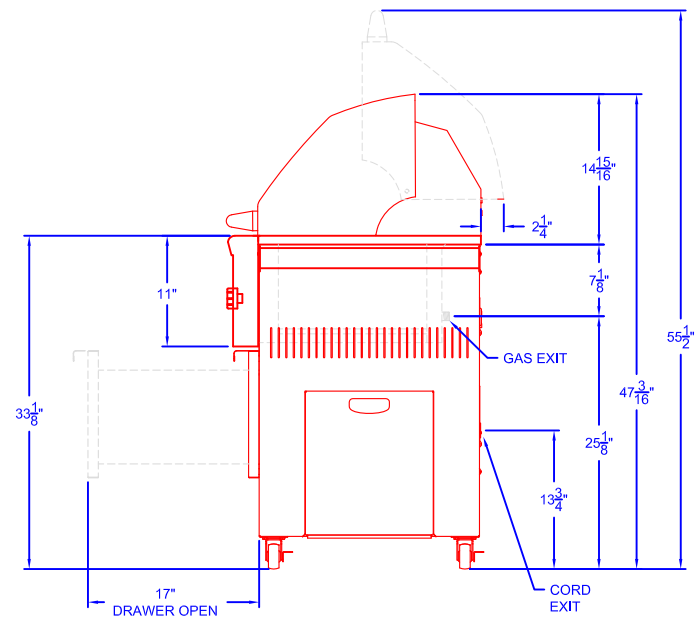

SEDONA BY LYNX L36 ADA GRILL WITH CABINET

TOP VIEW

FRONT VIEW

RIGHT SIDE VIEW

SEDONA BY LYNX L36 ADA GRILL WITH DRAWERS DIMENSIONS SHOWN

TOP VIEW

FRONT VIEW

RIGHT SIDE VIEW