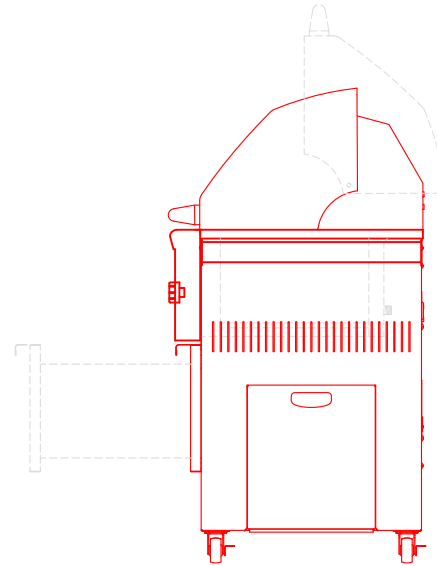

SEDONA BY LYNX L36 ADA GRILL WITH CABINET

TOP VIEW

FRONT VIEW

RIGHT SIDE VIEW

SEDONA BY LYNX L36 ADA GRILL WITH DRAWERS DIMENSIONS SHOWN

TOP VIEW

FRONT VIEW

RIGHT SIDE VIEW