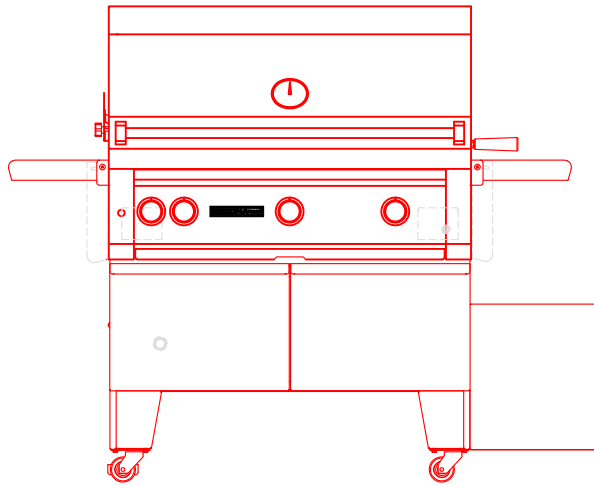

SEDONA BY LYNX L36 ADA GRILL WITH CABINET

TOP VIEW

FRONT VIEW

RIGHT SIDE VIEW

SEDONA BY LYNX L36 ADA GRILL WITH DRAWERS DIMENSIONS SHOWN

TOP VIEW

FRONT VIEW

RIGHT SIDE VIEW