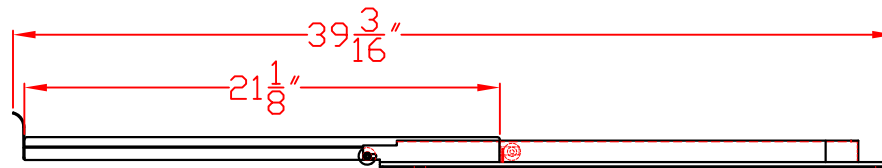

1/20/10

LYNX SLIDING TANK TRAY
MODEL LSTLP
W/DIMENSIONS

TOP VIEW

FRONT VIEW

SIDE VIEW

(TRAY FULLY EXTENDED)

SIDE VIEW