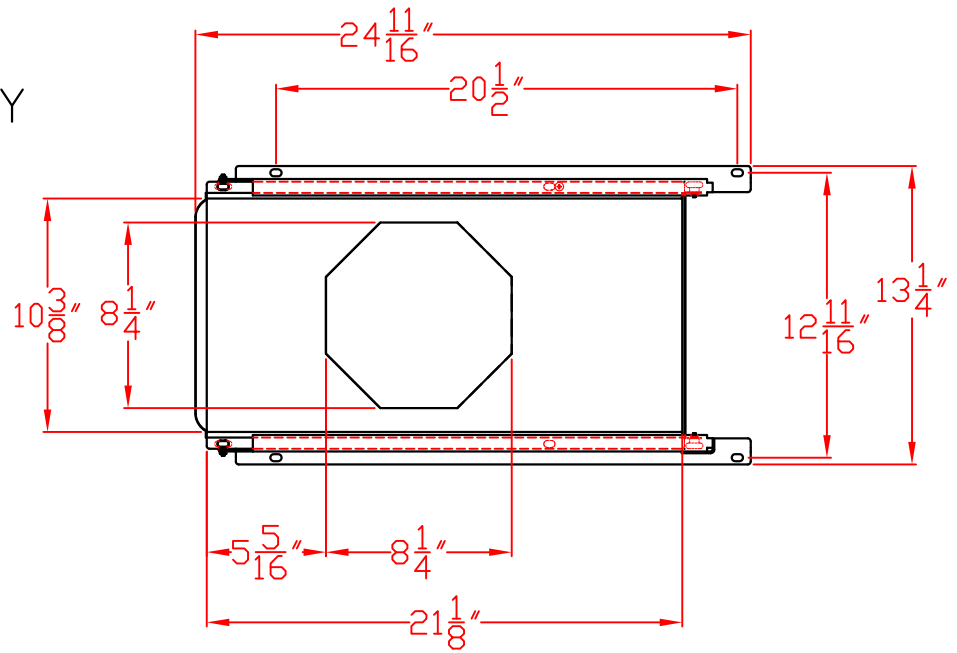

1/20/10

LYNX SLIDING TANK TRAY
MODEL LSTLP
W/DIMENSIONS

TOP VIEW

FRONT VIEW

SIDE VIEW

(TRAY FULLY EXTENDED)

SIDE VIEW