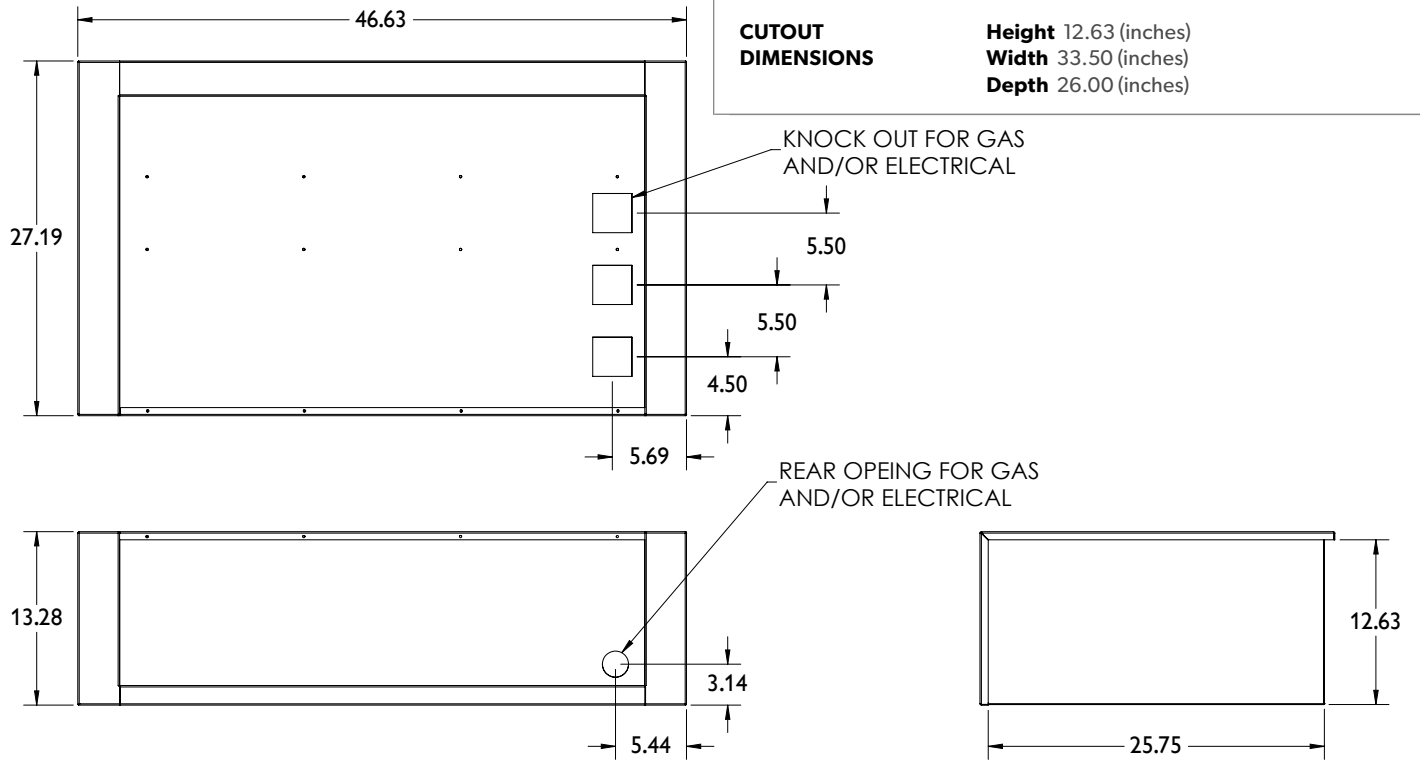

TWIN EAGLES INSULATING JACKET

TEIJ42 | 42 Inch Insulating Jacket, (All Stainless Steel)

GENERAL	Model TEIJ SKU TEIJ42	BOX DIMENSIONS	Box 30 x 52 x 17 (inches) Shipping Weight 50 lbs
		COMPATIBLE MODELS	TEBQ42 TE1BQ42RS
		CUTOUT DIMENSIONS	Height 12.63 (inches) Width 33.50 (inches) Depth 26.00 (inches)

COUNTER CUTOUT DIMENSIONS

DIMENSIONS ARE IN INCHES
SOME ASSEMBLY REQUIRED

PN: 4490050793A 11/24