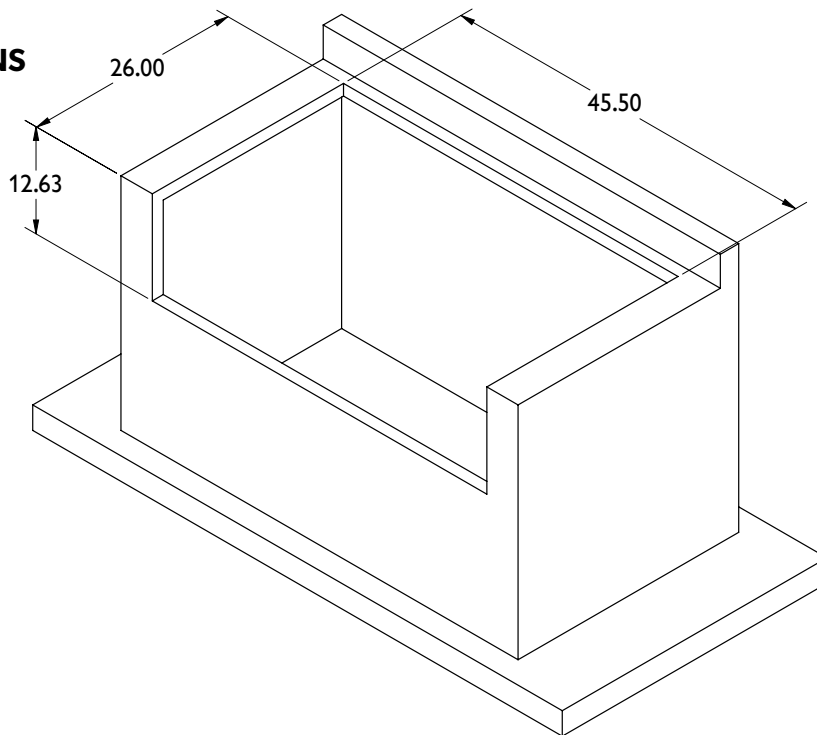

TWIN EAGLES INSULATING JACKET

TEIJ42 | 42 Inch Insulating Jacket, (All Stainless Steel)

GENERAL	Model TEIJ SKU TEIJ42	BOX DIMENSIONS	Box 30 x 52 x 17 (inches) Shipping Weight 50 lbs
		COMPATIBLE MODELS	TEBQ42 TE1BQ42RS
		CUTOUT DIMENSIONS	Height 12.63 (inches) Width 33.50 (inches) Depth 26.00 (inches)

COUNTER CUTOUT DIMENSIONS

DIMENSIONS ARE IN INCHES
SOME ASSEMBLY REQUIRED

PN: 4490050793A 11/24