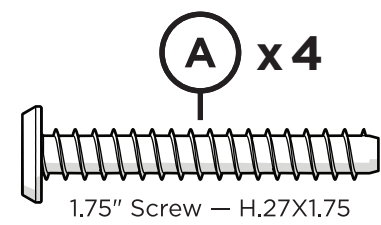

TOOLS

4mm T-handle
hex key (included)

PARTS

Something missing?
Call (833) 665-6300

1

2

3