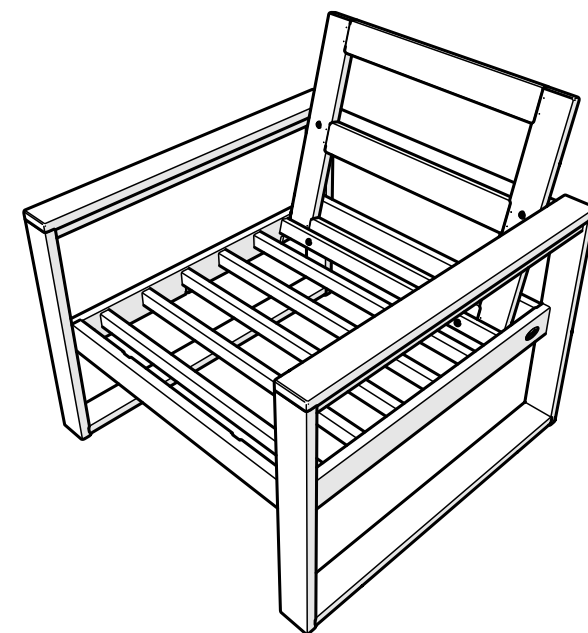

POLYWOOD

Assembly Instructions

4601X Club Chair Frame

20-year warranty

View our full warranty:
polywoodoutdoor.com/warranty

Having trouble?

If you have questions or concerns regarding assembly instructions or missing parts, please contact us at hello@polywoodoutdoor.com or (833) 665-6300