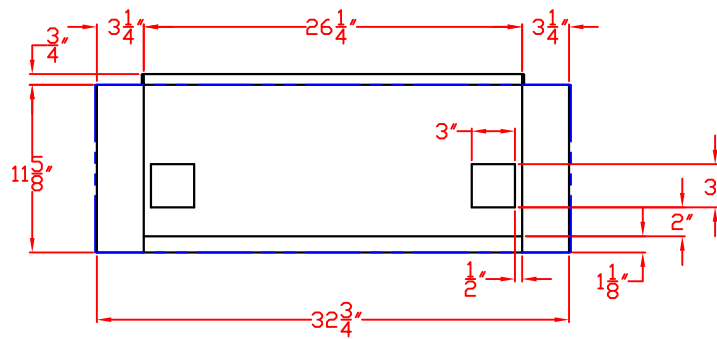

1/20/10

LYNX 27 IN. INSULATED JACKET
WITH DIMENSIONS

ISLAND CUTOUT
IN BLUE

TOP VIEW

FRONT VIEW

RIGHT SIDE VIEW

1/20/10

LYNX 27 IN. INSULATED JACKET
ISLAND CUTOUT

TOP VIEW

FRONT VIEW

SIDE VIEW