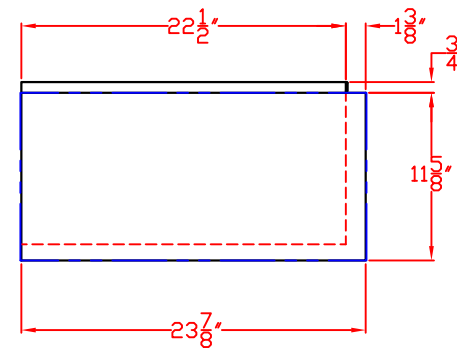

1/20/10

LYNX 27 IN. INSULATED JACKET
WITH DIMENSIONS

ISLAND CUTOUT
IN BLUE

TOP VIEW

FRONT VIEW

RIGHT SIDE VIEW

1/20/10

LYNX 27 IN. INSULATED JACKET
ISLAND CUTOUT

TOP VIEW

FRONT VIEW

SIDE VIEW