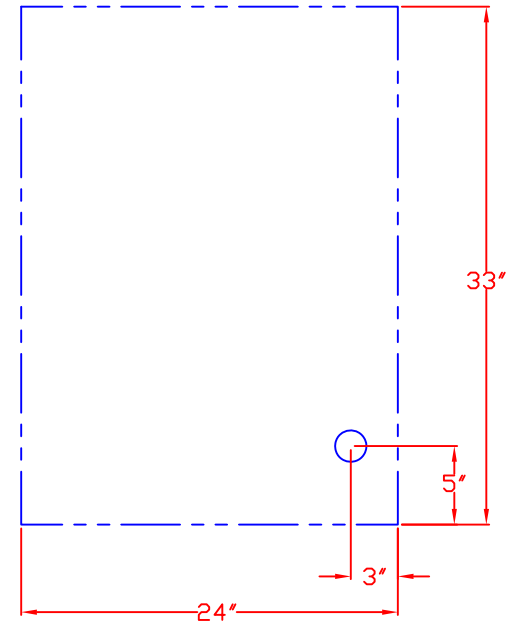

1/20/10

LYNX 27 IN. INSULATED JACKET
WITH DIMENSIONS

ISLAND CUTOUT
IN BLUE

TOP VIEW

FRONT VIEW

RIGHT SIDE VIEW

1/20/10

LYNX 27 IN. INSULATED JACKET
ISLAND CUTOUT

TOP VIEW

FRONT VIEW

SIDE VIEW