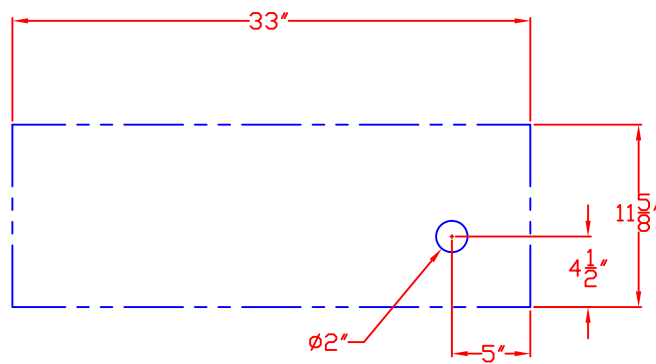

1/20/10

LYNX 27 IN. INSULATED JACKET
WITH DIMENSIONS

ISLAND CUTOUT
IN BLUE

TOP VIEW

FRONT VIEW

RIGHT SIDE VIEW

1/20/10

LYNX 27 IN. INSULATED JACKET
ISLAND CUTOUT

TOP VIEW

FRONT VIEW

SIDE VIEW