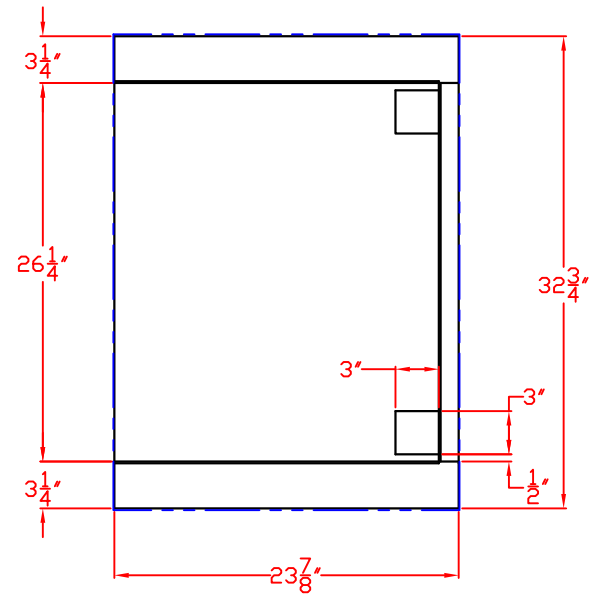

1/20/10

LYNX 27 IN. INSULATED JACKET
WITH DIMENSIONS

ISLAND CUTOUT
IN BLUE

TOP VIEW

FRONT VIEW

RIGHT SIDE VIEW

1/20/10

LYNX 27 IN. INSULATED JACKET
ISLAND CUTOUT

TOP VIEW

FRONT VIEW

SIDE VIEW