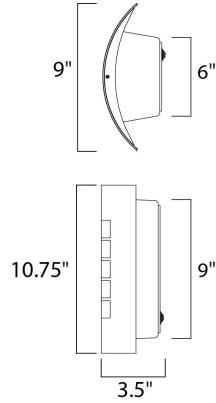

Lighting Your Life Since 1970

Product Specifications - 54321WTBZ

Job Name:	Job Type:
Quantity:	Comments:

54321WTBZ
View EE 1-Light Wall Sconce

Finish
Bronze

Glass/Shade
White

Product Category
Outdoor Wall Mount

Measurements

Width	9.00"
Height	10.75"
Length	N/A
Extension	4"
Back Plate Width	6.00"
Back Plate Height	9.00"
HCO	7.50"
Min Overall Height	0.00"
Max Overall Height	N/A
Hanging Weight	1.03 lbs
Height Adjustable	N/A
Slope	N/A
Chain Length	N/A
Wire Length	N/A
Canopy Width	N/A
Canopy Height	N/A
Canopy Length	N/A

Shipping

Carton Weight	1.69 lbs
Carton Width	5"
Carton Height	11"
Carton Length	8"
Carton Cubic Feet	0.28
Master Pack	6
Master Pack Weight	10.14 lbs
Master Pack Width	16.97"
Master Pack Height	11.85"
Master Pack Length	17.09"
Master Cubic Feet	1.99
UPS Shippable	Yes