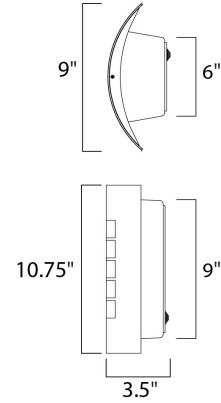

Lighting Your Life Since 1970

Product Specifications - 54321WTSST

Job Name:	Job Type:
Quantity:	Comments:

54321WTSST
View EE 1-Light Wall Sconce

Finish
Stainless Steel

Glass/Shade
White

Product Category
Outdoor Wall Mount

Measurements

Width	9.00"
Height	10.75"
Length	N/A
Extension	4"
Back Plate Width	N/A
Back Plate Height	N/A
HCO	7.50"
Min Overall Height	0.00"
Max Overall Height	N/A
Hanging Weight	1.03 lbs
Height Adjustable	N/A
Slope	N/A
Chain Length	N/A
Wire Length	N/A
Canopy Width	N/A
Canopy Height	N/A
Canopy Length	N/A

Shipping

Carton Weight	1.69 lbs
Carton Width	5"
Carton Height	11"
Carton Length	8"
Carton Cubic Feet	0.28
Master Pack	6
Master Pack Weight	10.14 lbs
Master Pack Width	16.97"
Master Pack Height	11.85"
Master Pack Length	17.09"
Master Cubic Feet	1.99
UPS Shippable	Yes