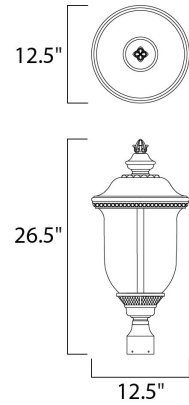

Lighting Your Life Since 1970

Product Specifications - 55420WGOB

Job Name:	Job Type:
Quantity:	Comments:

55420WGOB
Carriage House LED Outdoor Post

Finish

Oriental Bronze

Glass/Shade

Water Glass

Product Category

Outdoor Pole/Post Mount

Lamping

Number of Bulbs	1
Light Type	LED
Bulb Type	PCB Board
Max Bulb Wattage	12
Max Fixture Wattage	12
Rated Life	
Rated Lumens	±840
Color Temp	±3,000 K
Bulb(s)	Not Included
Light Up/Down	N/A
Beam Spread	N/A
CRI	N/A
Photo Cell Included	N/A
Ballast/Driver/Transformer	Yes
Dimmable	N/A

Measurements

Width	12.50"
Height	26.50"
Length	12.50"
Extension	N/A
Back Plate Width	N/A
Back Plate Height	N/A
HCO	N/A
Min Overall Height	0.00"
Max Overall Height	N/A
Hanging Weight	7.50 lbs
Height Adjustable	N/A
Slope	N/A
Chain Length	N/A
Wire Length	N/A
Canopy Width	N/A
Canopy Height	N/A
Canopy Length	N/A

Shipping

Carton Weight	9.90 lbs
Carton Width	13"
Carton Height	14"
Carton Length	27"
Carton Cubic Feet	2.91
Master Pack	1
Master Pack Weight	N/A
Master Pack Width	N/A
Master Pack Height	N/A
Master Pack Length	N/A
Master Cubic Feet	N/A
UPS Shippable	Yes