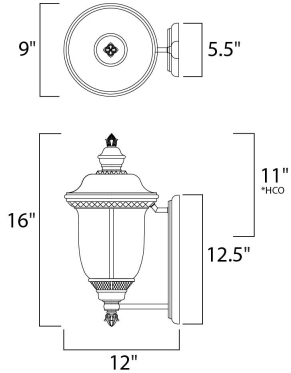

55422WGOB
Carriage House LED Outdoor Wall Mount

Finish

Oriental Bronze

Glass/Shade

Water Glass

Product Category

Outdoor Wall Mount

Lamping

Number of Bulbs	1
Light Type	LED
Bulb Type	PCB Board
Max Bulb Wattage	8
Max Fixture Wattage	8
Rated Life	
Rated Lumens	±560
Color Temp	±3,000 K
Bulb(s)	Not Included
Light Up/Down	N/A
Beam Spread	N/A
CRI	N/A
Photo Cell Included	N/A
Ballast/Driver/Transformer	Yes
Dimmable	N/A

Measurements

Width	9.00"
Height	16.00"
Length	N/A
Extension	12"
Back Plate Width	5.50"
Back Plate Height	12.50"
HCO	11.00"
Min Overall Height	0.00"
Max Overall Height	N/A
Hanging Weight	6.90 lbs
Height Adjustable	N/A
Slope	N/A
Chain Length	N/A
Wire Length	N/A
Canopy Width	N/A
Canopy Height	N/A
Canopy Length	N/A

Shipping

Carton Weight	8.60 lbs
Carton Width	13"
Carton Height	12"
Carton Length	20"
Carton Cubic Feet	1.81
Master Pack	1
Master Pack Weight	N/A
Master Pack Width	N/A
Master Pack Height	N/A
Master Pack Length	N/A
Master Cubic Feet	N/A
UPS Shippable	Yes

Certification

Safety Rating	Wet
Energy Star	No
CA Title 24	Yes
CA Title 20	No
ADA	No
Dark Sky	N/A

Other

UPC Code	783209118652
Shades Included	N/A
Crystals Included	N/A
Diffuser Included	N/A
Conversion Kit	N/A
Material	N/A

Equivalents

Incandescent Watts	N/A
Fluorescent Watts	N/A

Maxim Lighting International and all designs, logos and images © 2015 Maxim Lighting International. All Rights Reserved. Maxim Lighting International reserves the right, at any time, to make changes in the design and/or construction of the product including the discontinuation of product without prior notice. Color may vary from what is pictured above due to limitations inherent to photographic processes.

Always consult a qualified, licensed electrician before installation of any product weighing 35 pounds or more. We recommend that a qualified, licensed electrician do the installation. Always install to a mechanically sound structure.