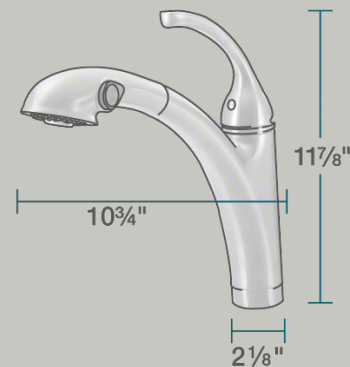

765-C Pull-Out Spray Faucet

Kitchen Faucets

Our Kitchen Faucets present many options to promote ease of use in your kitchen. A faucet with a pull-out sprayer makes rinsing large and unwieldy dishes quick and easy. The optional soap dispenser saves room by storing your dish soap below the counter and prevents clutter around your sink. We offer a wide variety of faucet styles in four available finishes to match your kitchen's décor.

Accessories

*Accessories not included

- 2 1/8" x 10 3/4" x 11 7/8"
- 1- or 3-Hole Installation
- Ceramic Disc Cartridge
- 56" Flexible Metal Hose
- Multi-Function, Pull-out Spray
- Completely Pressure Tested
- ADA Approved
- Constructed of Lead-Free Materials
- Complies with NSF Standards
- SDWA Compliant
- cUPC Certified (Uniform Plumbing Code)
- Lifetime Warranty
- Chrome Finish

Available Finishes

Features

<p>1 or 3 hole installation</p>	<p>Ceramic Disc Cartridge</p>	<p>56" Flexible Metal Hose</p>	<p>Pressure Tested</p>	<p>Base Plate Available</p>	<p>ADA Approved</p>
<p>Lead Free Construction</p>	<p>Complies with NSF Standards</p>	<p>Safe Drinking Water Act</p>	<p>cUPC Certified</p>	<p>Limited Lifetime Warranty</p>	