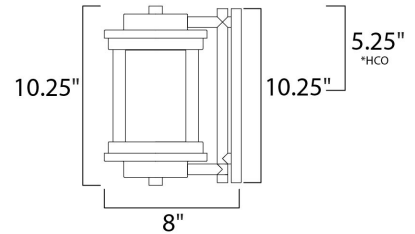

Finish
Anthracite

Glass/Shade
Clear/Frosted

Product Category
Outdoor Wall Mount

Lamping

Number of Bulbs	1
Light Type	Fluorescent
Bulb Type	GU24
Max Bulb Wattage	13
Max Fixture Wattage	
Rated Life	
Rated Lumens	±900
Color Temp	
Bulb(s)	Included
Light Up/Down	N/A
Beam Spread	N/A
CRI	N/A
Photo Cell Included	N/A
Ballast/Driver/Transformer	No
Dimmable	N/A

Measurements

Width	6.00"
Height	10.25"
Length	N/A
Extension	8"
Back Plate Width	4.75"
Back Plate Height	10.25"
HCO	5.00"
Min Overall Height	0.00"
Max Overall Height	N/A
Hanging Weight	3.80 lbs
Height Adjustable	N/A
Slope	N/A
Chain Length	N/A
Wire Length	N/A
Canopy Width	N/A
Canopy Height	N/A
Canopy Length	N/A

Shipping

Carton Weight	5.60 lbs
Carton Width	11"
Carton Height	10"
Carton Length	18"
Carton Cubic Feet	1.15
Master Pack	1
Master Pack Weight	N/A
Master Pack Width	N/A
Master Pack Height	N/A
Master Pack Length	N/A
Master Cubic Feet	N/A
UPS Shippable	Yes

Certification

Safety Rating	Wet
Energy Star	No
CA Title 24	No
CA Title 20	No
ADA	No
Dark Sky	N/A

Other

UPC Code	783209118560
Shades Included	N/A
Crystals Included	N/A
Diffuser Included	N/A
Conversion Kit	N/A
Material	N/A

Equivalents

Incandescent Watts	N/A
Fluorescent Watts	N/A

Maxim Lighting International and all designs, logos and images © 2015 Maxim Lighting International. All Rights Reserved. Maxim Lighting International reserves the right, at any time, to make changes in the design and/or construction of the product including the discontinuation of product without prior notice. Color may vary from what is pictured above due to limitations inherent to photographic processes.

Always consult a qualified, licensed electrician before installation of any product weighing 35 pounds or more. We recommend that a qualified, licensed electrician do the installation. Always install to a mechanically sound structure.