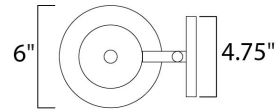

Finish
Anthracite

Glass/Shade
Clear/Frosted

Product Category
Outdoor Wall Mount

Lamping

Number of Bulbs	1
Light Type	Fluorescent
Bulb Type	GU24
Max Bulb Wattage	13
Max Fixture Wattage	
Rated Life	
Rated Lumens	±900
Color Temp	
Bulb(s)	Included
Light Up/Down	N/A
Beam Spread	N/A
CRI	N/A
Photo Cell Included	N/A
Ballast/Driver/Transformer	No
Dimmable	N/A

Measurements

Width	6.00"
Height	10.25"
Length	N/A
Extension	8"
Back Plate Width	4.75"
Back Plate Height	10.25"
HCO	5.00"
Min Overall Height	0.00"
Max Overall Height	N/A
Hanging Weight	3.80 lbs
Height Adjustable	N/A
Slope	N/A
Chain Length	N/A
Wire Length	N/A
Canopy Width	N/A
Canopy Height	N/A
Canopy Length	N/A

Shipping

Carton Weight	5.60 lbs
Carton Width	11"
Carton Height	10"
Carton Length	18"
Carton Cubic Feet	1.15
Master Pack	1
Master Pack Weight	N/A
Master Pack Width	N/A
Master Pack Height	N/A
Master Pack Length	N/A
Master Cubic Feet	N/A
UPS Shippable	Yes

Certification

Safety Rating	Wet
Energy Star	No
CA Title 24	No
CA Title 20	No
ADA	No
Dark Sky	N/A

Other

UPC Code	783209118560
Shades Included	N/A
Crystals Included	N/A
Diffuser Included	N/A
Conversion Kit	N/A
Material	N/A

Equivalents

Incandescent Watts	N/A
Fluorescent Watts	N/A

Maxim Lighting International and all designs, logos and images © 2015 Maxim Lighting International. All Rights Reserved. Maxim Lighting International reserves the right, at any time, to make changes in the design and/or construction of the product including the discontinuation of product without prior notice. Color may vary from what is pictured above due to limitations inherent to photographic processes.

Always consult a qualified, licensed electrician before installation of any product weighing 35 pounds or more. We recommend that a qualified, licensed electrician do the installation. Always install to a mechanically sound structure.