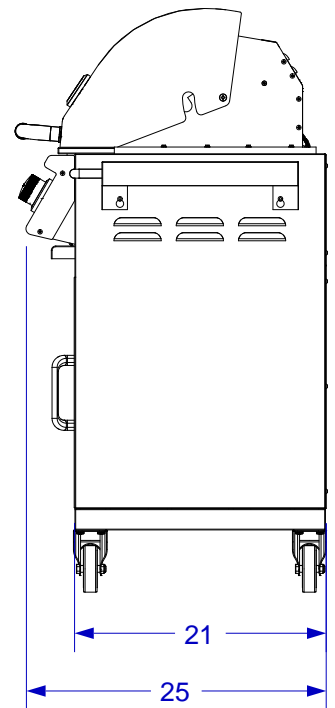

# LONESTAR SELECT CART SPEC SHEET

ISOMETRIC VIEW

FRONT VIEW

RIGHT SIDE VIEW

**NOTE:**  
1. SCALE: 3/4" = 1'-0"  
2. REVISION: 09/2013