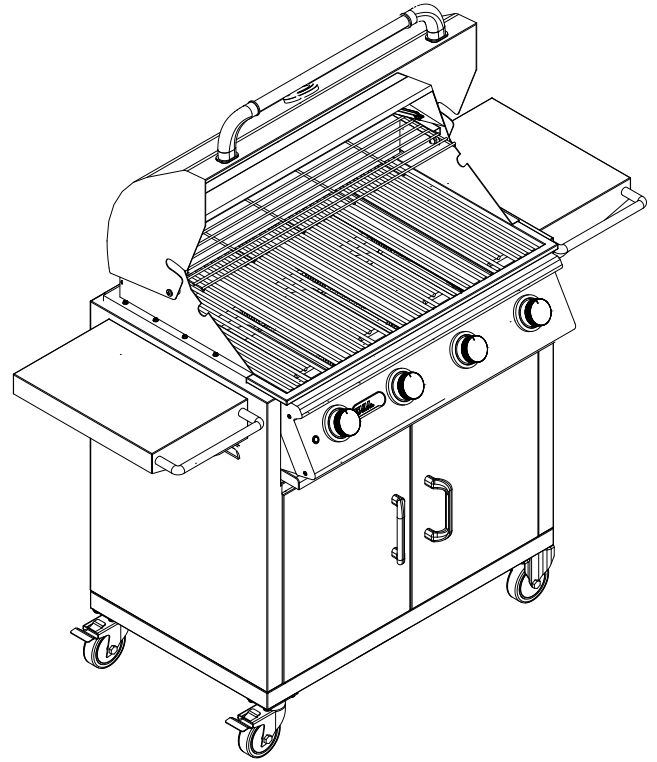

# LONESTAR SELECT CART SPEC SHEET

ISOMETRIC VIEW

FRONT VIEW

RIGHT SIDE VIEW

**NOTE:**  
1. SCALE: 3/4" = 1'-0"  
2. REVISION: 09/2013