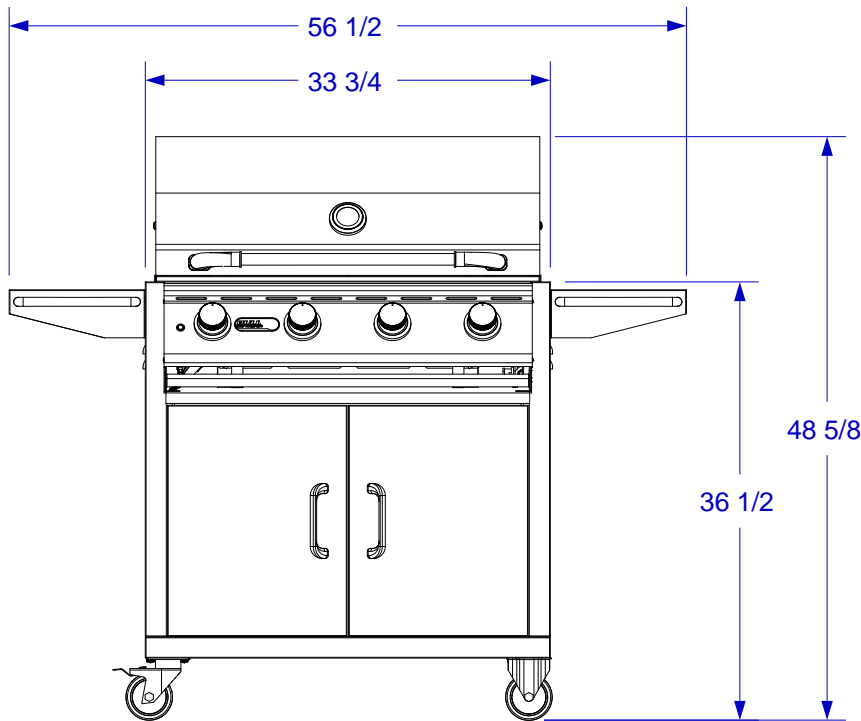

# LONESTAR SELECT CART SPEC SHEET

ISOMETRIC VIEW

FRONT VIEW

RIGHT SIDE VIEW

**NOTE:**  
1. SCALE: 3/4" = 1'-0"  
2. REVISION: 09/2013