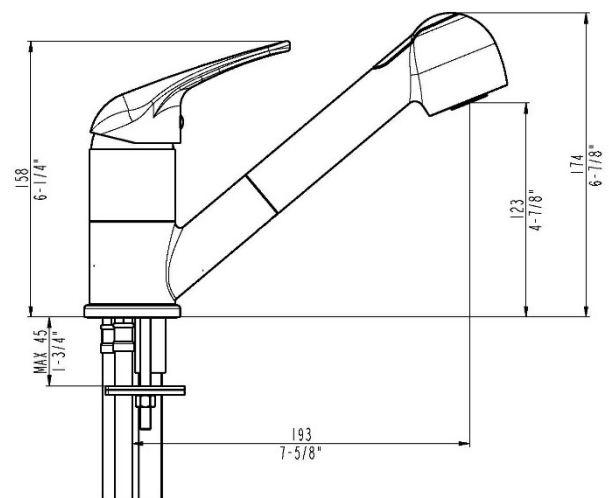

FAUCET SPECIFICATIONS

Pull-Down Spray Kitchen Faucet

Model# 88478

MODEL 88478

- ◇ Single Handle Pull Out Sprayer
- ◇ Solid Brass Construction
- ◇ Easy Installation
- ◇ Flexible Hose: 50 cm, 9/16-24UNEF-2B
- ◇ Flow Rate: 1.8GPM Max @60 PSI
- ◇ 2 Function Sprayer
- ◇ cUPC listed
- ◇ Ceramic disk cartridge
- ◇ 360° Swivel

DIMENSIONS

MODEL#	HOLE DIAMETER	FAUCET HEIGHT	SPRAYER REACH
88478	1 3/8"	6-1/4"	7-5/8"

COMPLIES WITH:

- ASME A112.18.1 / CSA B125.1-2012
- NSF/ANSI 61-2015
- California Health and Safety Code 1116875