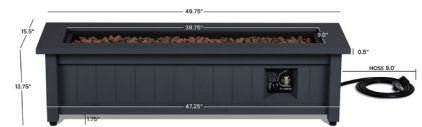

Ortun fire table (1370LP-GRY)