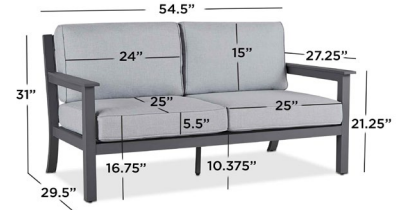

Ortun two seat sofa (2371-GRY)