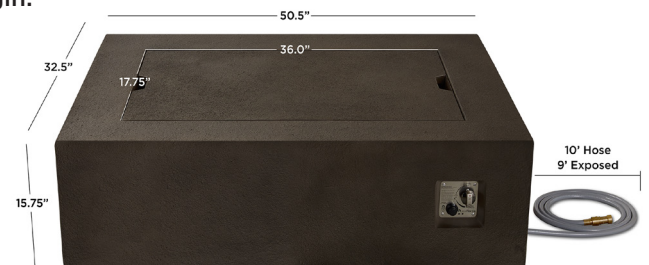

Baltic NG Rectangle Fire Table

Define your outdoor space with the striking design and timeless style of the Baltic Rectangle Natural Gas Fire Table. When not in use, transform this fire table into a convenient outdoor coffee table with the included matching burner lid.

Available finish: Glacier Gray, Kodiak Brown

Kodiak Brown

Glacier Gray

9750NG

Assembled Dimensions:

- 50.5"L x 32.5"W x 15.75"H; 138 lbs

Technical Information:

- Heat output: 65,000 BTUs
- Battery operated, push button ignition
- Made of cast MGO and steel
- Includes fire table with leveling feet, 28.5" linear stainless steel burner, matching burner lid, lava rock filler, vinyl storage cover, hose guide and 10' NG hose with quick connect socket
- Certified for use with professionally installed natural gas lines
- Burn area dimensions: 36"L x 17.75"W x 2.25"H
- Weather, UV and rust-resistant
- CSA certified
- 1 year limited warranty
- Basic assembly required

Shipping Specifications:

- Ships via LTL
- Box 1: Fire Table
54"L x 39"W x 23"H; 210 lbs

Country of Origin:

- China

For sales information:
sales@realflame.com
For more information:
www.realflame.com