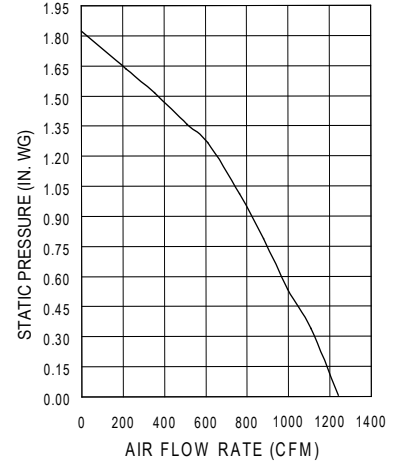

**MODEL 335
EXTERIOR BLOWER**