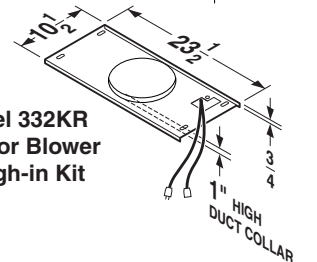

Model 453 4½ x 18½ to 10" Rd. Left Transition (shown)

Model 332KR Exterior Blower Rough-in Kit