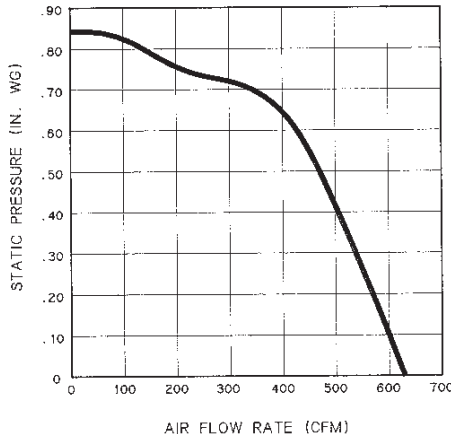

**MODEL 331H
EXTERIOR BLOWER**