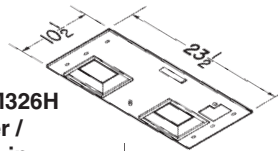

Model RM325H Blower / Rough-in Kit

Model RM326H Blower / Rough-in Kit

Model 427 4½ x 18½ to 10" Rd. Vertical Transition

Model 423 4½ x 18½ to 10" Rd. Vertical Transition

Model 418 10" Round 90° Elbow

Model 424 4½ x 18½ to 10" Rd. Front/Rear Transition