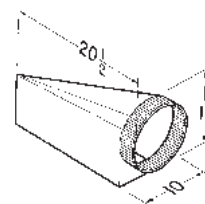

Model RM325H Blower / Rough-in Kit

Model RM326H Blower / Rough-in Kit

Model 427 4½ x 18½ to 10" Rd. Vertical Transition

Model 423 4½ x 18½ to 10" Rd. Vertical Transition

Model 418 10" Round 90° Elbow

Model 424 4½ x 18½ to 10" Rd. Front/Rear Transition

Models 331H & 332H Exterior Blowers

Models 335 & 336 Exterior Blowers

* Model 336 dimensions

Model 332KR Exterior Blower Rough-in Kit

Model 453 4½ x 18½ to 10" Rd. Left Transition (shown)

Model 454 4½ x 18½ to 10" Rd. Right Transition (not shown)