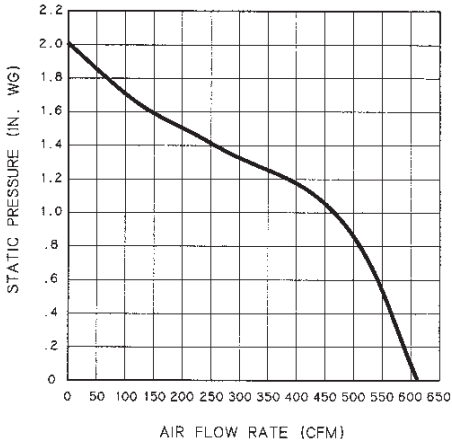

PERFORMANCE RATINGS

**MODEL RM325H
BLOWER**