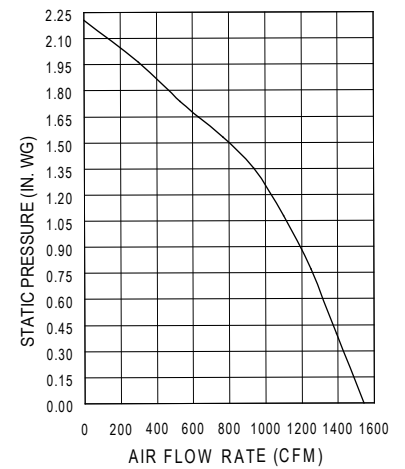

**MODEL 336
EXTERIOR BLOWER**

* INSTALLATION NOTE

The Models RM325H & RM326H Blowers may be compatible with "older" 60000 Series Rangemaster® Hoods. Refer to specific hood installation instructions for details.