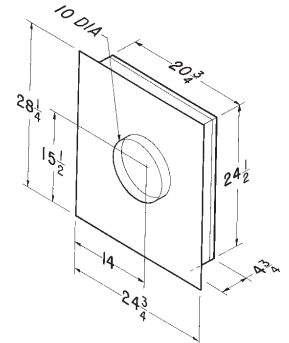

Model RM325H Blower / Rough-in Kit

Model RM326H Blower / Rough-in Kit

Model 427 4½ x 18½ to 10" Rd. Vertical Transition

Model 423 4½ x 18½ to 10" Rd. Vertical Transition

Model 418 10" Round 90° Elbow

Model 424 4½ x 18½ to 10" Rd. Front/Rear Transition

Models 331H & 332H Exterior Blowers

Models 335 & 336 Exterior Blowers

* Model 336 dimensions

Model 332KR Exterior Blower Rough-in Kit

Model 453 4½ x 18½ to 10" Rd. Left Transition (shown)

Model 454 4½ x 18½ to 10" Rd. Right Transition (not shown)