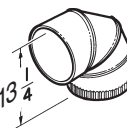

Model RM325H Blower / Rough-in Kit

Model RM326H Blower / Rough-in Kit

Model 427 4½ x 18½ to 10" Rd. Vertical Transition

Model 423 4½ x 18½ to 10" Rd. Vertical Transition

Model 418 10" Round 90° Elbow

Model 424 4½ x 18½ to 10" Rd. Front/Rear Transition

Models 331H & 332H Exterior Blowers

Models 335 & 336 Exterior Blowers

* Model 336 dimensions

Model 332KR Exterior Blower Rough-in Kit

Model 453 4½ x 18½ to 10" Rd. Left Transition (shown)

Model 454 4½ x 18½ to 10" Rd. Right Transition (not shown)