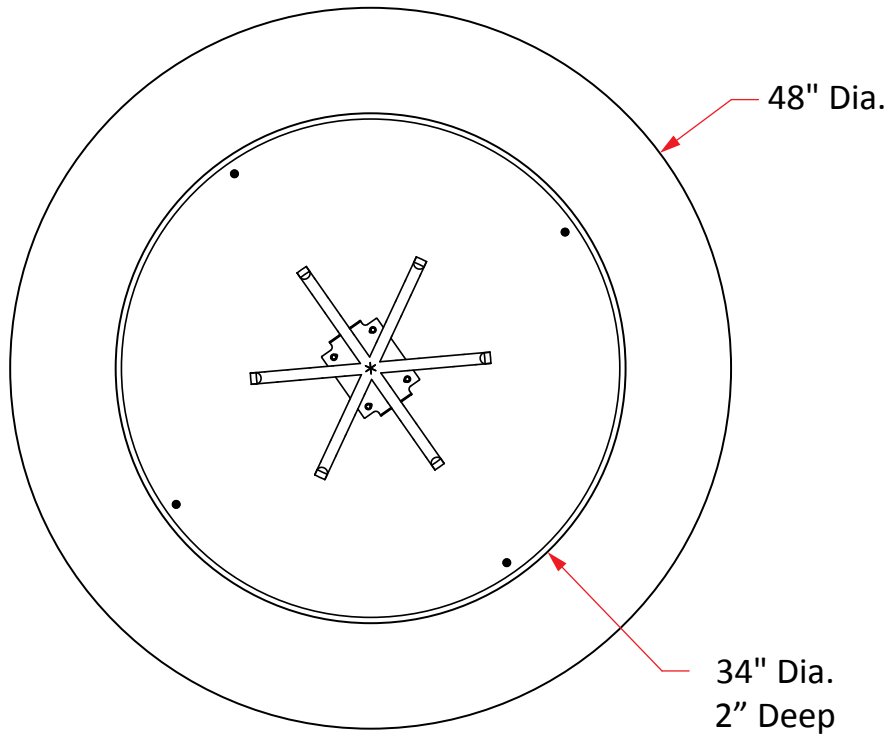

Model #731 48" Fire Bowl

731 FIRE BOWL SPECIFICATIONS

Dimensions	48" exterior dia. x 22" h
Weight / Pieces	250 lbs / 3 pcs
V6 Burner BTU's	65,000 (N.G.) / 60,000 (L.P.)
Recommended Amount of Lava Media	45 lbs Granules / 40 lbs Coals
Recommended Amount of Glass Media	90 lbs (Fyre Glass & Gems)
<i>Accepts a 5 gal. Propane tank inside the unit (not included)</i>	