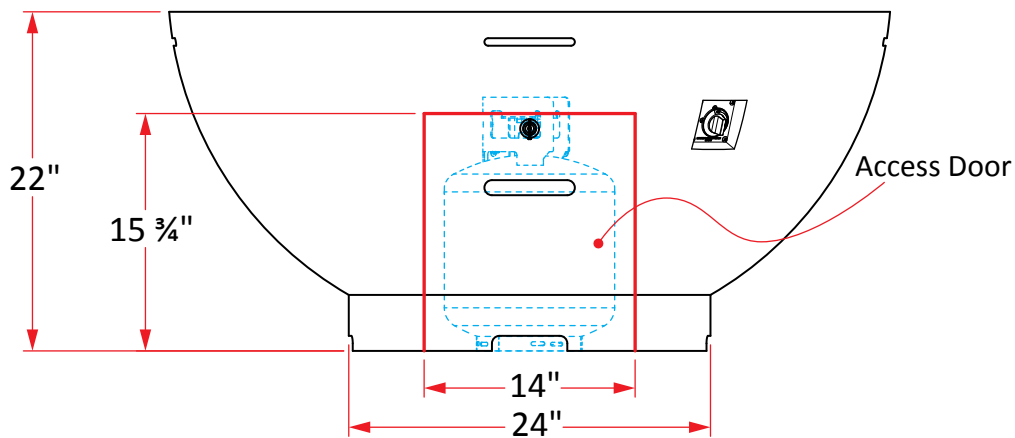

Model #731 48" Fire Bowl

731 FIRE BOWL SPECIFICATIONS

Dimensions	48" exterior dia. x 22" h
Weight / Pieces	250 lbs / 3 pcs
V6 Burner BTU's	65,000 (N.G.) / 60,000 (L.P.)
Recommended Amount of Lava Media	45 lbs Granules / 40 lbs Coals
Recommended Amount of Glass Media	90 lbs (Fyre Glass & Gems)
<i>Accepts a 5 gal. Propane tank inside the unit (not included)</i>	