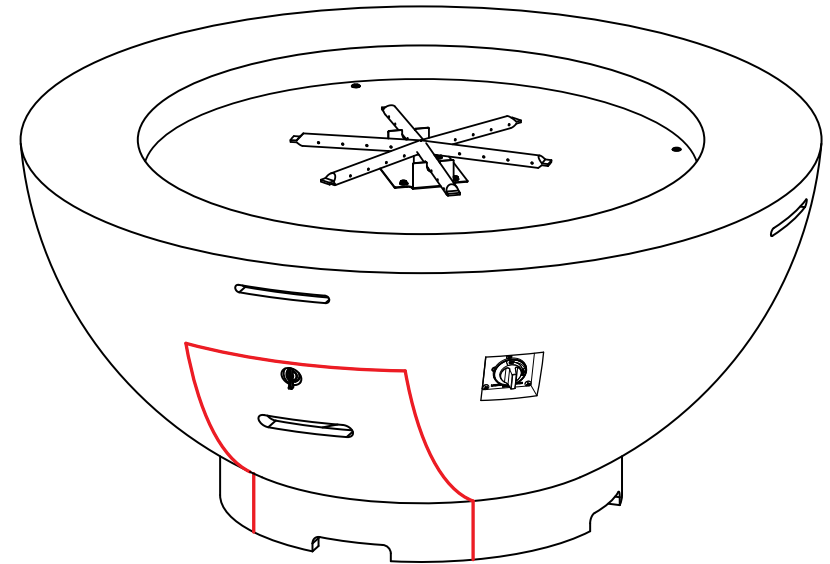

Model #731 48" Fire Bowl

731 FIRE BOWL SPECIFICATIONS

Dimensions	48" exterior dia. x 22" h
Weight / Pieces	250 lbs / 3 pcs
V6 Burner BTU's	65,000 (N.G.) / 60,000 (L.P.)
Recommended Amount of Lava Media	45 lbs Granules / 40 lbs Coals
Recommended Amount of Glass Media	90 lbs (Fyre Glass & Gems)
<i>Accepts a 5 gal. Propane tank inside the unit (not included)</i>	