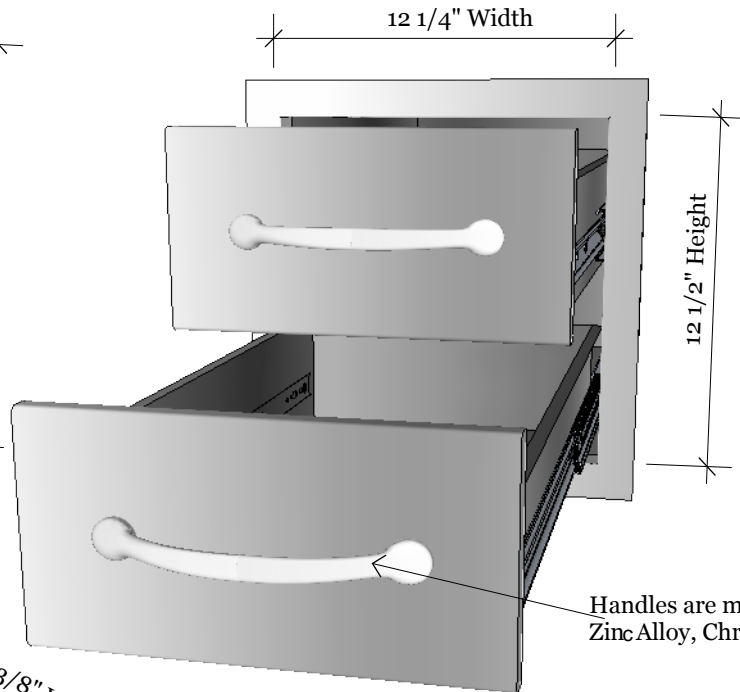

Product Dimensions

Cut-out Dimensions

Texas BBQ Wholesalers
 13802 Dragline Dr.
 Austin, TX. 78728
 Tel: 888.934.9449
 Bus: 512.487.5116
 Fax: 512.487.7016

PRODUCT
 SUN Flush Double Drawer
 Item No. B-DD12

DESCRIPTION
 SUN Double Access
 Drawer Flush Mount

Double Access Drawer Flush Mount
 14" W x 14-3/8" H x 23" D (Product Size)
 12-1/4" W x 12-1/2"H(Cut-out)
 37 LBS (Weight)

Material Specifications:
 304 Stainless Steel
 16 Gauge for Frame
 20 Gauge for Drawer Cabinet
 18 Gauge Galvanized Sheet for the fully enclosed outside box
 Handles are made of Zinc Alloy, Chrome Plated.