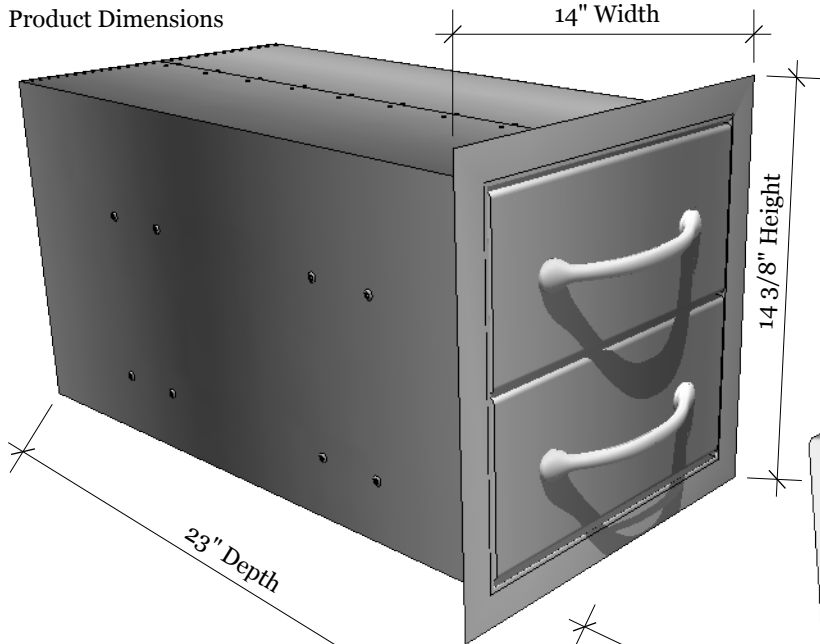

Product Dimensions

Cut-out Dimensions

Texas BBQ Wholesalers
 13802 Dragline Dr.
 Austin, TX. 78728
 Tel: 888.934.9449
 Bus: 512.487.5116
 Fax: 512.487.7016

PRODUCT
 SUN Flush Double Drawer
 Item No. B-DD12

DESCRIPTION
 SUN Double Access
 Drawer Flush Mount

Double Access Drawer Flush Mount
 14" W x 14-3/8" H x 23" D (Product Size)
 12-1/4" W x 12-1/2"H(Cut-out)
 37 LBS (Weight)

Material Specifications:
 304 Stainless Steel
 16 Gauge for Frame
 20 Gauge for Drawer Cabinet
 18 Gauge Galvanized Sheet for the fully enclosed outside box
 Handles are made of Zinc Alloy, Chrome Plated.