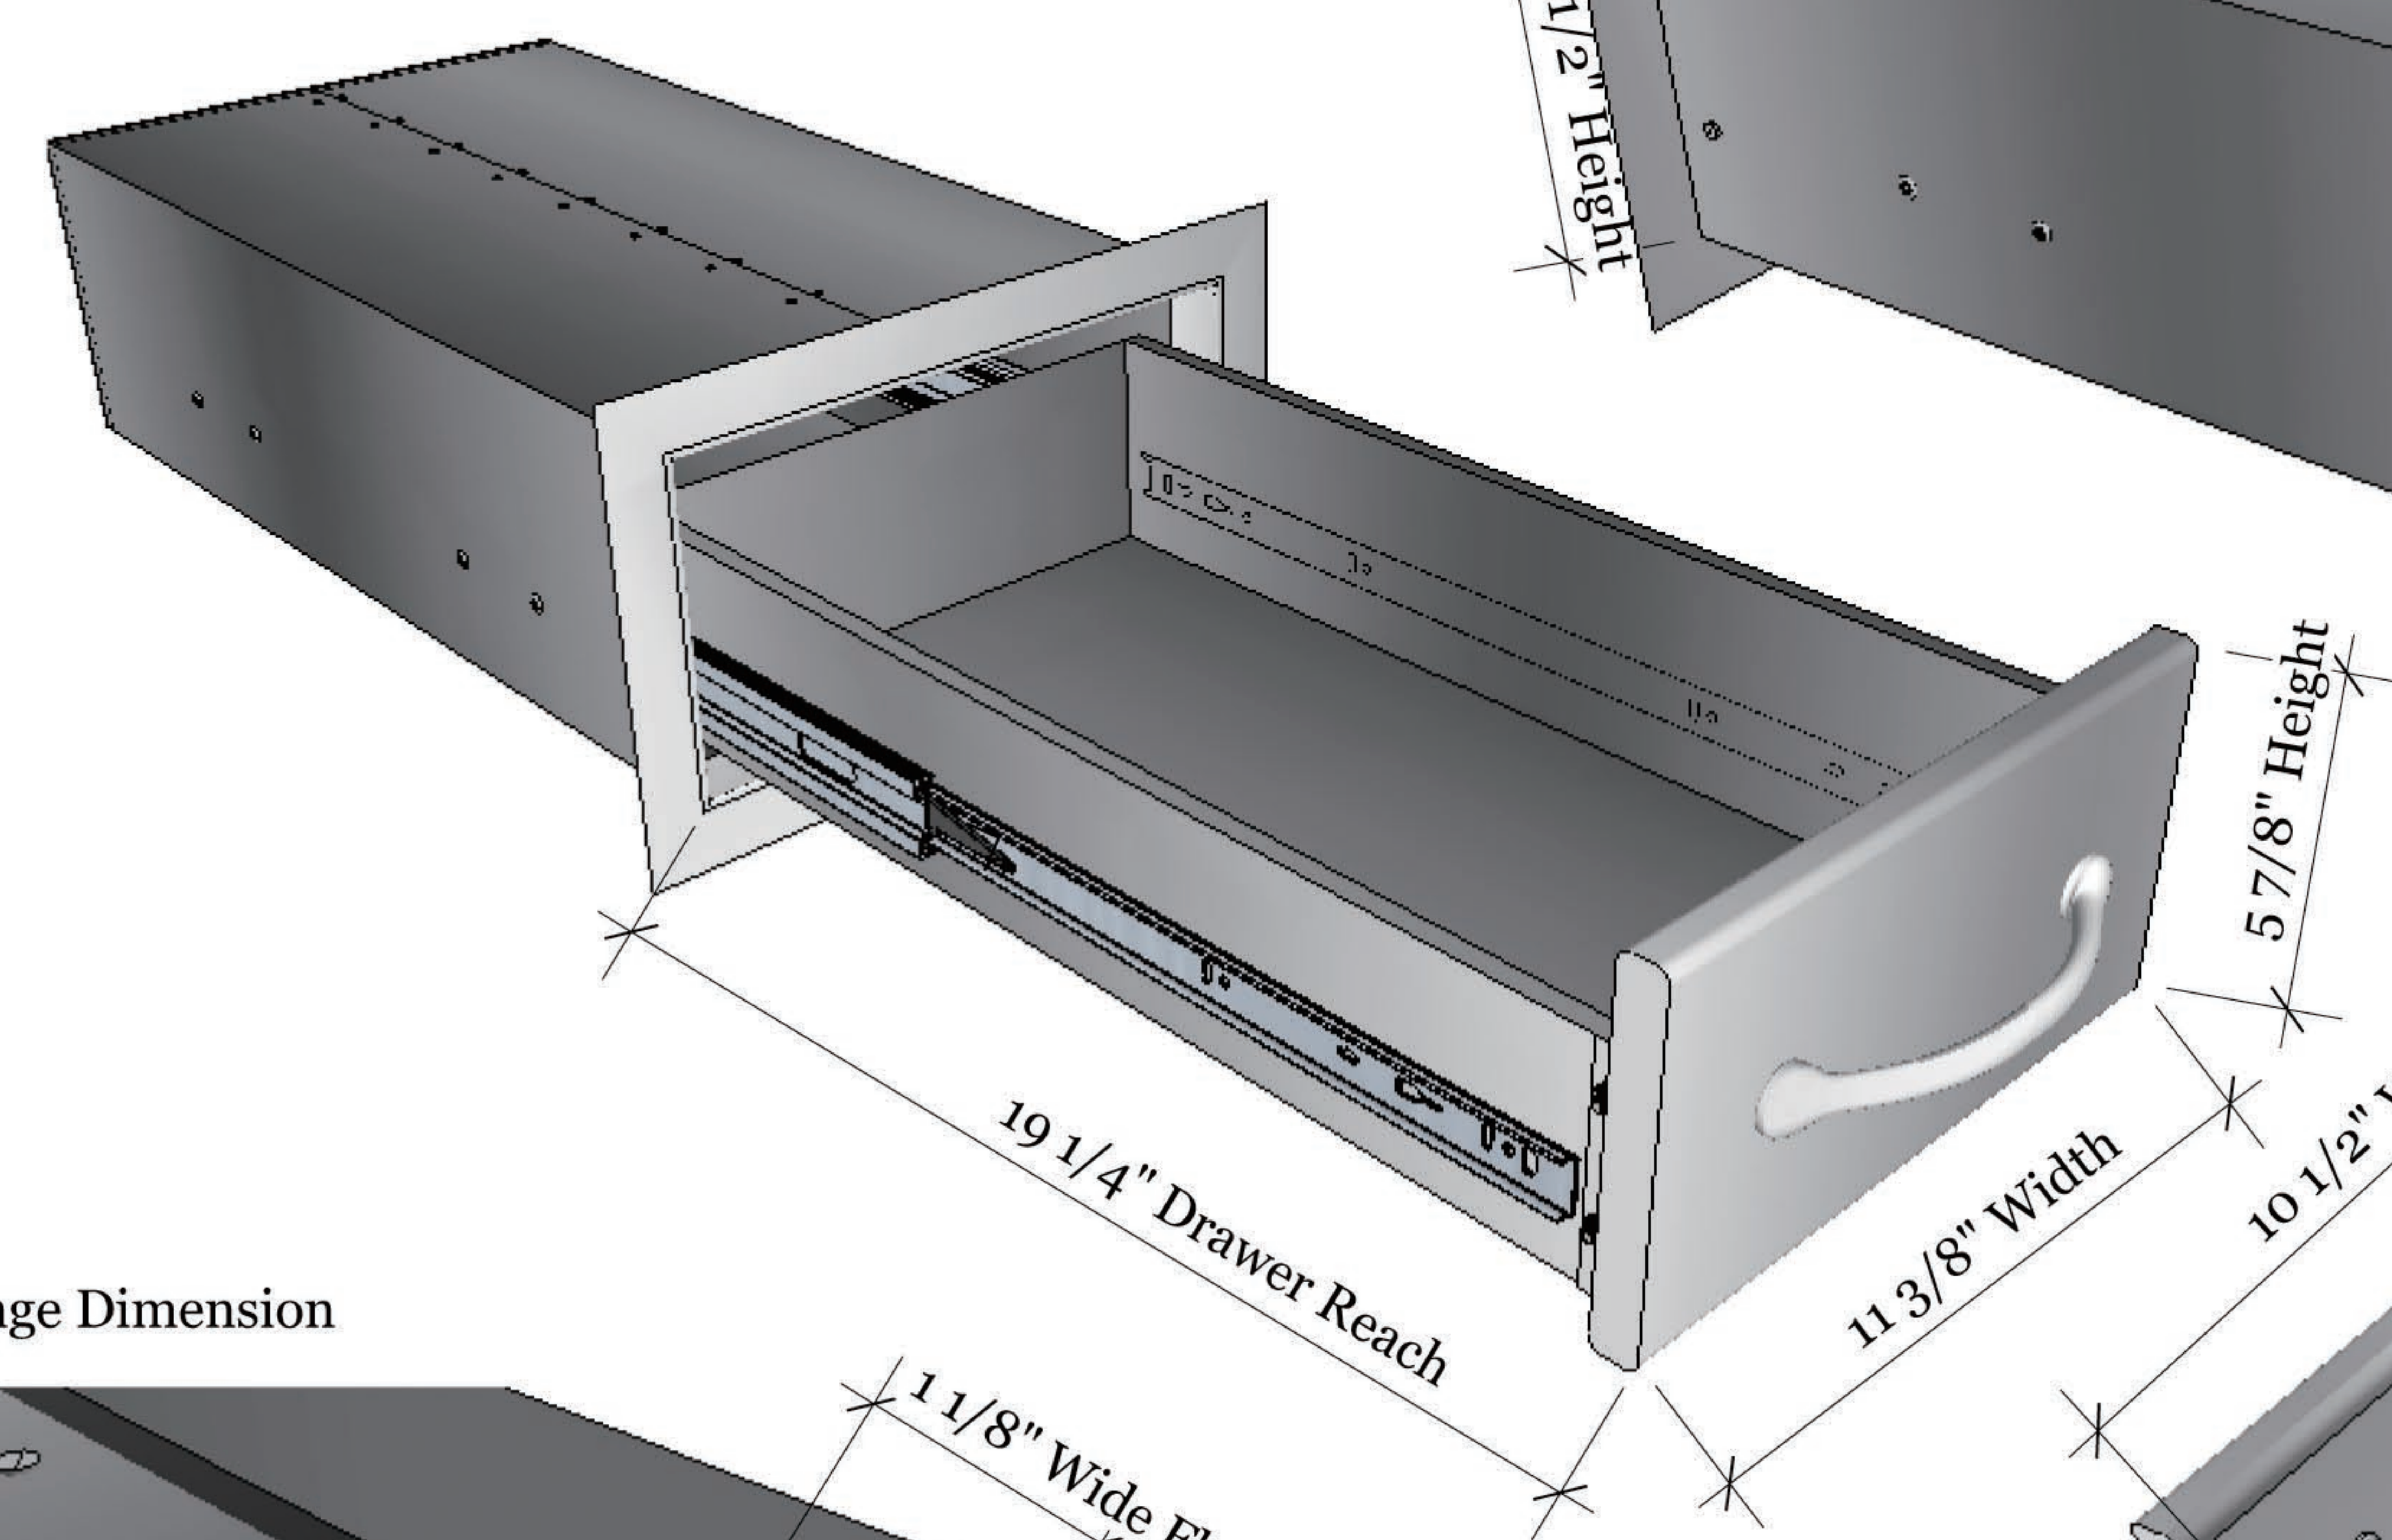

**PRODUCT**  
Flush Single Drawer  
Item No. B-SD6

**DESCRIPTION**  
Single Access  
Drawer Flush Mount

**Cut-out Dimensions**

**Single Access Drawer Flush Mount**  
14" W x 8-1/2" H x 23" D (Product Size )  
12-1/4" W x 6-1/2"H (Cut-out )  
23 LBS ( Weight )

**Material Specifications:**  
304 Stainless Steel  
16 Gauge for Frame  
20 Gauge for Drawer Cabinet  
18 Gauge Galvanized Sheet for  
the fully inclosed outside box  
Handles are made of Zinc Alloy,  
Chrome Plated.

**Flange Dimension**