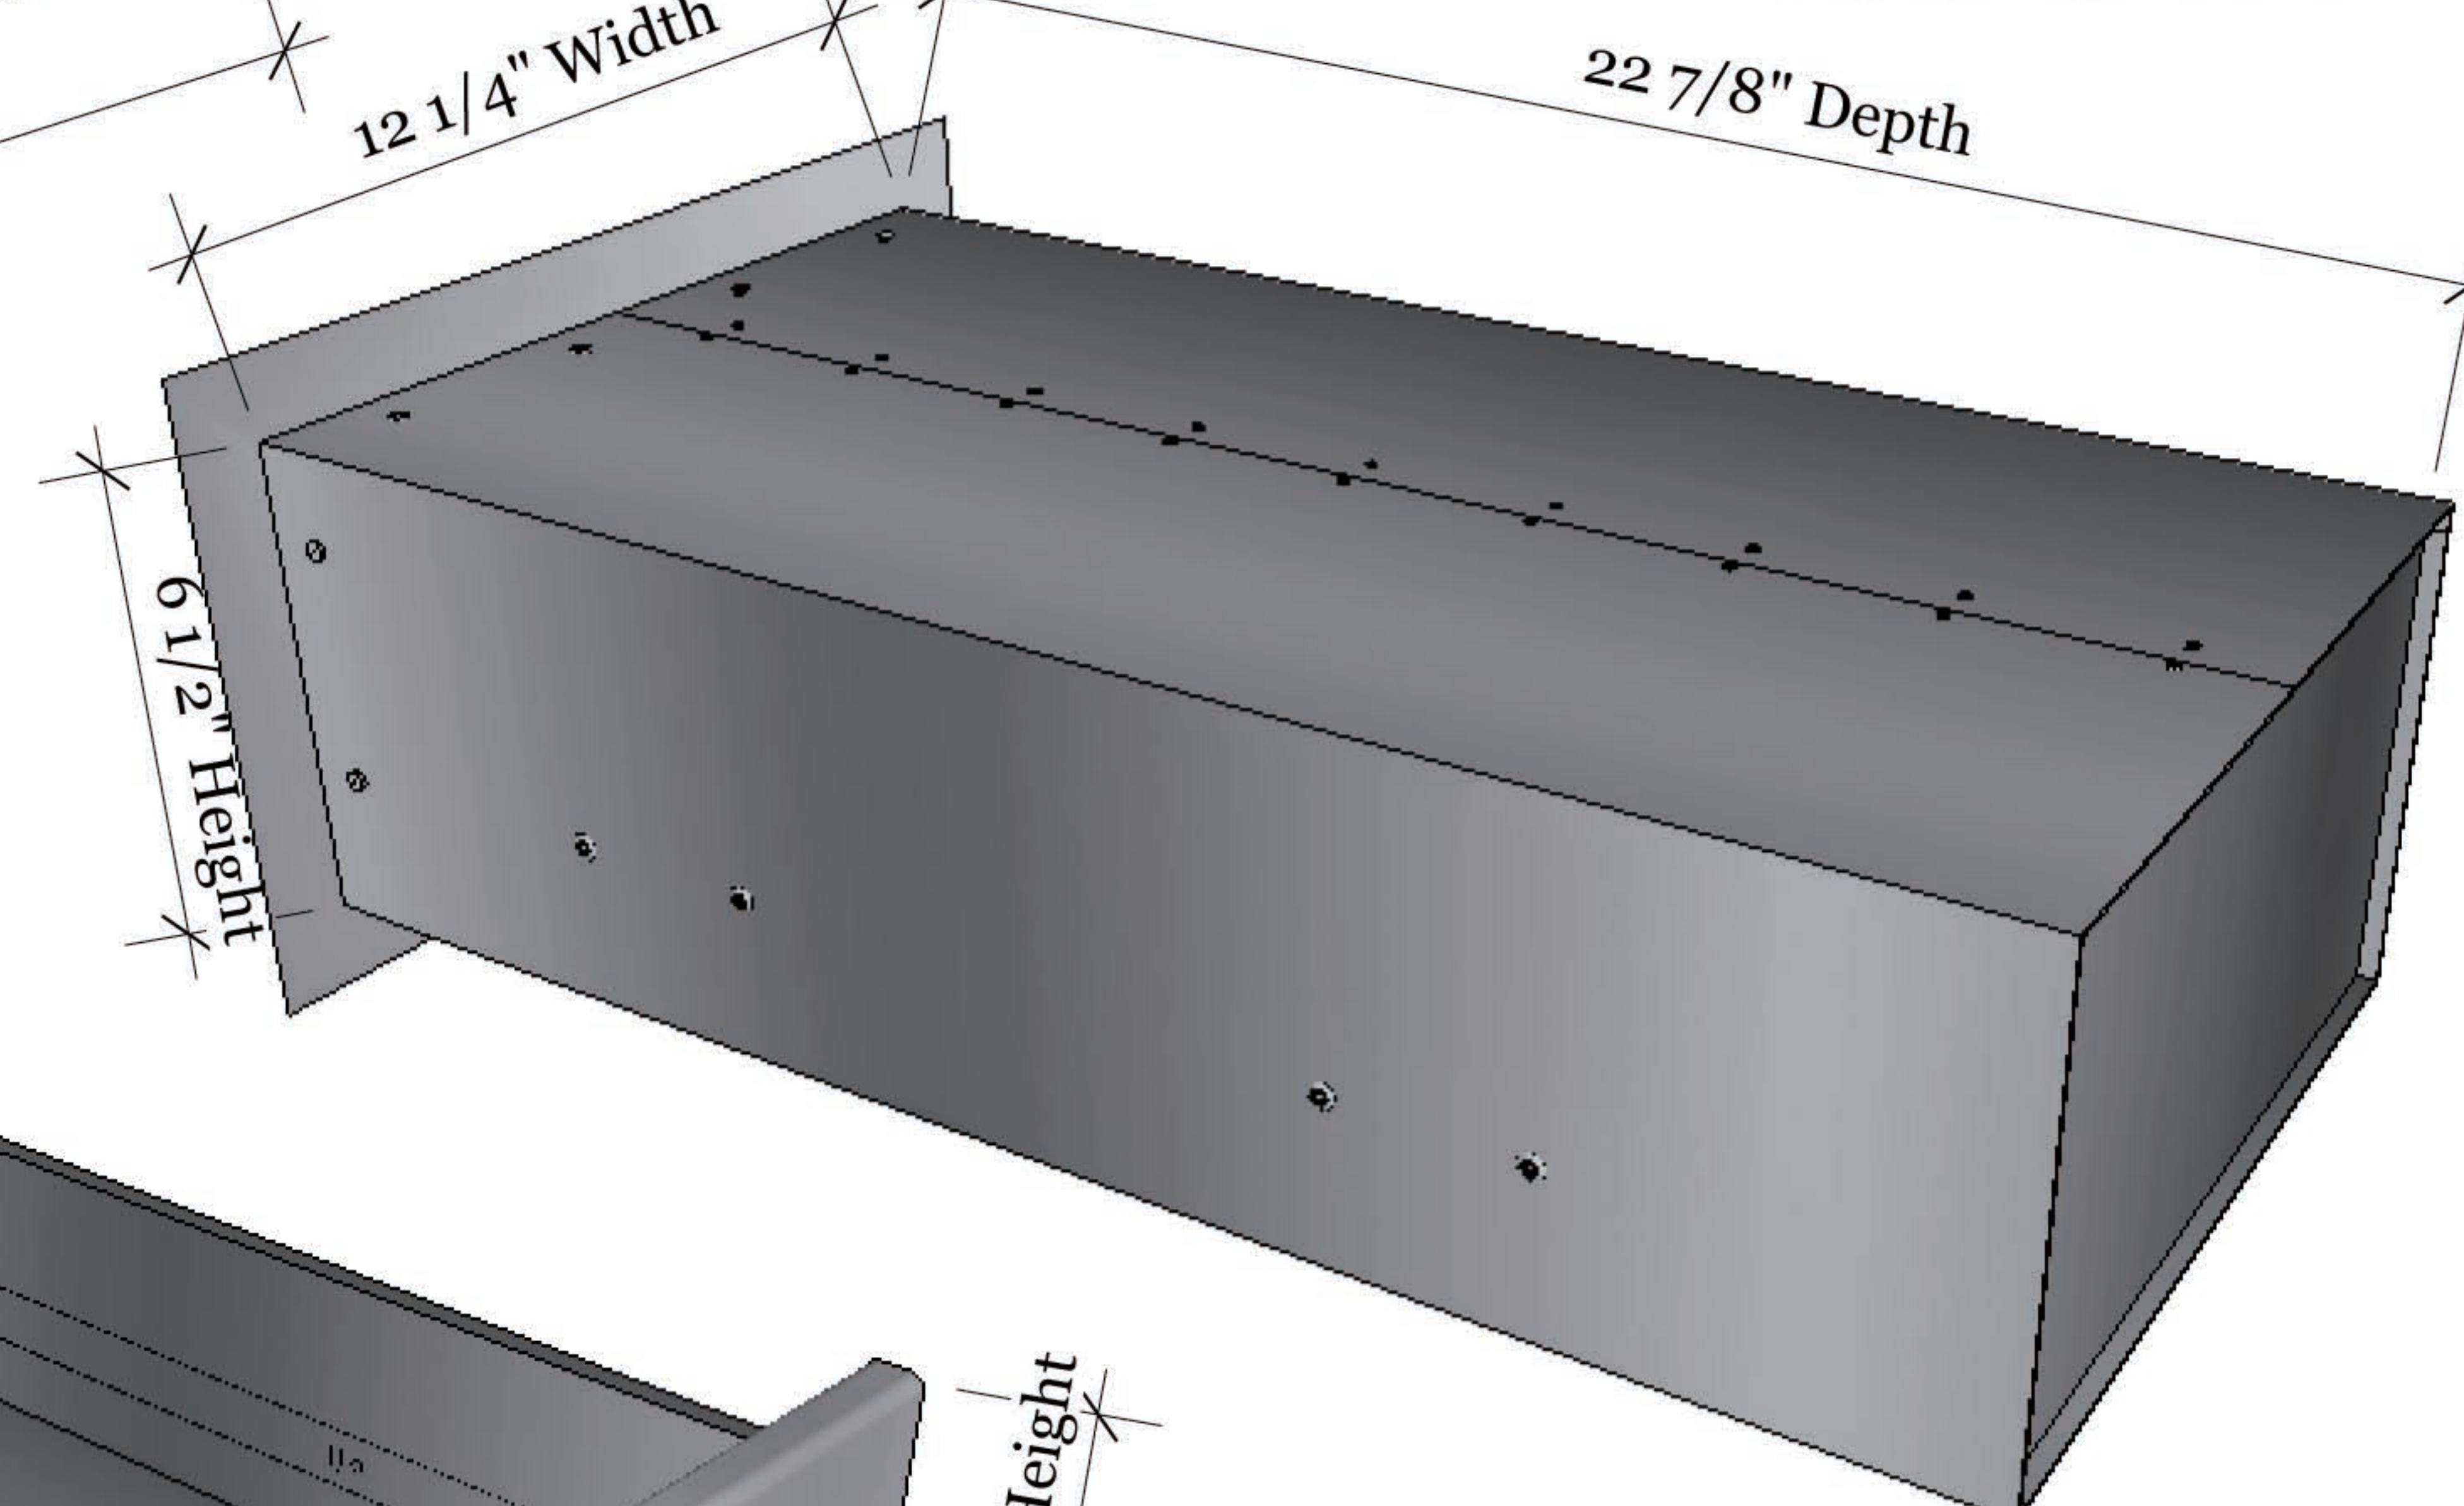

**PRODUCT**  
Flush Single Drawer  
Item No. B-SD6

**DESCRIPTION**  
Single Access  
Drawer Flush Mount

**Cut-out Dimensions**

**Single Access Drawer Flush Mount**  
14" W x 8-1/2" H x 23" D (Product Size )  
12-1/4" W x 6-1/2"H (Cut-out )  
23 LBS ( Weight )

**Material Specifications:**  
304 Stainless Steel  
16 Gauge for Frame  
20 Gauge for Drawer Cabinet  
18 Gauge Galvanized Sheet for  
the fully inclosed outside box  
Handles are made of Zinc Alloy,  
Chrome Plated.

**Flange Dimension**