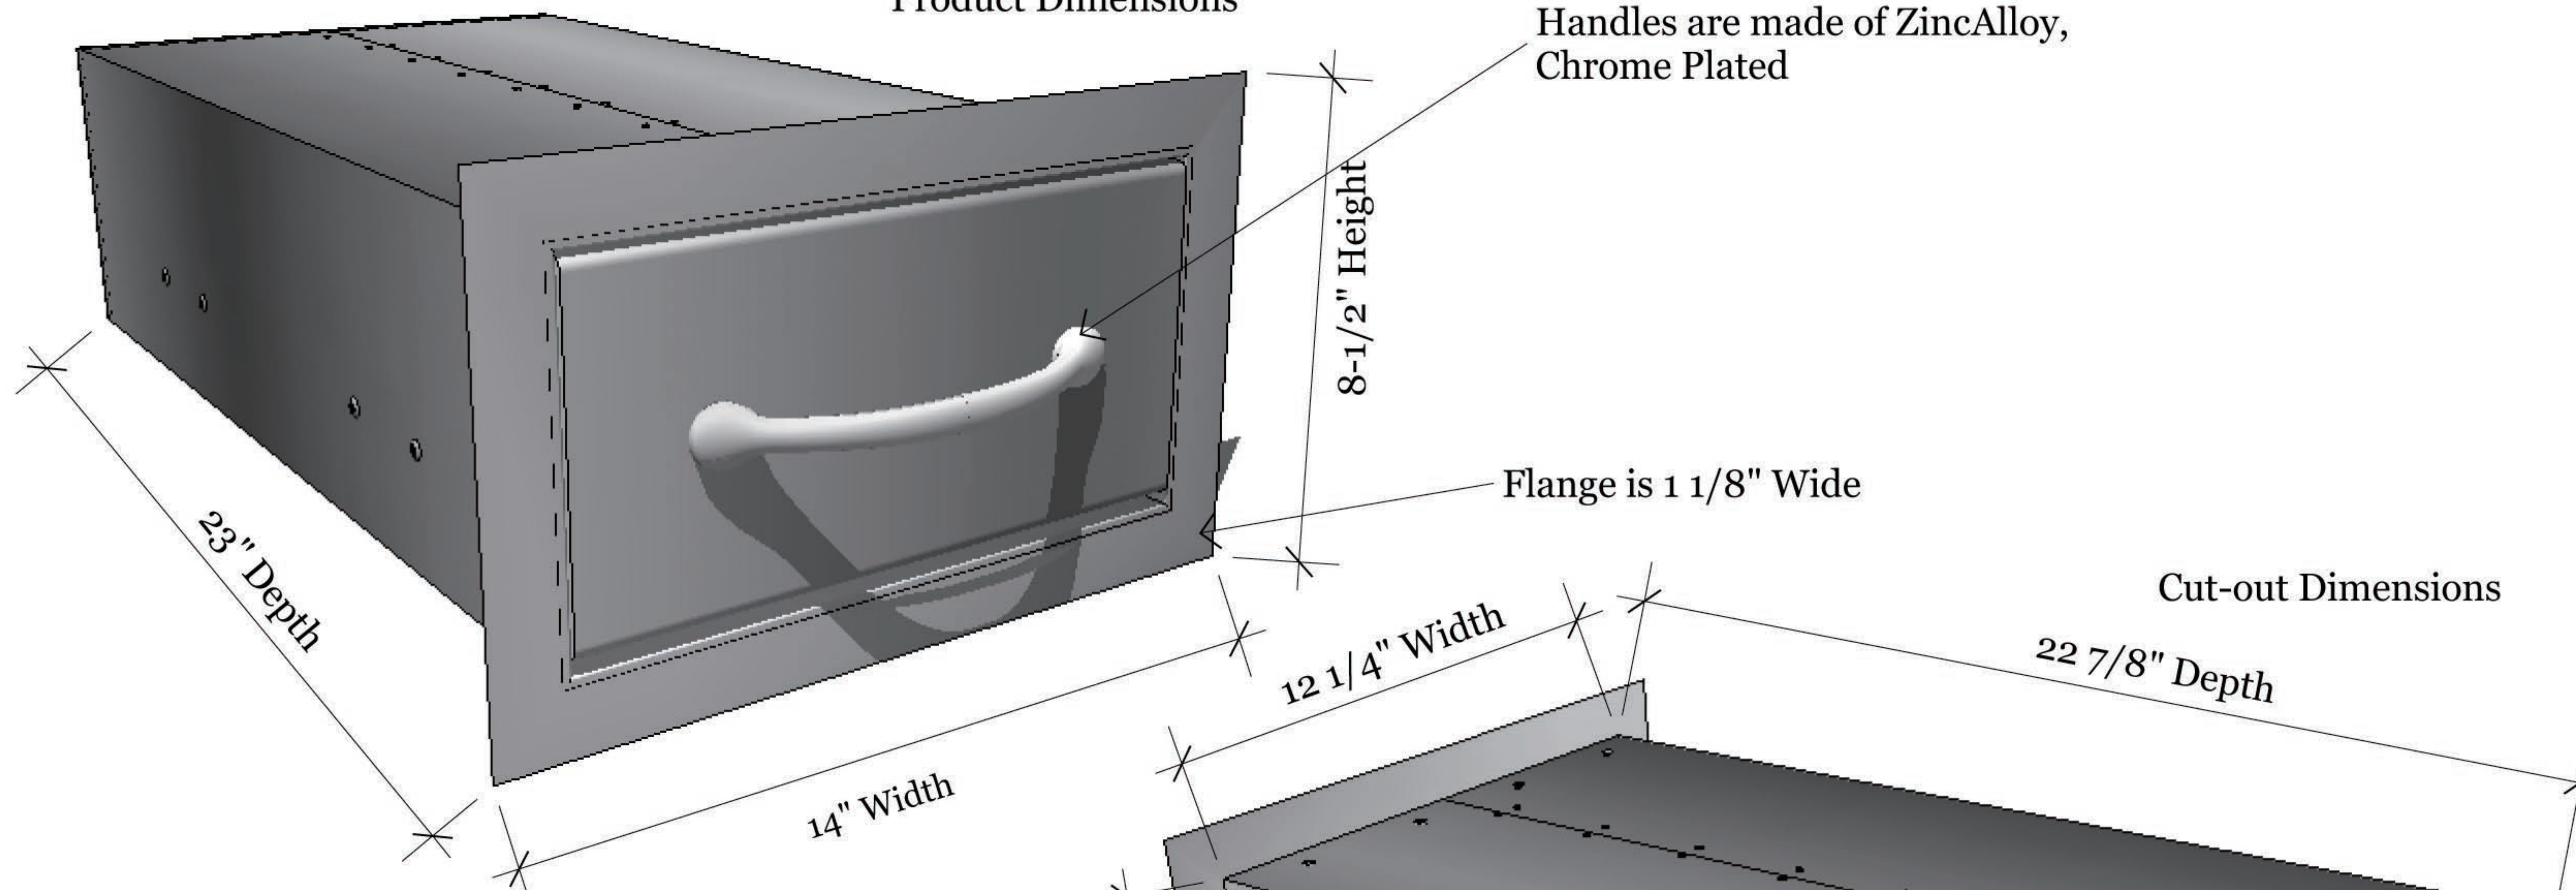

**PRODUCT**  
Flush Single Drawer  
Item No. B-SD6

**DESCRIPTION**  
Single Access  
Drawer Flush Mount

**Cut-out Dimensions**

**Single Access Drawer Flush Mount**  
14" W x 8-1/2" H x 23" D (Product Size )  
12-1/4" W x 6-1/2"H (Cut-out )  
23 LBS ( Weight )

**Material Specifications:**  
304 Stainless Steel  
16 Gauge for Frame  
20 Gauge for Drawer Cabinet  
18 Gauge Galvanized Sheet for  
the fully inclosed outside box  
Handles are made of Zinc Alloy,  
Chrome Plated.

**Flange Dimension**