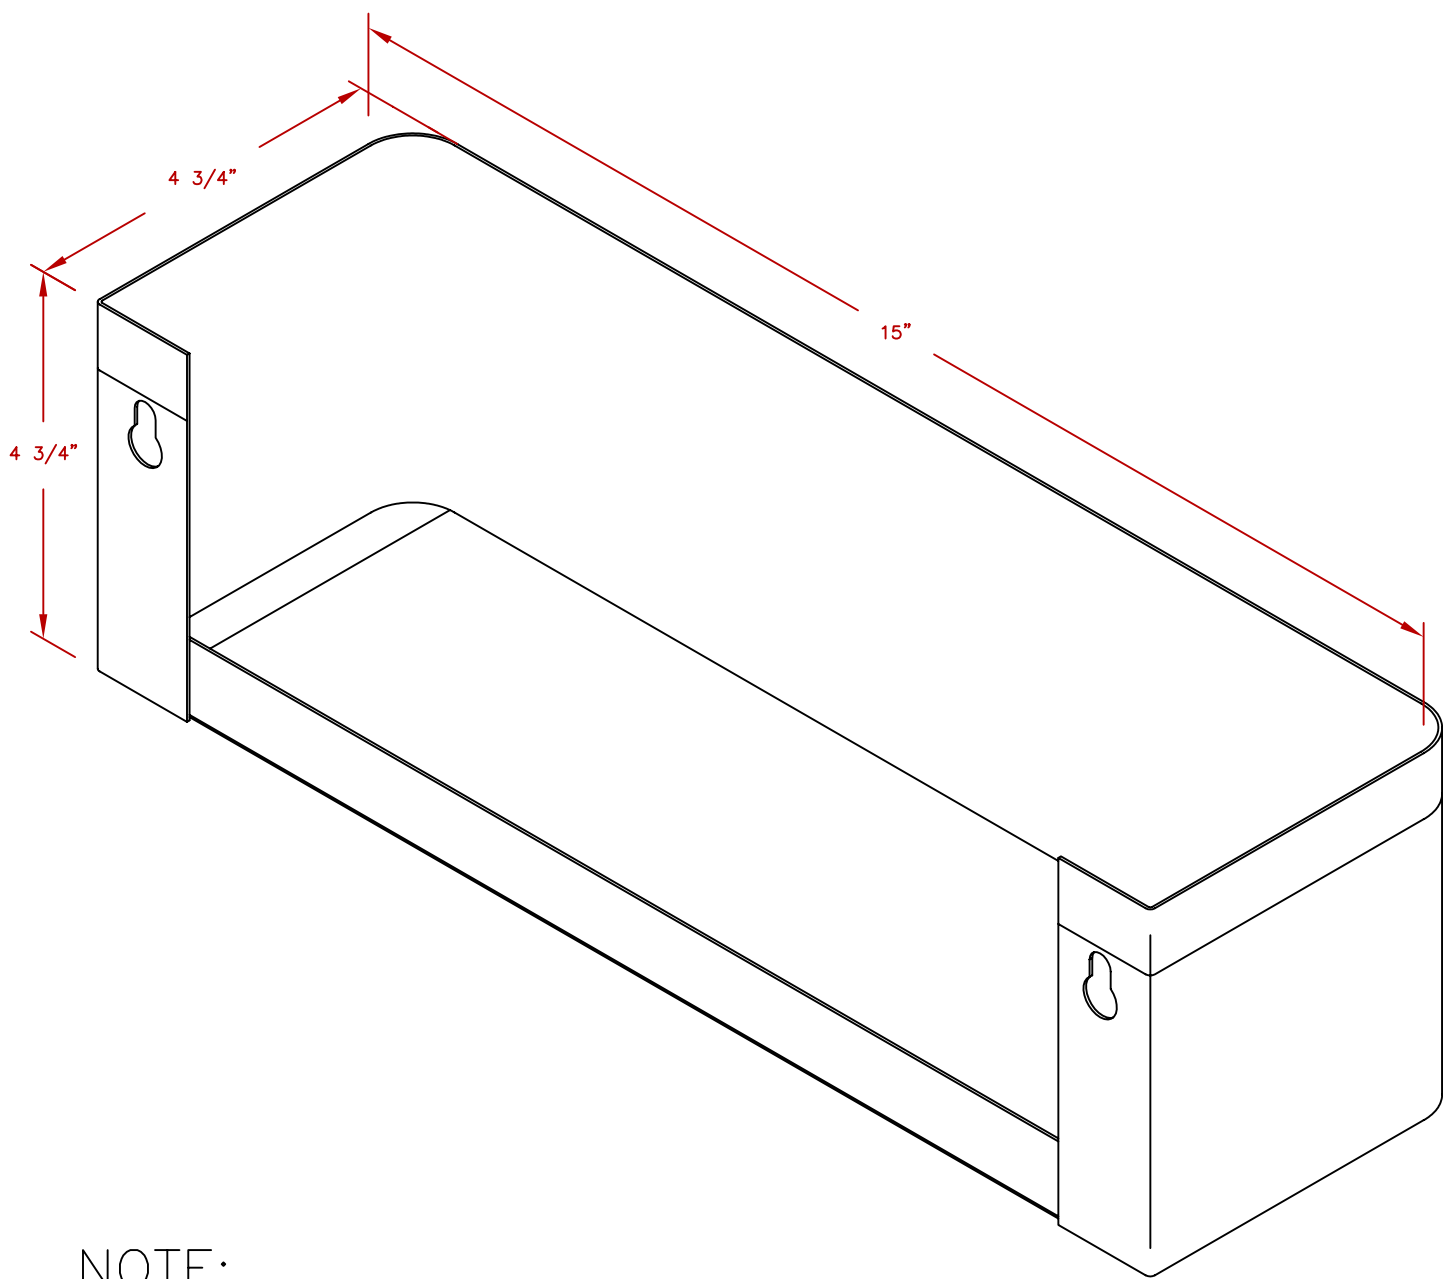

LINE	BBQ LINE
MODEL	15" SPICE / JUICE RACK
NUM	

NOTE:  
 FITS 30" BAR CENTER OR ISLAND

TITLE  
 2014 BARBECUE LINE  
 ACCESSORIES-DROP IN-  
 15" SPICE / JUICE RACK

SCALE:  
 REVISED

DWG NO.  
 BBQ07846P-30  
 REV. DESCR.