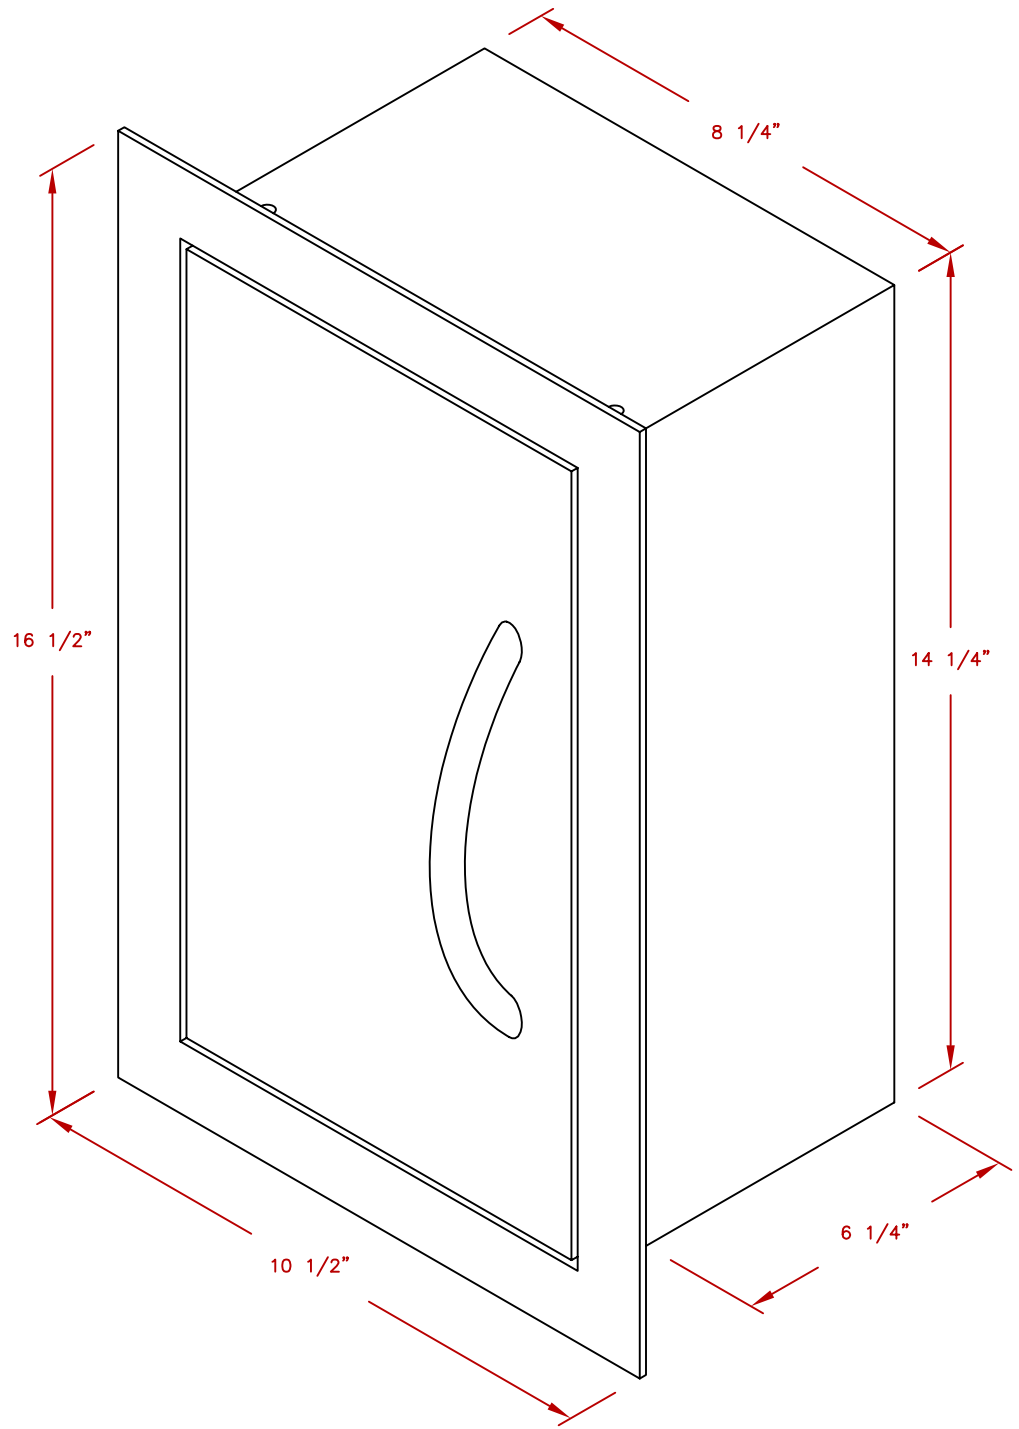

LINE	BBQ LINE
MODEL	PAPER TOWEL STORAGE
NUM	

CUT OUT DIMENSIONS

	TITLE 2014 BARBECUE LINE DOORS & DRAWERS PAPER TOWEL STORAGE	
	SCALE: 	DWG NO. BBQ07910
REVISED 	REV. DESCR. 	DATE 01/01/14

NOTE:
 DUE TO OUR CONTINUOUS IMPROVEMENT PROGRAM, ALL MODELS
 AND SPECIFICATIONS ARE SUBJECT TO CHANGE WITHOUT NOTICE.