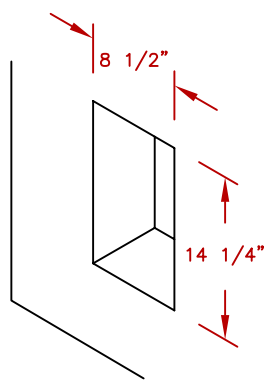

LINE	BBQ LINE
MODEL	PAPER TOWEL STORAGE
NUM	

CUT OUT DIMENSIONS

	TITLE 2014 BARBECUE LINE DOORS & DRAWERS PAPER TOWEL STORAGE	
	SCALE: 	DWG NO. BBQ07910
REVISED 	REV. DESCR. 	DATE 01/01/14

NOTE:
 DUE TO OUR CONTINUOUS IMPROVEMENT PROGRAM, ALL MODELS
 AND SPECIFICATIONS ARE SUBJECT TO CHANGE WITHOUT NOTICE.