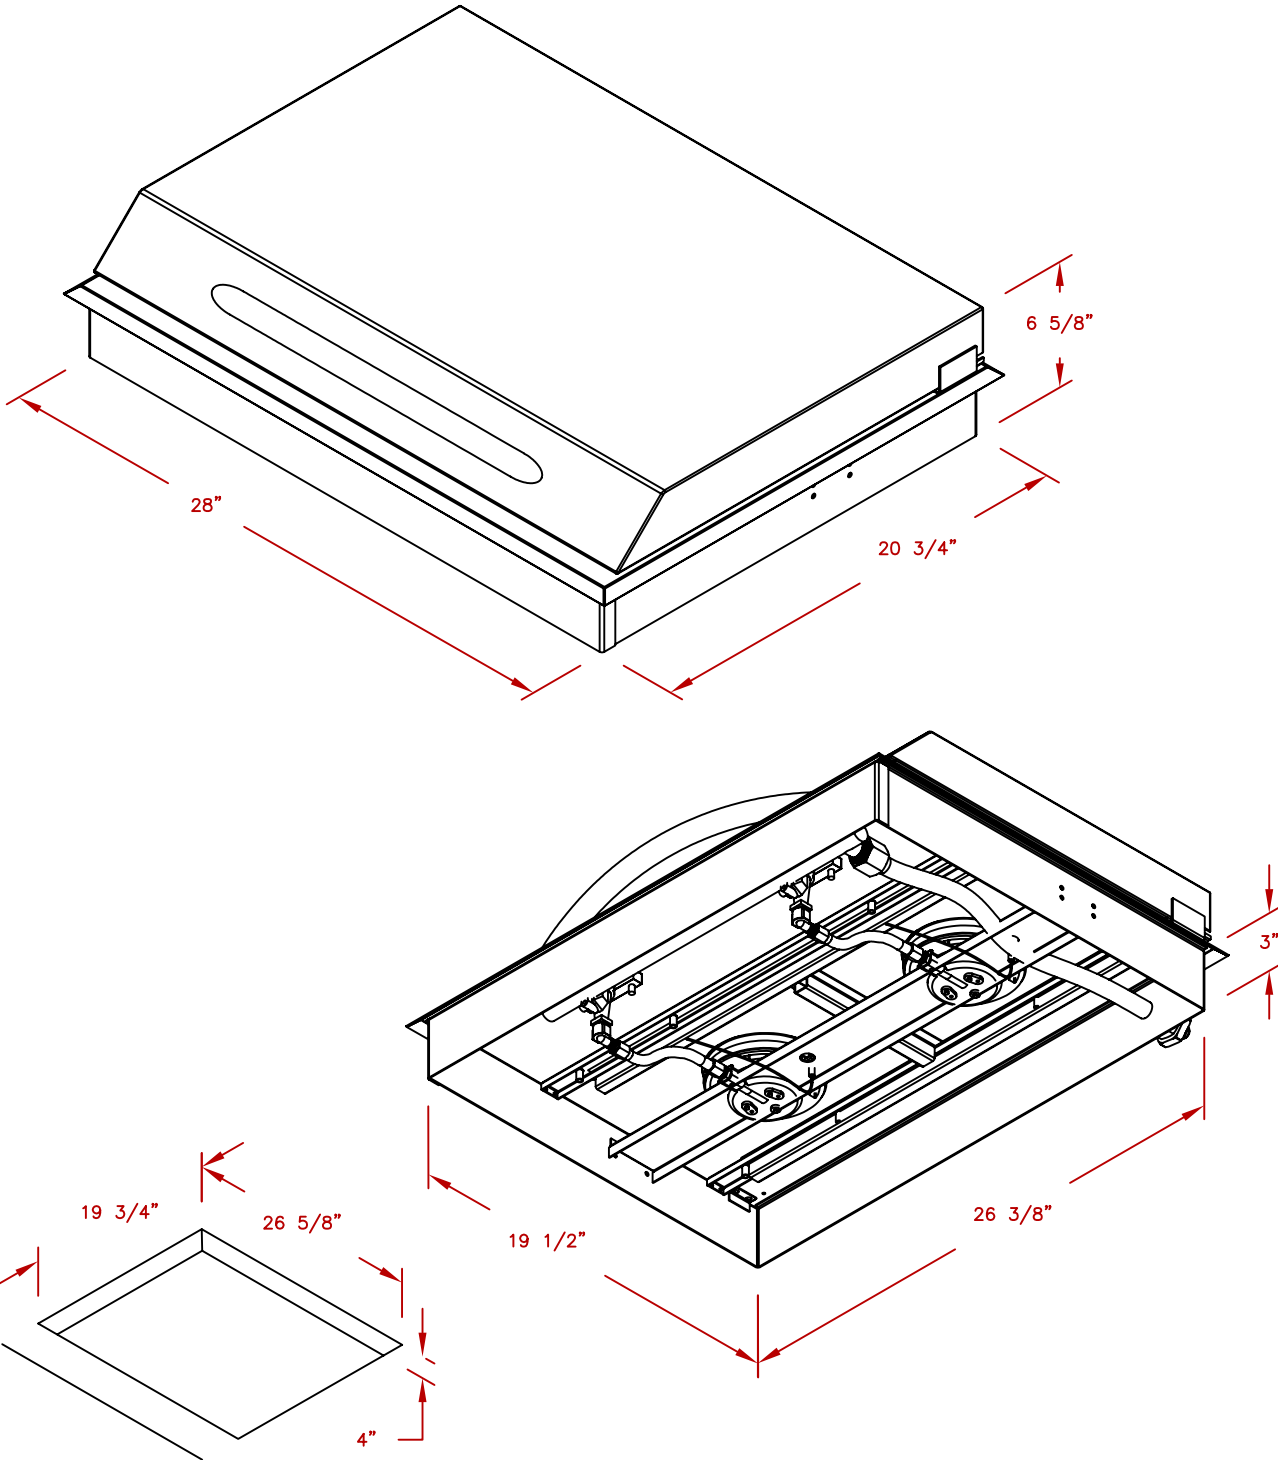

LINE	BBQ LINE
MODEL	STD SIDE BY SIDE FLAT
NUM	

CUT OUT DIMENSIONS

	TITLE		2014 BARBECUE LINE SIDE BURNERS STD SIDE BY SIDE FLAT
	SCALE:	DWG NO.	DWG BY
REVISED	REV. DESCR.	DATE	S. LINARES
			01/01/14

NOTE:
DUE TO OUR CONTINUOUS IMPROVEMENT PROGRAM, ALL MODELS
AND SPECIFICATIONS ARE SUBJECT TO CHANGE WITHOUT NOTICE.