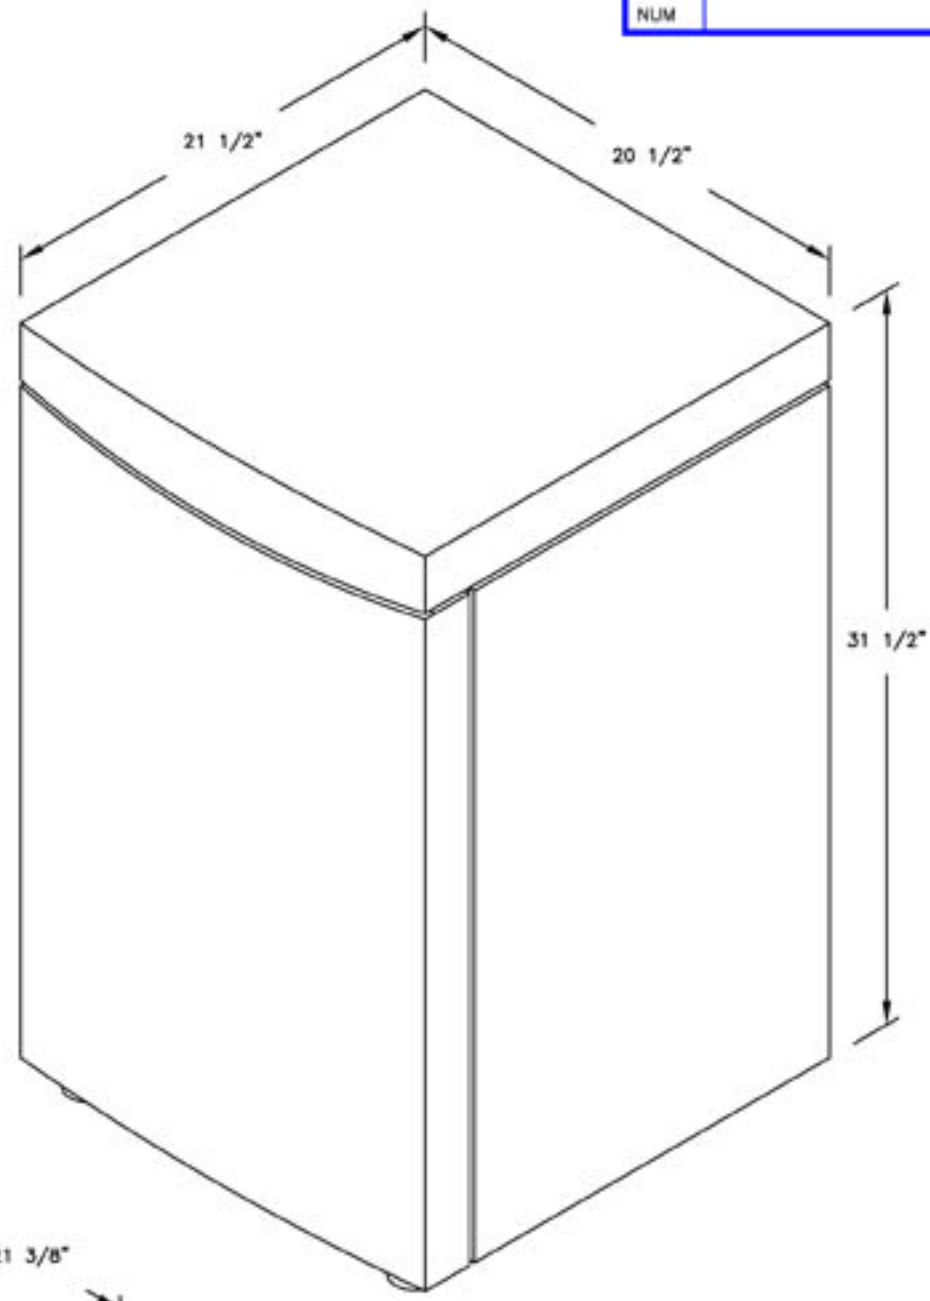

LINE	BARBECUE LINE
MODEL	STAINLESS REFRIGERATOR
NUM	

ISOMETRIC VIEW

CUT-OUT DIMENSIONS

SCALE: NTS

TITLE  
 2010 BARBECUE LINE  
 REFRIGERATOR & ICE MAKER  
 STAINLESS REFRIGERATOR

DWG NO.  
 BBQ09849P

DWG BY  
 A. MORATAYA