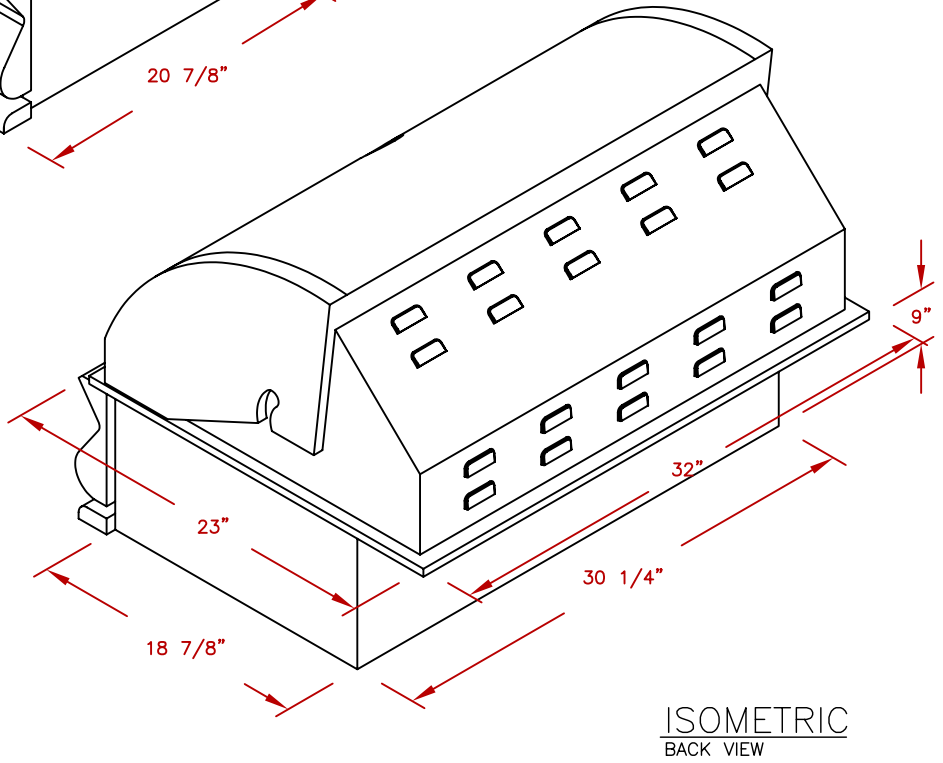

LINE	BBQ LINE
MODEL	G CHARCOAL GRILL
NUM	

TITLE  
2014 BARBECUE LINE  
GRILLS  
G CHARCOAL GRILL

SCALE:  
N/A

DWG NO.  
BBQ09G870

DWG BY  
S. LINARES

REVISED

REV. DESCR.

DATE  
10/15/13