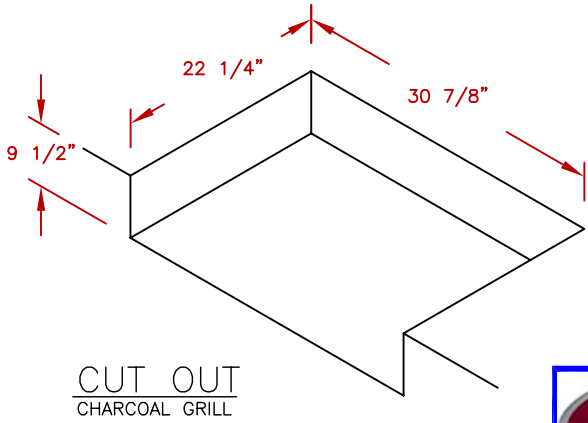

LINE	BBQ LINE
MODEL	G CHARCOAL GRILL
NUM	

TITLE  
2014 BARBECUE LINE  
GRILLS  
G CHARCOAL GRILL

SCALE:  
N/A

DWG NO.  
BBQ09G870

DWG BY  
S. LINARES

REVISED

REV. DESCR.

DATE  
10/15/13