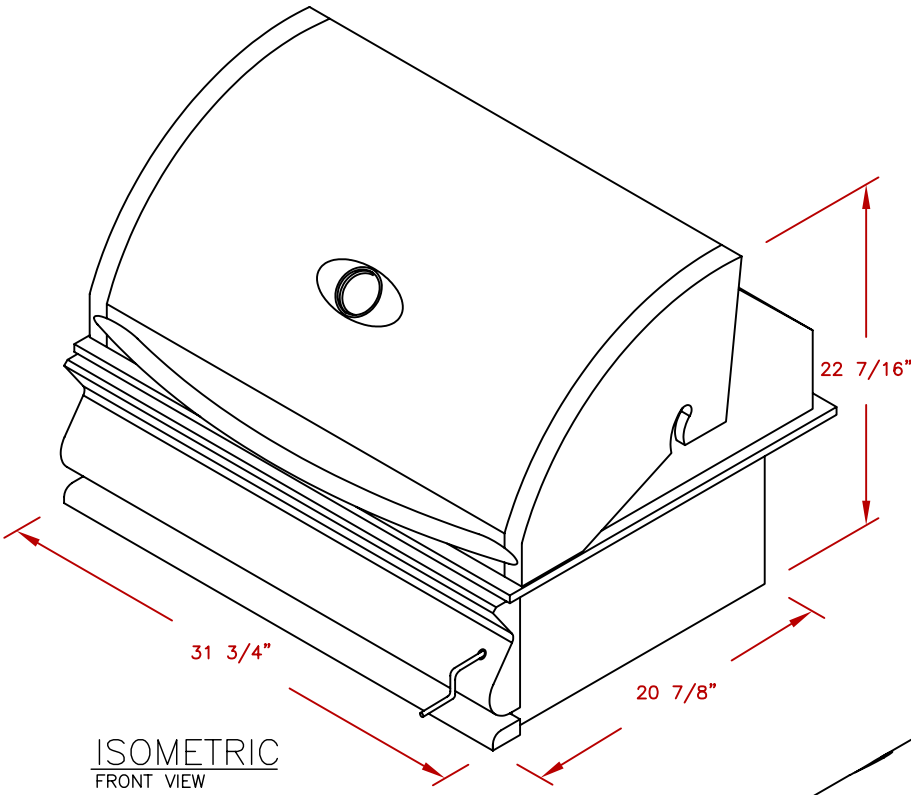

LINE	BBQ LINE
MODEL	G CHARCOAL GRILL
NUM	

TITLE  
2014 BARBECUE LINE  
GRILLS  
G CHARCOAL GRILL

SCALE:  
N/A

DWG NO.  
BBQ09G870

DWG BY  
S. LINARES

REVISED

REV. DESCR.

DATE  
10/15/13