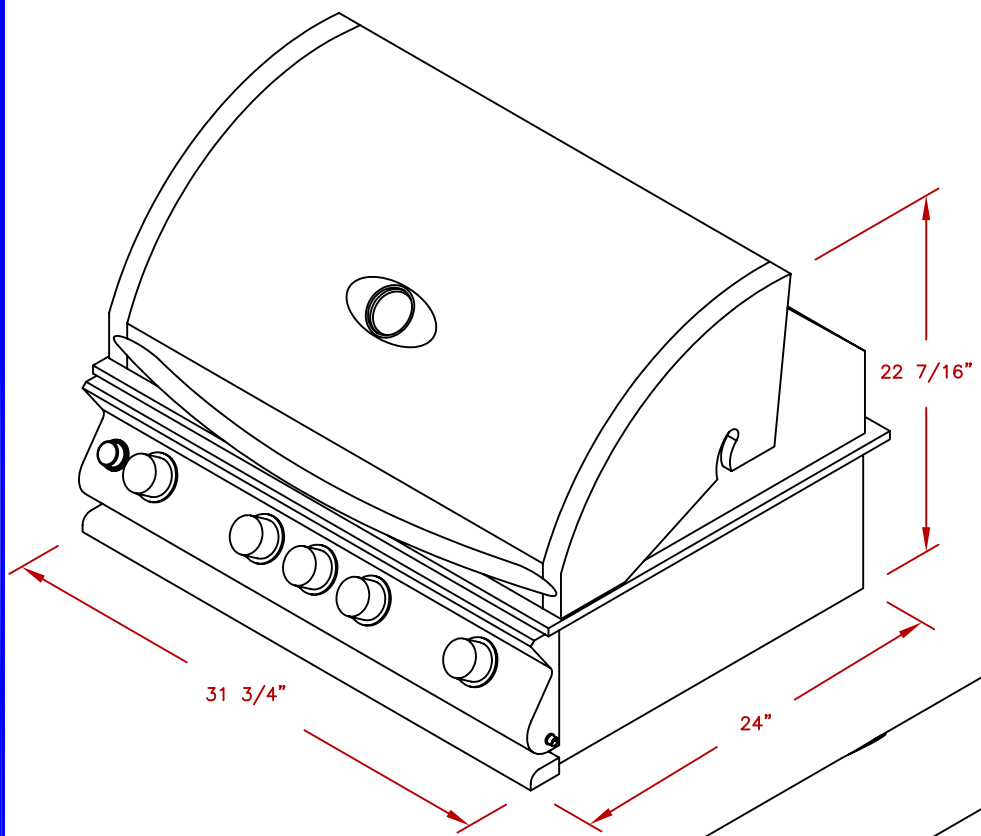

LINE	BBQ LINE
MODEL	4 BURNER CONV. GRILL
NUM	

ISOMETRIC
FRONT VIEW

ISOMETRIC
BACK VIEW

CUT OUT
4 BURNER GRILL

NOTE:
DUE TO OUR CONTINUOUS IMPROVEMENT PROGRAM, ALL MODELS
AND SPECIFICATIONS ARE SUBJECT TO CHANGE WITHOUT NOTICE.

	TITLE 2014 BARBECUE LINE GRILLS 4 BURNER CONV. GRILL	
	SCALE: N/A	DWG NO. BBQ13874CP
REVISED	REV. DESCR.	DATE 10/15/13