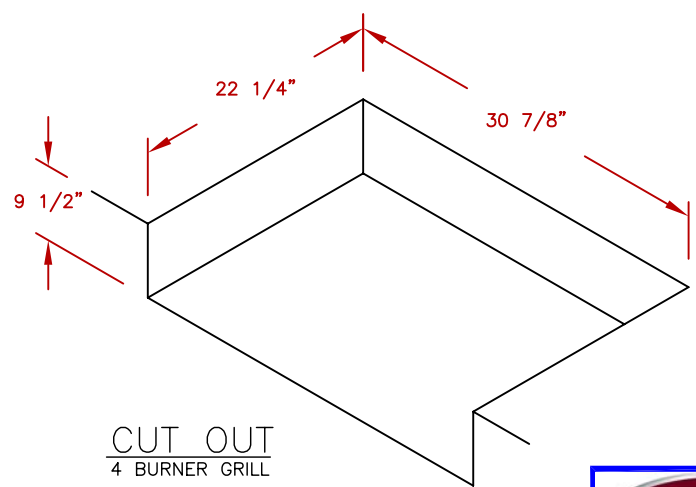

LINE	BBQ LINE
MODEL	4 BURNER CONV. GRILL
NUM	

ISOMETRIC
FRONT VIEW

ISOMETRIC
BACK VIEW

CUT OUT
4 BURNER GRILL

NOTE:
DUE TO OUR CONTINUOUS IMPROVEMENT PROGRAM, ALL MODELS
AND SPECIFICATIONS ARE SUBJECT TO CHANGE WITHOUT NOTICE.

	TITLE 2014 BARBECUE LINE GRILLS 4 BURNER CONV. GRILL	
	SCALE: N/A	DWG NO. BBQ13874CP
REVISED	REV. DESCR.	DATE 10/15/13