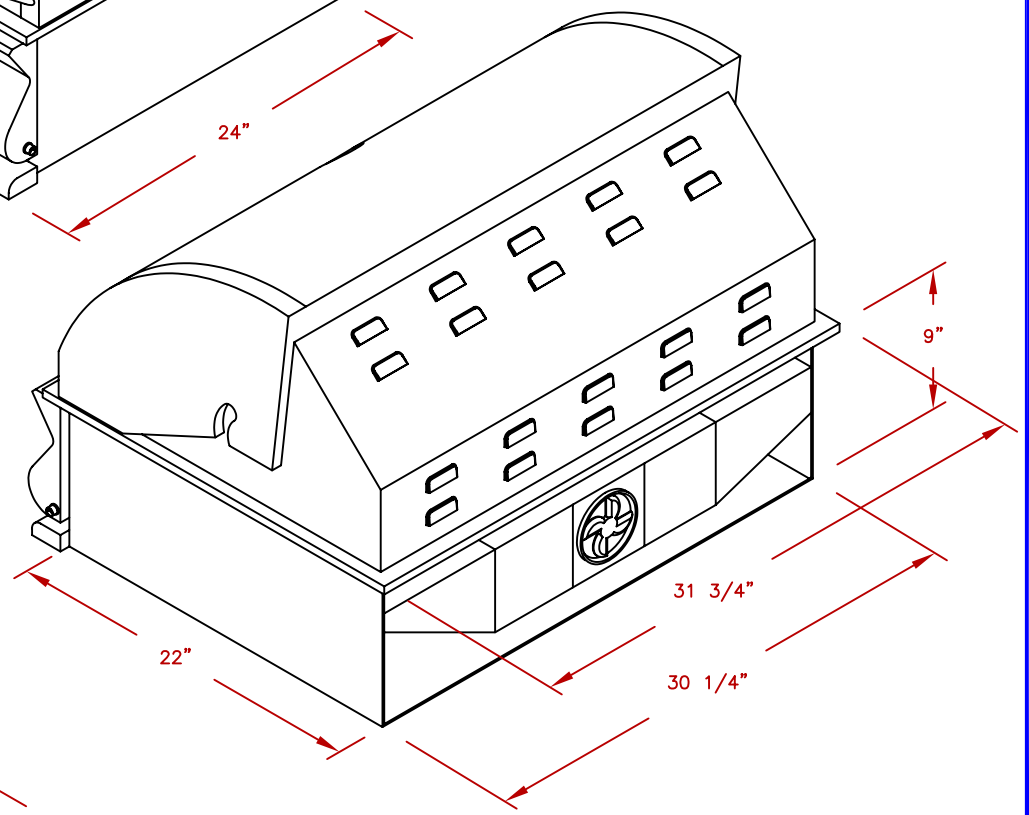

LINE	BBQ LINE
MODEL	4 BURNER CONV. GRILL
NUM	

ISOMETRIC
FRONT VIEW

ISOMETRIC
BACK VIEW

CUT OUT
4 BURNER GRILL

NOTE:
DUE TO OUR CONTINUOUS IMPROVEMENT PROGRAM, ALL MODELS
AND SPECIFICATIONS ARE SUBJECT TO CHANGE WITHOUT NOTICE.

	TITLE 2014 BARBECUE LINE GRILLS 4 BURNER CONV. GRILL	
	SCALE: N/A	DWG NO. BBQ13874CP
REVISED	REV. DESCR.	DATE 10/15/13