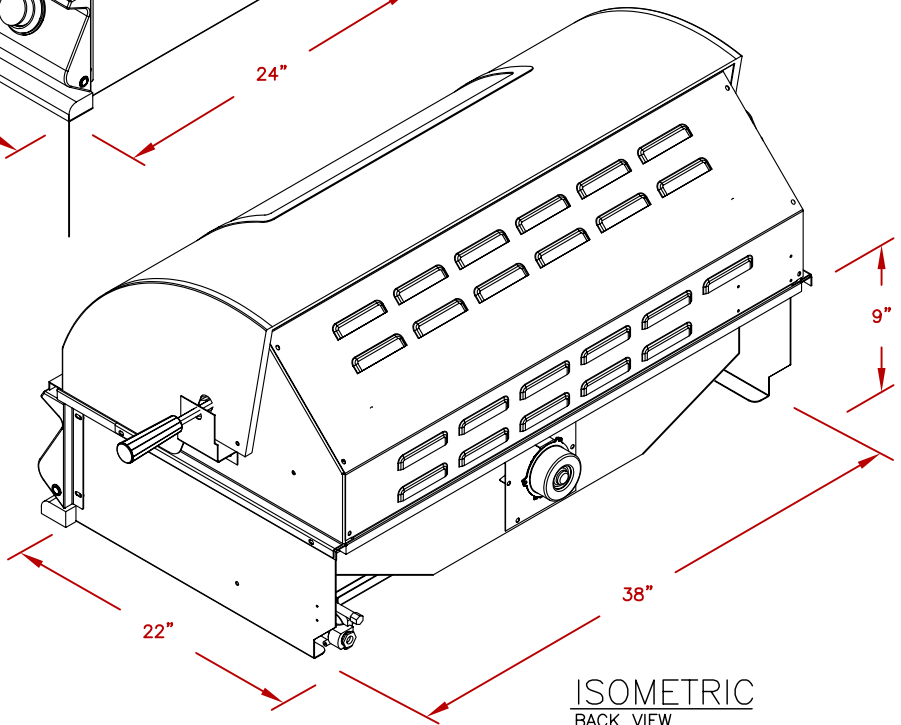

LINE	BBQ LINE
MODEL	TOP GUN 5 BRNR CONV/GRILL
NUM	

ISOMETRIC  
FRONT VIEW

ISOMETRIC  
BACK VIEW

CUT OUT  
5 BURNER GRILL

	TITLE 2014 BARBECUE LINE GRILLS TOP GUN 5 BRNR CONV/GRILL	
	SCALE: N/A	DWG NO. BBQ13875CTG
REVISED	REV. DESCR.	DATE 10/15/13