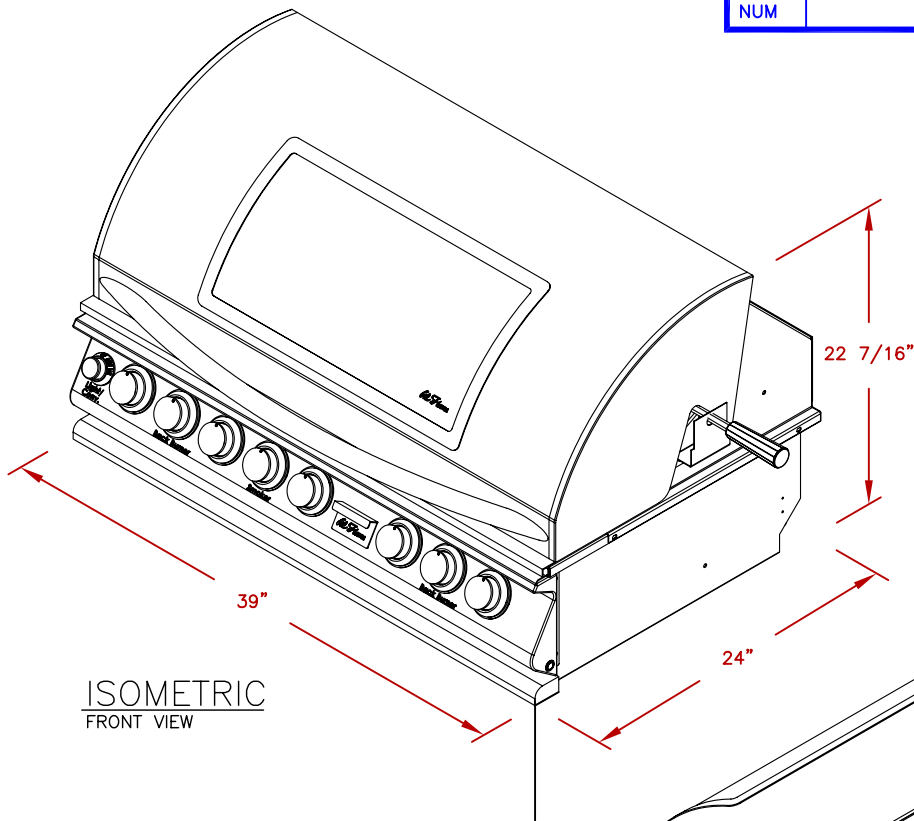

LINE	BBQ LINE
MODEL	TOP GUN 5 BRNR CONV/GRILL
NUM	

ISOMETRIC  
FRONT VIEW

ISOMETRIC  
BACK VIEW

CUT OUT  
5 BURNER GRILL

	TITLE 2014 BARBECUE LINE GRILLS TOP GUN 5 BRNR CONV/GRILL	
	SCALE: N/A	DWG NO. BBQ13875CTG
REVISED	REV. DESCR.	DATE 10/15/13