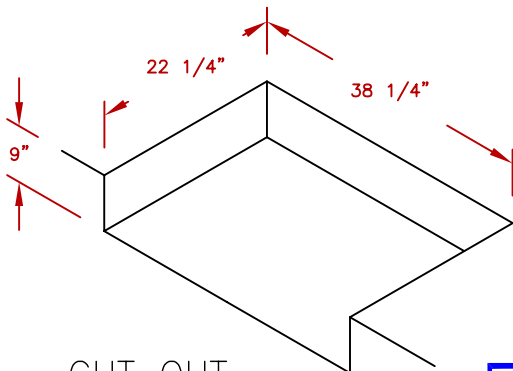

LINE	BBQ LINE
MODEL	TOP GUN 5 BRNR CONV/GRILL
NUM	

ISOMETRIC  
FRONT VIEW

ISOMETRIC  
BACK VIEW

CUT OUT  
5 BURNER GRILL

	TITLE 2014 BARBECUE LINE GRILLS TOP GUN 5 BRNR CONV/GRILL	
	SCALE: N/A	DWG NO. BBQ13875CTG
REVISED	REV. DESCR.	DATE 10/15/13