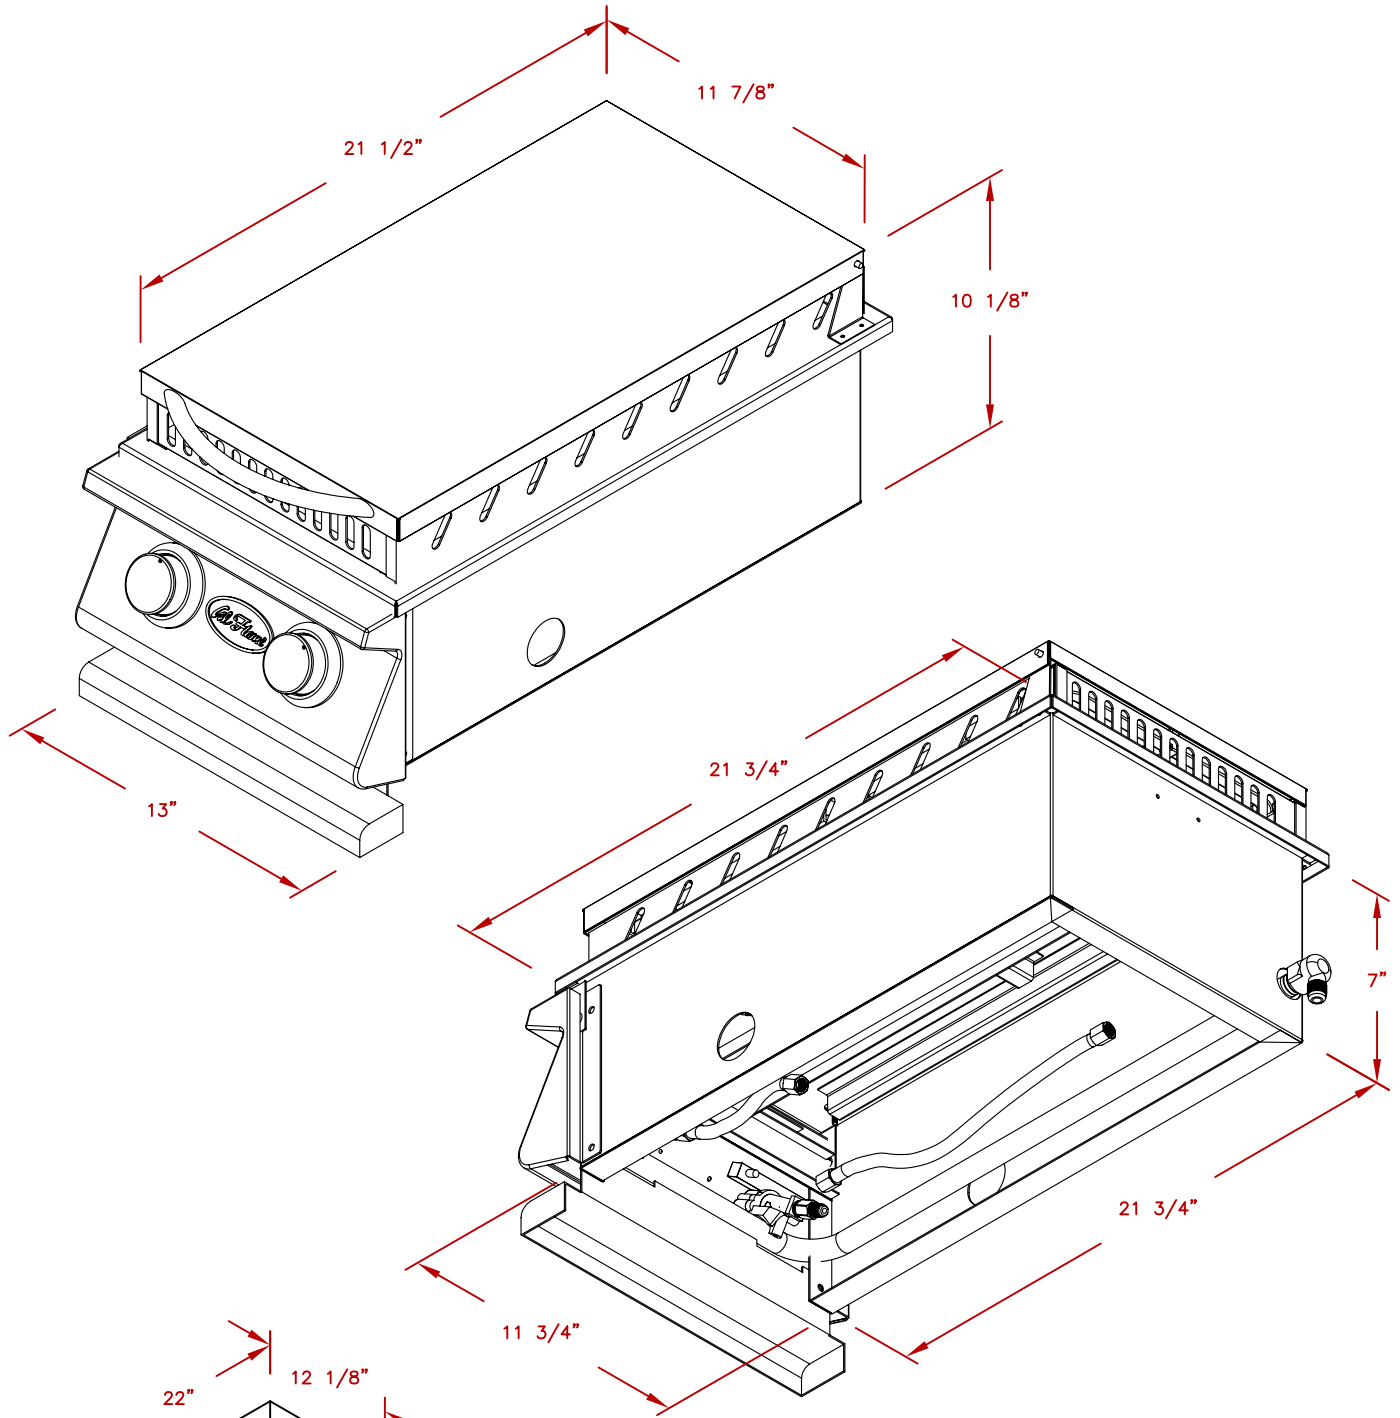

LINE	BBQ LINE
MODEL	DLX DOUBLE SIDE BRN.
NUM	

CUT OUT DIMENSIONS

NOTE:
DUE TO OUR CONTINUOUS IMPROVEMENT PROGRAM, ALL MODELS
AND SPECIFICATIONS ARE SUBJECT TO CHANGE WITHOUT NOTICE.

	TITLE	
	2014 BARBECUE LINE SIDE BURNERS DLX DOUBLE SIDE BRN.	
SCALE:	DWG NO.	DWG BY
	BBQ13899	S. LINARES
REVISED	REV. DESCR.	DATE
		01/01/14