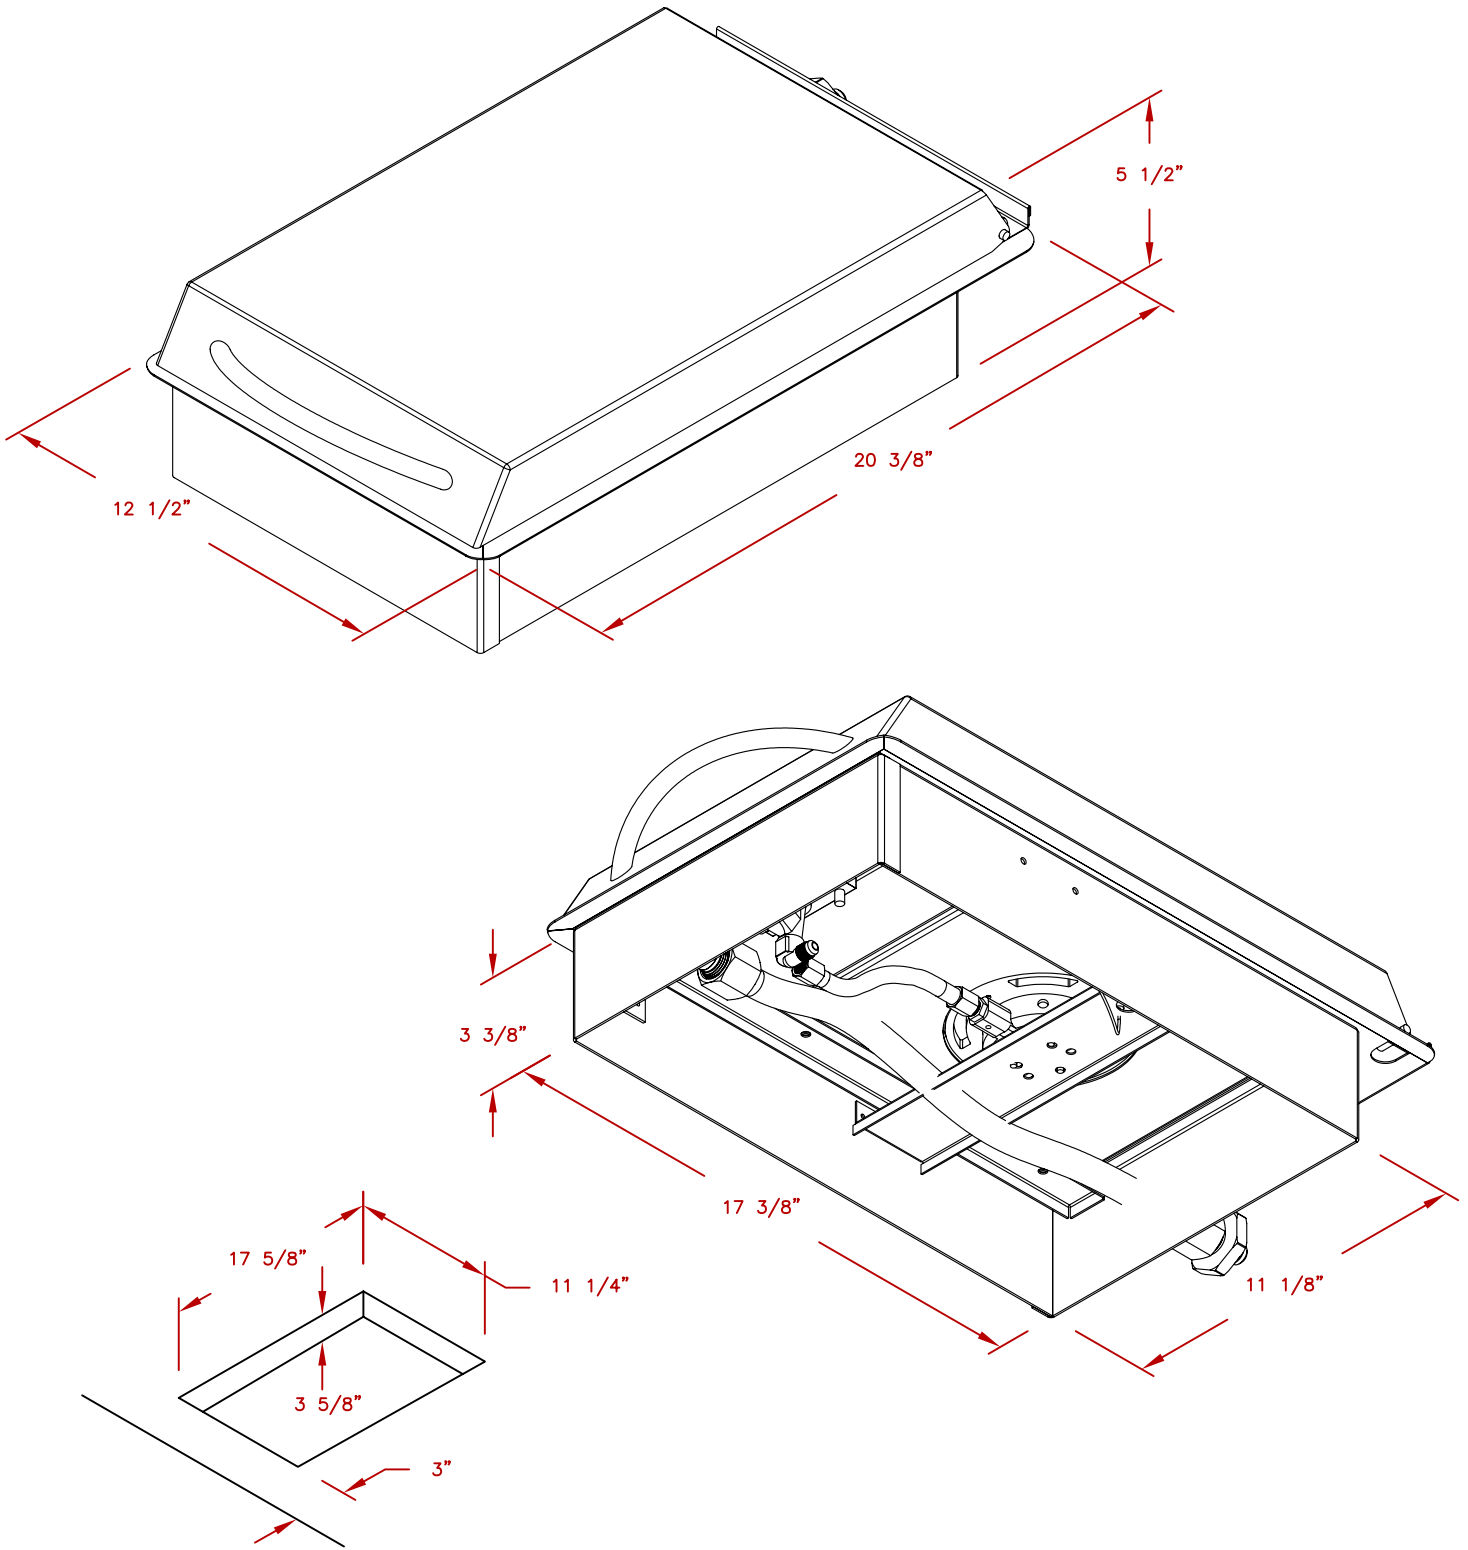

LINE	BBQ LINE
MODEL	STAD. SINGLE FLAT
NUM	

CUT OUT DIMENSIONS

NOTE:
DUE TO OUR CONTINUOUS IMPROVEMENT PROGRAM, ALL MODELS
AND SPECIFICATIONS ARE SUBJECT TO CHANGE WITHOUT NOTICE.

	TITLE 2014 BARBECUE LINE SIDE BURNERS STAD. SINGLE FLAT	
	SCALE:	DWG NO. BBQ08852P
REVISED	REV. DESCR.	DATE 01/01/14