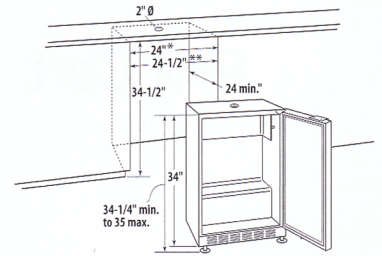

Outdoor Beer Dispenser Dimensions

MODEL NUMBER	RF24T
UL APPROVED	✓
AVAILABLE FREESTANDING OR BUILT-IN	✓

Power Requirements:

- 120V 60Hz
- 1800 watt
- 3 wire
- 15 amp circuit

Island Preparation

- * Standard cut-out dimensions
- ** Cut-out dimensions with side trim