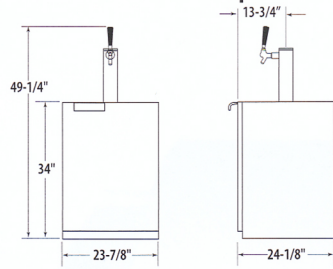

Outdoor Beer Dispenser Dimensions

MODEL NUMBER	RF24T
UL APPROVED	✓
AVAILABLE FREESTANDING OR BUILT-IN	✓

Power Requirements:

- 120V 60Hz
- 1800 watt
- 3 wire
- 15 amp circuit

Island Preparation

- * Standard cut-out dimensions
- ** Cut-out dimensions with side trim