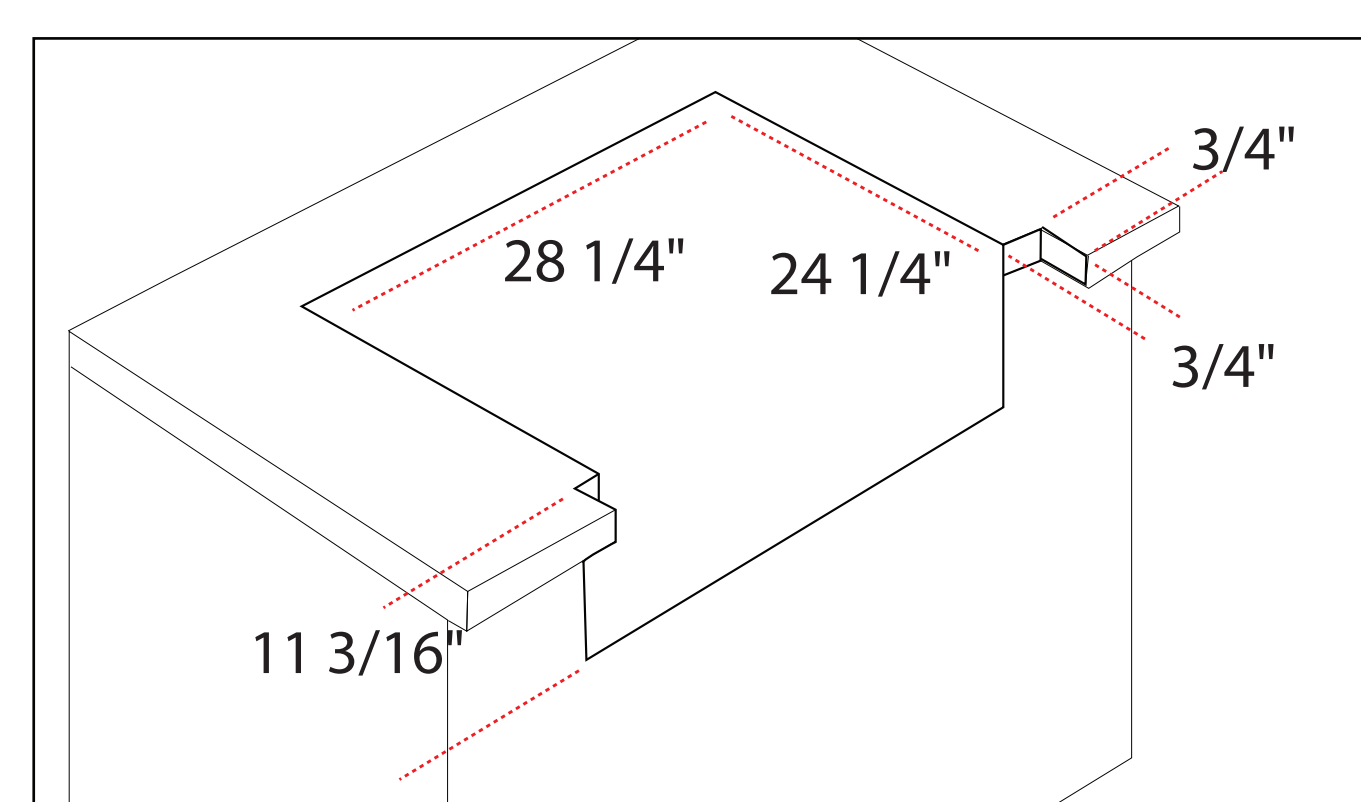

Blaze 30-inch LTE+ Gas Griddle

Model Number: **BLZ-GRIDDLE-LTE3-LP/NG**

Front View

Side View

Cutout View

Top View

Overall dimensions	Cutout dimensions
Width 30 1/8"	Width 28 1/4"
Depth 28 1/4"	Depth 24 1/4"
Height 16 5/16"	Height 11 3/16"