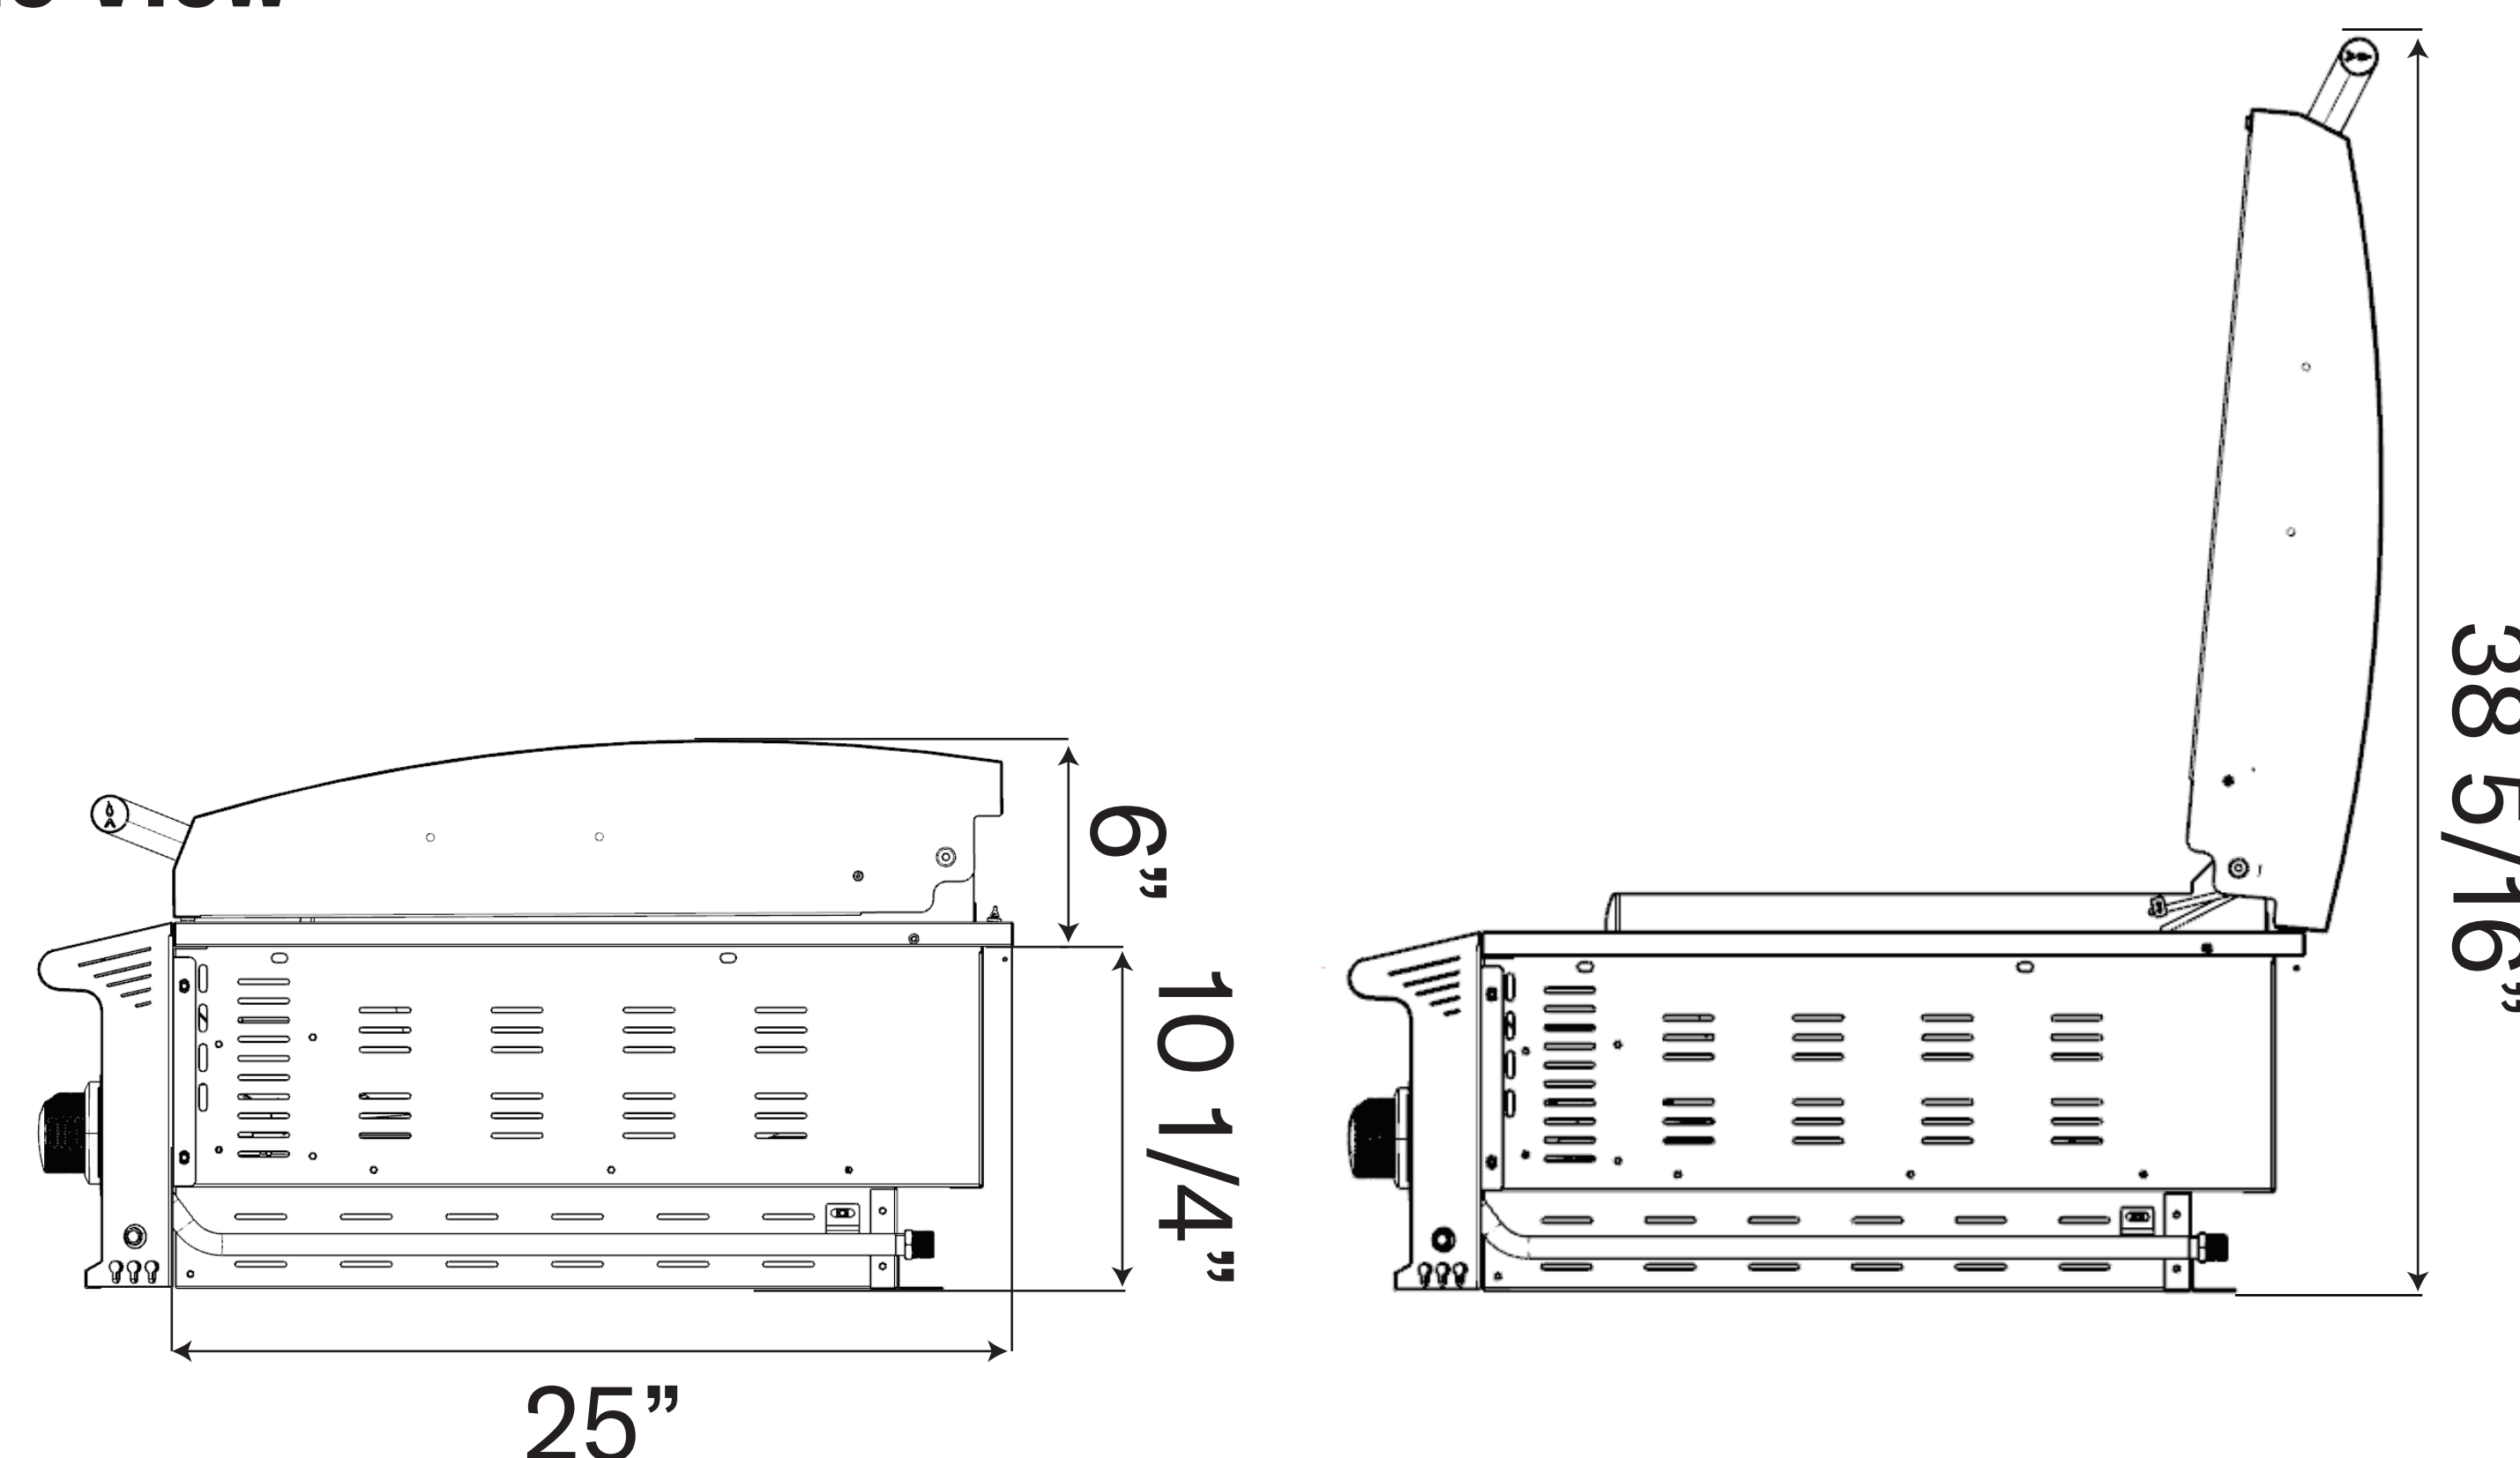

Blaze 30-inch LTE+ Gas Griddle

Model Number: **BLZ-GRIDDLE-LTE3-LP/NG**

Front View

Side View

Cutout View

Top View

Overall dimensions	Cutout dimensions
Width 30 1/8"	Width 28 1/4"
Depth 28 1/4"	Depth 24 1/4"
Height 16 5/16"	Height 11 3/16"