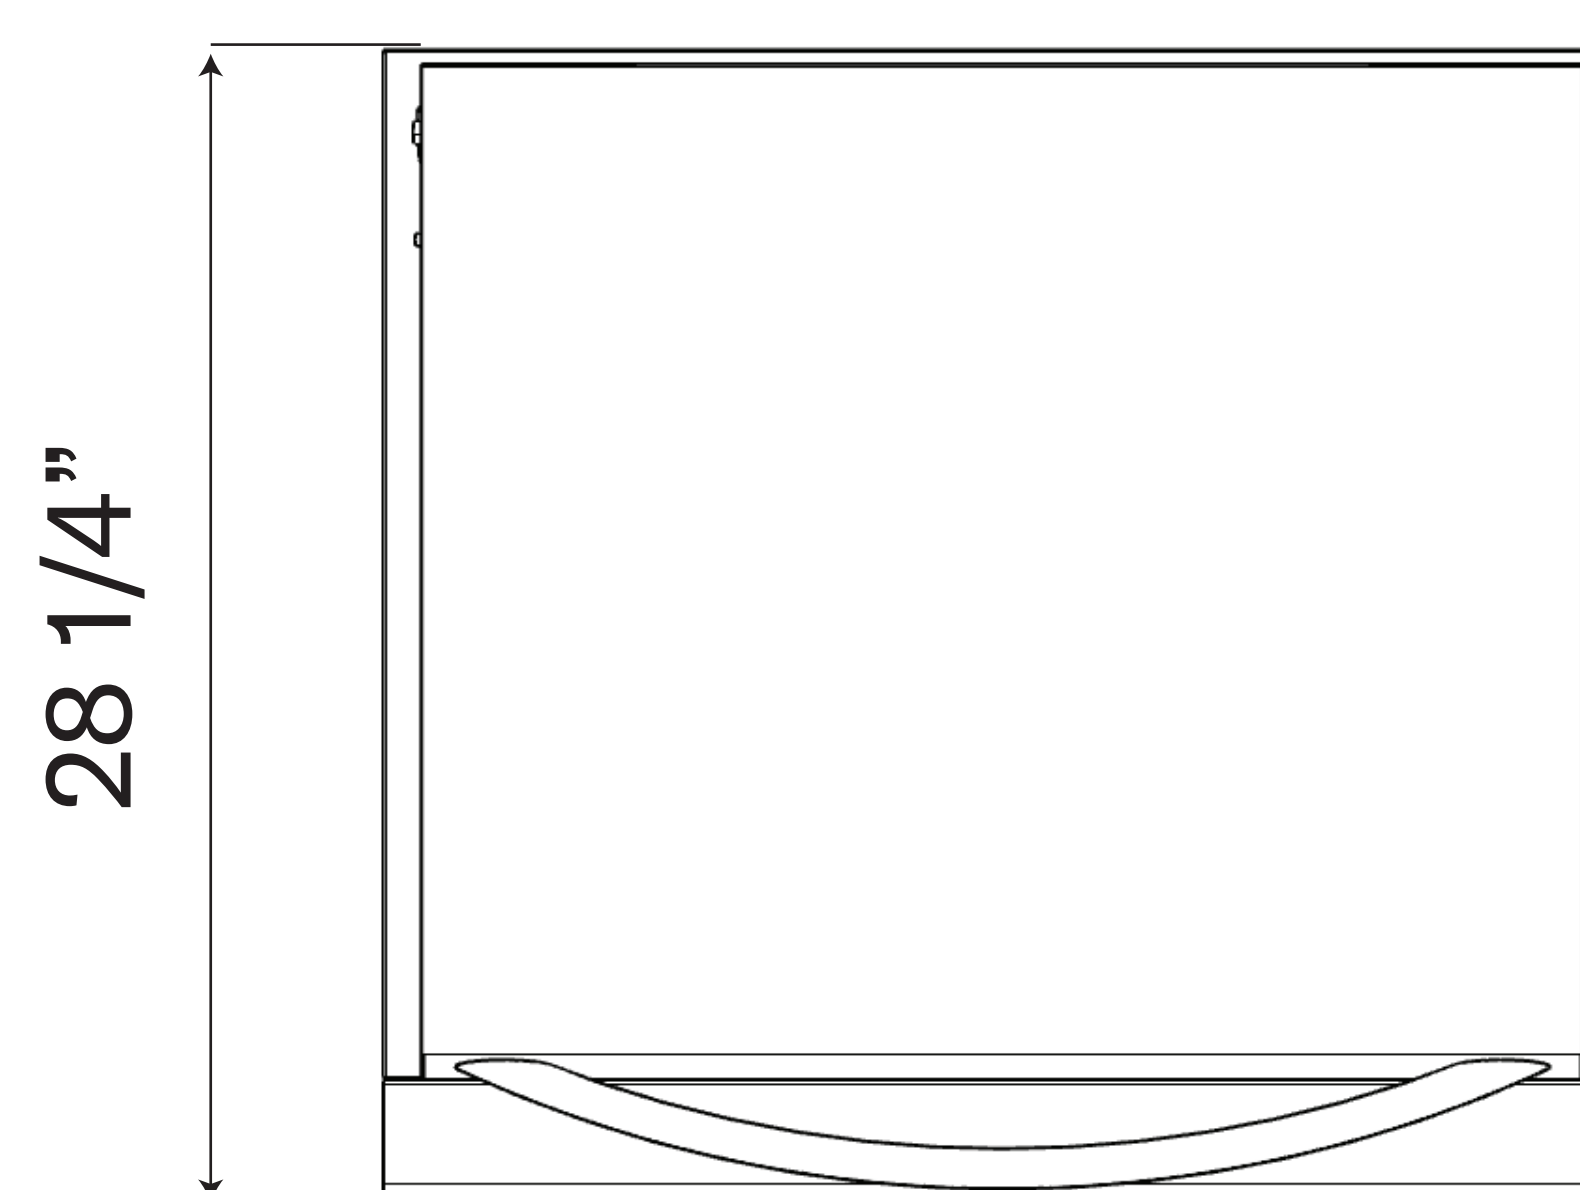

Blaze 30-inch LTE+ Gas Griddle

Model Number: **BLZ-GRIDDLE-LTE3-LP/NG**

Front View

Side View

Cutout View

Top View

Overall dimensions	Cutout dimensions
Width 30 1/8"	Width 28 1/4"
Depth 28 1/4"	Depth 24 1/4"
Height 16 5/16"	Height 11 3/16"