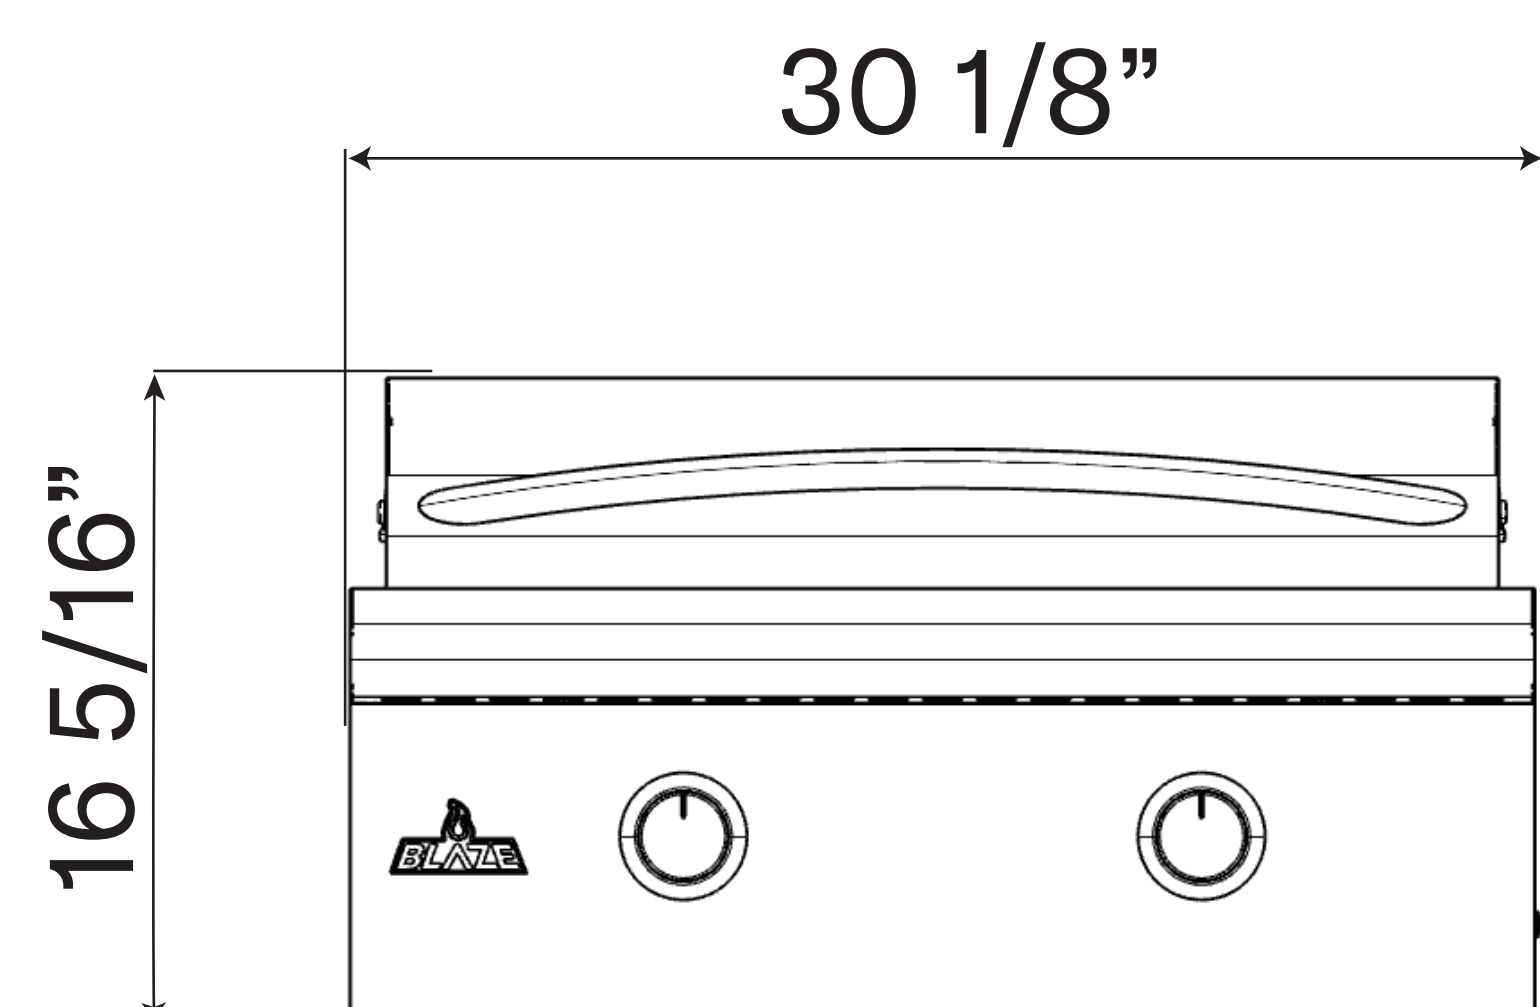

Blaze 30-inch LTE+ Gas Griddle

Model Number: **BLZ-GRIDDLE-LTE3-LP/NG**

Front View

Side View

Cutout View

Top View

Overall dimensions	Cutout dimensions
Width 30 1/8"	Width 28 1/4"
Depth 28 1/4"	Depth 24 1/4"
Height 16 5/16"	Height 11 3/16"