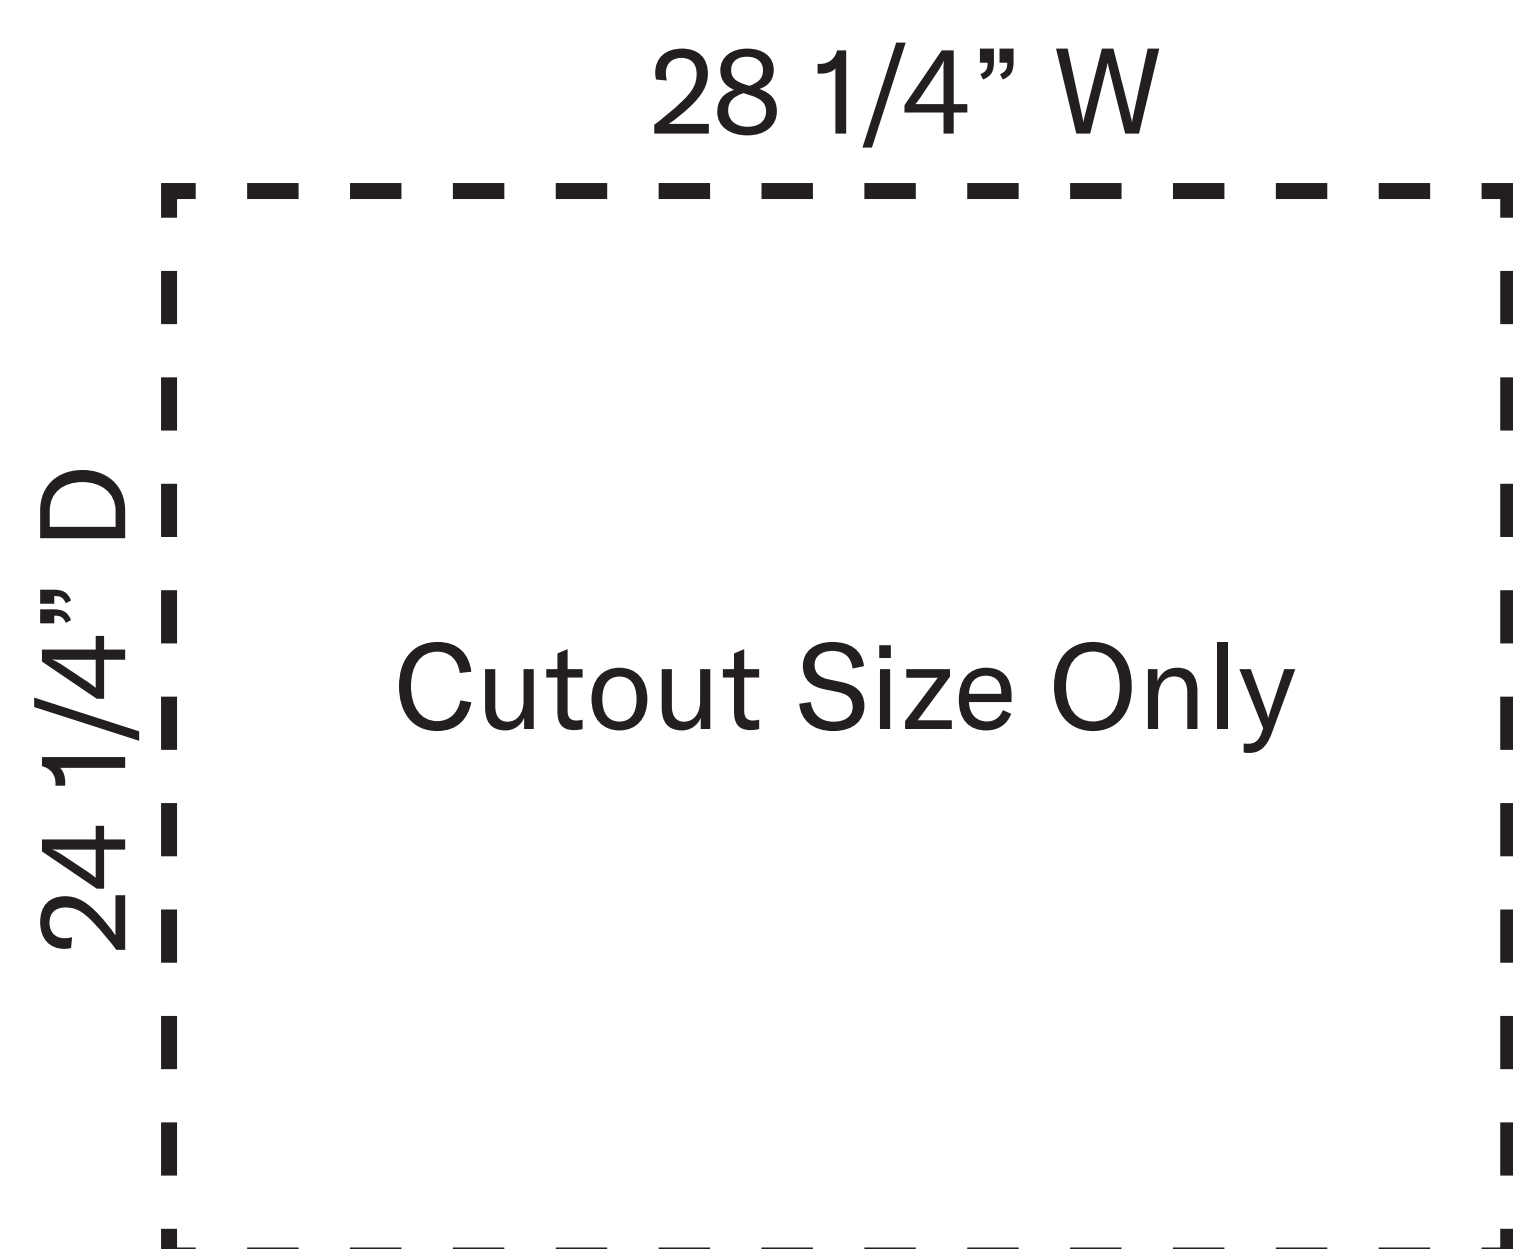

Blaze 30-inch LTE+ Gas Griddle

Model Number: **BLZ-GRIDDLE-LTE3-LP/NG**

Front View

Side View

Cutout View

Top View

Overall dimensions	Cutout dimensions
Width 30 1/8"	Width 28 1/4"
Depth 28 1/4"	Depth 24 1/4"
Height 16 5/16"	Height 11 3/16"