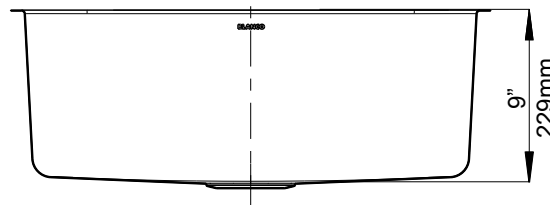

CODE/STANDARDS COMPLIANCE

ASME 112.19.3-00
IAPMO/UPC listed

BLANCO AMERICA

800.451.5782
www.blancoamerica.com

© 2013 BLANCO AMERICA

12/13

SPEC-003