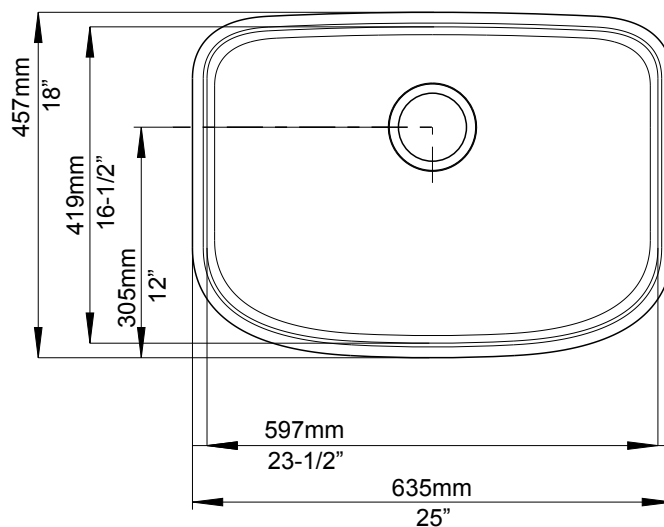

FEATURED MODEL

441587 Medium Single Bowl Only, 9" bowl depth

FEATURES

- Required outside cabinet: 27"
- Maximum size and utility
- 18 gauge, 304 series stainless steel
- Premium 18/10 chrome/nickel content
- Satin Polished Finish
- Rear drain placement
- Sound deadening pads

230692
Sink Grid

230694
Sink Caddy

441660
Workstation

230432
Cutting Board

517666
CAPFLOW™

NOMINAL DIMENSIONS

Model 441587 shown

OVERALL	CUT OUT SIZE	BOWL DEPTH	DRAIN
25"x 18"	Template provided with approximate 1/8" reveal	9"	3-1/2"

DXF cutout templates available on our website.

CODE/STANDARDS COMPLIANCE

ASME 112.19.3-00
IAPMO/UPC listed

BLANCO AMERICA

800.451.5782
www.blancoamerica.com

© 2013 BLANCO AMERICA

12/13

SPEC-003