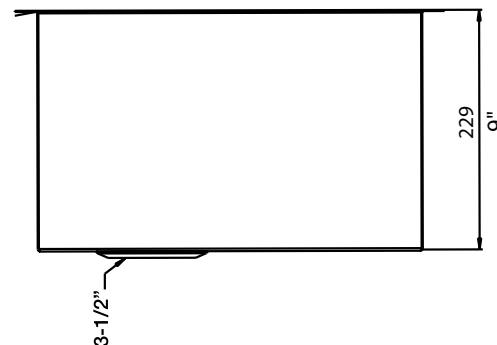

### NOMINAL DIMENSIONS

Model 518171 shown

OVERALL	CUT OUT SIZE	BOWL DEPTH	DRAIN
25" x 18"	Template provided with approximate 1/8" reveal	9"	3-1/2"

DXF cutout templates available on our website.