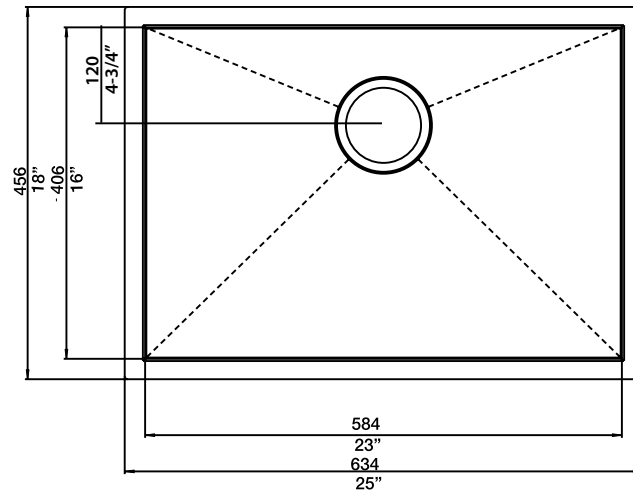

### NOMINAL DIMENSIONS

Model 518171 shown

OVERALL	CUT OUT SIZE	BOWL DEPTH	DRAIN
25" x 18"	Template provided with approximate 1/8" reveal	9"	3-1/2"

DXF cutout templates available on our website.