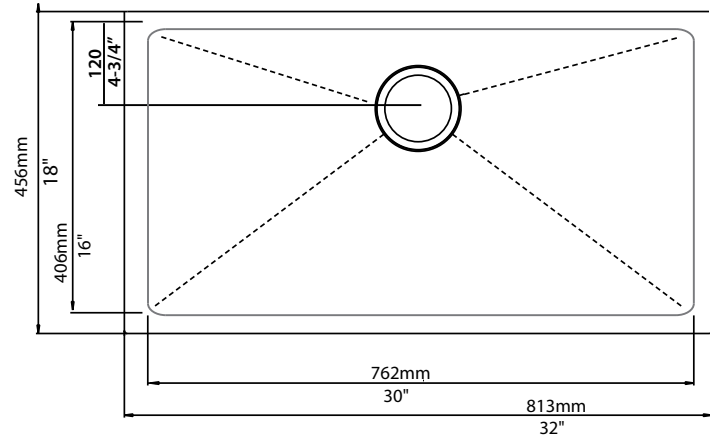

JOB INFORMATION

Job Name: _____

Contact: _____

Date Specified: _____

Specifier: _____

Contractor: _____

NOMINAL DIMENSIONS

Model 519548 shown

OVERALL	CUT OUT SIZE	BOWL DEPTH	DRAIN
32" x 18"	Template provided with approximate 1/8" reveal	9"	3-1/2"

DXF cutout templates available on our website.

BLANCO AMERICA

800.451.5782

www.blancoamerica.com

© 2013 BLANCO AMERICA