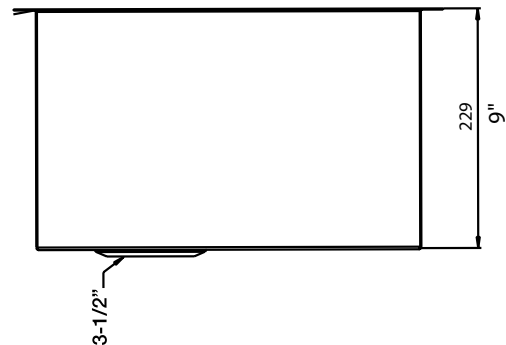

FEATURED MODEL

519548 R15 Super Single, 9" bowl depth

FEATURES

- Required outside cabinet: 36"
- 18 gauge, 304 series stainless steel
- Premium 18/10 chrome/nickel content
- Satin Finish
- Rear drain placement
- Sound deadening pads

JOB INFORMATION

Job Name: _____

Contact: _____

Date Specified: _____

Specifier: _____

Contractor: _____

NOMINAL DIMENSIONS

Model 519548 shown

OVERALL	CUT OUT SIZE	BOWL DEPTH	DRAIN
32" x 18"	Template provided with approximate 1/8" reveal	9"	3-1/2"

DXF cutout templates available on our website.

BLANCO AMERICA

800.451.5782

www.blancoamerica.com

© 2013 BLANCO AMERICA