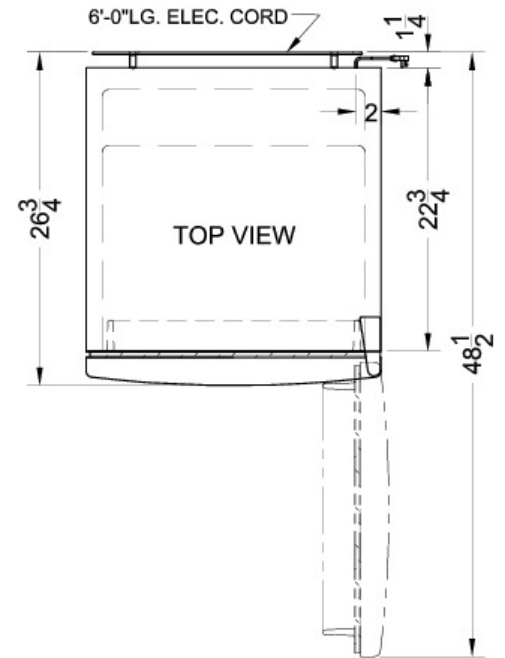

FF1159SSIM Specifications:

Overview	
Height to Cabinet	58.38"
Height to Hinge Cap	58.88"
Width	23.63"
Depth	26.0"
Depth with door at 90°	48.5"
Capacity	10.3 cu.ft.
Defrost Type	Frost-Free
Door	Stainless Steel
Cabinet	Black
US Electrical Safety	UL
Energy Usage/Year	381.0kWh/year
Amps	1.6
Voltage/Frequency	115 V AC/60 Hz
Shipping Weight	175.0 lbs.
Parts & Labor Warranty	1 Year
Compressor Warranty	5 Years
Refrigerator-Freezer	
Door Swing	RHD
Reversible	Yes
Crisper Qty	1
Crisper Finish	Transparent
Crisper Cover	Glass
Refrigerator - Interior Height	40.0"
Refrigerator - Interior Width	19.5"
Refrigerator - Interior Depth	14.0"
Refrigerator - Capacity	7.9 cu.ft
Refrigerator - Shelf Type	Wire
Refrigerator - Shelf Qty	2
Refrigerator - Full Door Shelves	4
Freezer - Interior Height	12.25"
Freezer - Interior Width	19.0"
Freezer - Interior Depth	14.0"
Freezer - Capacity	2.4 cu.ft
Freezer - Shelf Type	Wire
Freezer - Shelf Qty	1

Freezer - Full Door Shelves	2
Adjustable Shelves	Yes
Interior Light	Yes
Thermostat Type	Dial
Fan Type	Interior
Refrigerant Type	R134a
Refrigerant Amount	4.2 oz.
High Side PSI	235.0
Low Side PSI	140.0
Level Legs	2

SUMMIT APPLIANCE DIVISION FELIX STORCH, INC.

770 Garrison Avenue, Bronx, NY 10474 USA TEL 718-893-3900 FAX 844-478-8799 info@summitappliance.com www.summitappliance.com