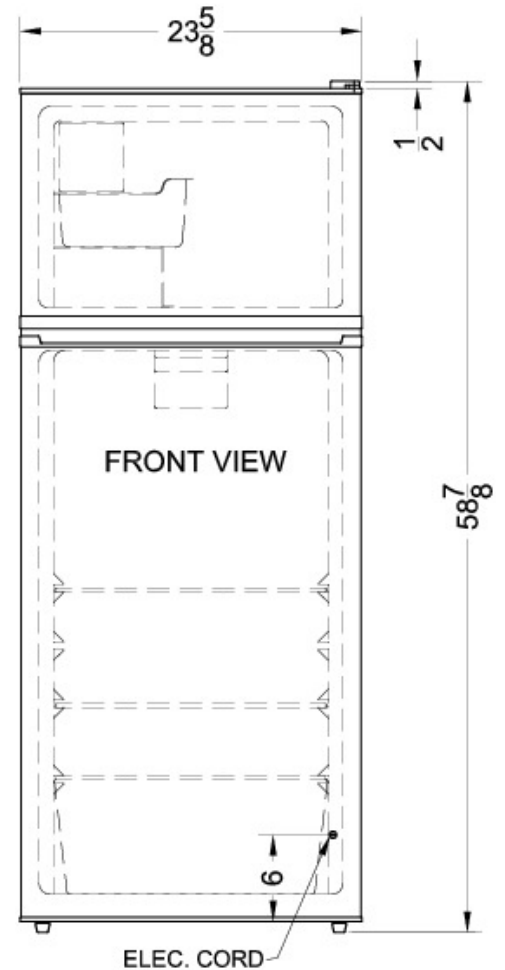

FF1159SSIM Specifications:

Overview	
Height to Cabinet	58.38"
Height to Hinge Cap	58.88"
Width	23.63"
Depth	26.0"
Depth with door at 90°	48.5"
Capacity	10.3 cu.ft.
Defrost Type	Frost-Free
Door	Stainless Steel
Cabinet	Black
US Electrical Safety	UL
Energy Usage/Year	381.0kWh/year
Amps	1.6
Voltage/Frequency	115 V AC/60 Hz
Shipping Weight	175.0 lbs.
Parts & Labor Warranty	1 Year
Compressor Warranty	5 Years
Refrigerator-Freezer	
Door Swing	RHD
Reversible	Yes
Crisper Qty	1
Crisper Finish	Transparent
Crisper Cover	Glass
Refrigerator - Interior Height	40.0"
Refrigerator - Interior Width	19.5"
Refrigerator - Interior Depth	14.0"
Refrigerator - Capacity	7.9 cu.ft
Refrigerator - Shelf Type	Wire
Refrigerator - Shelf Qty	2
Refrigerator - Full Door Shelves	4
Freezer - Interior Height	12.25"
Freezer - Interior Width	19.0"
Freezer - Interior Depth	14.0"
Freezer - Capacity	2.4 cu.ft
Freezer - Shelf Type	Wire
Freezer - Shelf Qty	1

Freezer - Full Door Shelves	2
Adjustable Shelves	Yes
Interior Light	Yes
Thermostat Type	Dial
Fan Type	Interior
Refrigerant Type	R134a
Refrigerant Amount	4.2 oz.
High Side PSI	235.0
Low Side PSI	140.0
Level Legs	2

SUMMIT APPLIANCE DIVISION FELIX STORCH, INC.

770 Garrison Avenue, Bronx, NY 10474 USA TEL 718-893-3900 FAX 844-478-8799 info@summitappliance.com www.summitappliance.com