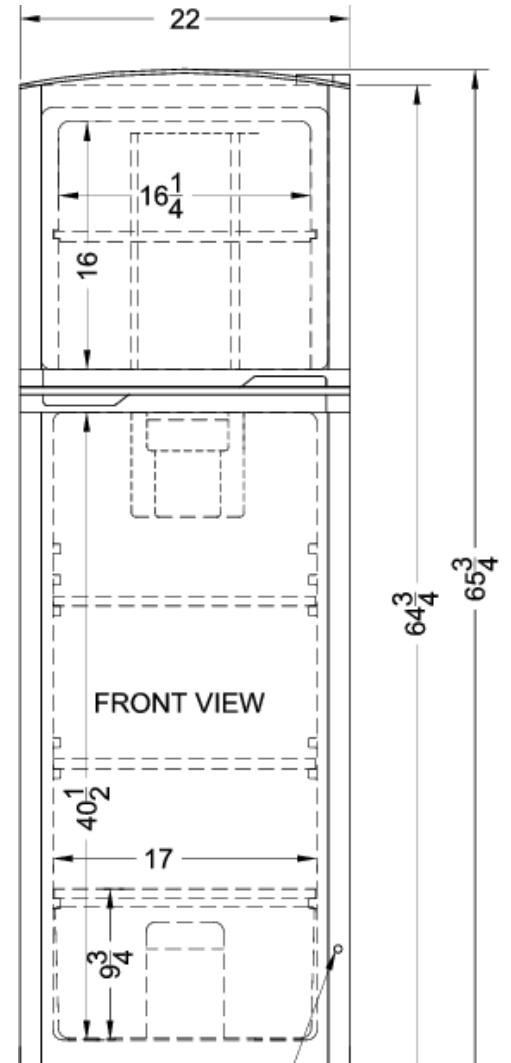

FF946W

64.75" x 22" x 26" (H x W x D)

8.8 cu.ft. frost-free refrigerator-freezer in white

Highlights:

Ideal 24 inch footprint offers large capacity in slim fit

True frost-free operation saves you maintenance by preventing icy buildup

FF946W Specifications:

Overview	
Height to Cabinet	64.75"
Height to Hinge Cap	65.75"
Width	22.0"
Width with Door Open	23.75"
Depth	26.0"
Depth with door at 90°	44.25"
Capacity	8.8 cu.ft.
Defrost Type	Frost-Free
Door	White
Cabinet	White
US Electrical Safety	UL
Canadian Electrical Safety	ULC
Energy Usage/Year	316.0kWh/year
Amps	0.82
Voltage/Frequency	115 V AC/60 Hz
Shipping Weight	158.0 lbs.
Parts & Labor Warranty	1 Year
Compressor Warranty	5 Years
Refrigerator-Freezer	
Door Swing	RHD
Reversible	Yes
Crisper Qty	1
Crisper Finish	Transparent
Crisper Cover	Glass
Refrigerator - Interior Height	40.5"
Refrigerator - Interior Width	17.0"
Refrigerator - Interior Depth	17.0"
Refrigerator - Capacity	6.67 cu.ft
Refrigerator - Shelf Type	Glass
Refrigerator - Shelf Qty	2
Refrigerator - Full Door Shelves	4
Freezer - Interior Height	16.0"
Freezer - Interior Width	16.25"
Freezer - Interior Depth	13.25"
Freezer - Capacity	2.1 cu.ft

Freezer - Shelf Type	Wire
Freezer - Shelf Qty	1
Freezer - Full Door Shelves	1
Freezer - Half Door Shelves	1
Adjustable Shelves	Yes
Interior Light	Yes
Thermostat Type	Dial
Fan Type	Interior
Refrigerant Type	R134a
Refrigerant Amount	3.53 oz.
Level Legs	2
Compressor Step Height	9.75"
Compressor Step Width	17.0"
Compressor Step Depth	4.0"