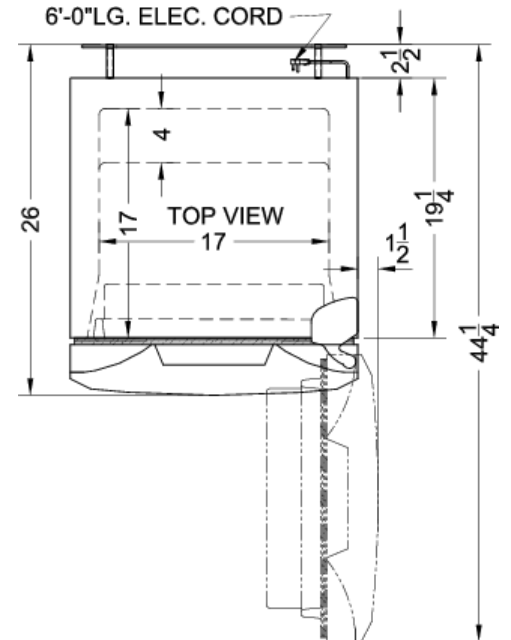

FF946W

64.75" x 22" x 26" (H x W x D)

8.8 cu.ft. frost-free refrigerator-freezer in white

Highlights:

Ideal 24 inch footprint offers large capacity in slim fit

True frost-free operation saves you maintenance by preventing icy buildup

FF946W Specifications:

Overview	
Height to Cabinet	64.75"
Height to Hinge Cap	65.75"
Width	22.0"
Width with Door Open	23.75"
Depth	26.0"
Depth with door at 90°	44.25"
Capacity	8.8 cu.ft.
Defrost Type	Frost-Free
Door	White
Cabinet	White
US Electrical Safety	UL
Canadian Electrical Safety	ULC
Energy Usage/Year	316.0kWh/year
Amps	0.82
Voltage/Frequency	115 V AC/60 Hz
Shipping Weight	158.0 lbs.
Parts & Labor Warranty	1 Year
Compressor Warranty	5 Years
Refrigerator-Freezer	
Door Swing	RHD
Reversible	Yes
Crisper Qty	1
Crisper Finish	Transparent
Crisper Cover	Glass
Refrigerator - Interior Height	40.5"
Refrigerator - Interior Width	17.0"
Refrigerator - Interior Depth	17.0"
Refrigerator - Capacity	6.67 cu.ft
Refrigerator - Shelf Type	Glass
Refrigerator - Shelf Qty	2
Refrigerator - Full Door Shelves	4
Freezer - Interior Height	16.0"
Freezer - Interior Width	16.25"
Freezer - Interior Depth	13.25"
Freezer - Capacity	2.1 cu.ft

Freezer - Shelf Type	Wire
Freezer - Shelf Qty	1
Freezer - Full Door Shelves	1
Freezer - Half Door Shelves	1
Adjustable Shelves	Yes
Interior Light	Yes
Thermostat Type	Dial
Fan Type	Interior
Refrigerant Type	R134a
Refrigerant Amount	3.53 oz.
Level Legs	2
Compressor Step Height	9.75"
Compressor Step Width	17.0"
Compressor Step Depth	4.0"