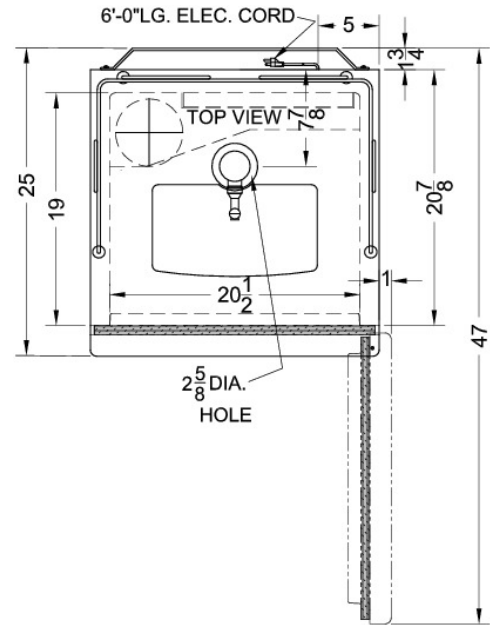

# SBC635MTWIN

49" x 23.63" x 25" (H x W x D)

Freestanding residential beer dispenser, auto defrost with digital thermostat, black exterior finish, and dual tap system

### Product Features:

Full-sized beer dispenser	Large 5.6 cu.ft. interior can accept a full half barrel keg, two 1/6 barrel kegs, or a pony keg
Dual tap system	Twin taps let you serve two different types of beer from two 1/6 sized (sixtel) kegs
Tap Kit	Includes a 5 lb. CO2 tank and regulator, draft arm, Sankey American dual tap, and connection hardware
Digital thermostat	Electronic controls ensure easy temperature management, with an external readout in Celsius or Fahrenheit
Ideal beer temperature	Operates between 33° and 50°F to keep a variety of beers stored at just the right serving temperature
Automatic defrost	Reduced user maintenance with auto defrost operation
Fully finished black cabinet	Allows the beer dispenser to be used freestanding
Reversible door	User-reversible door swing for added flexibility
Casters included (ship unassembled)	To make the beer dispenser portable, install this set of 2 1/2" high locking casters

## SBC635MTWIN Specifications:

Overview	
Height to Cabinet	49.0"
Width	23.63"
Width with Door Open	25.0"
Depth	25.0"
Depth with door at 90°	47.0"
Capacity	5.6 cu.ft.
Defrost Type	Automatic
Door	Black
Cabinet	Black
US Electrical Safety	UL
Canadian Electrical Safety	ULC
Energy Usage/Year	310.0kWh/year
Amps	0.86
Voltage/Frequency	115 V AC/60 Hz
Weight	80.0 lbs.
Shipping Weight	100.0 lbs.
Parts & Labor Warranty	1 Year
Compressor Warranty	5 Years
Beer Dispenser	
Door Swing	RHD
Reversible	Yes
Tap Kit	Yes
Number of Taps	2
Thermostat Type	Digital
Refrigerant	R600a
Refrigerant Amount	1.13 oz.
High Side PSI	250.0
Low Side PSI	110.0
Wheel Qty	4
Temperature Range	33° to 50° F