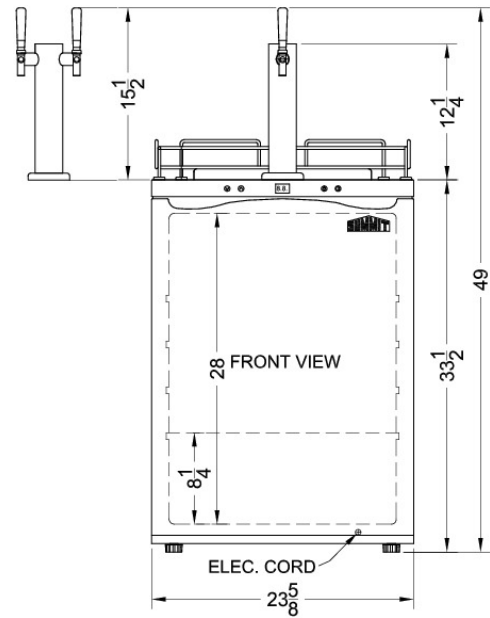

# SBC635MTWIN

49" x 23.63" x 25" (H x W x D)

Freestanding residential beer dispenser, auto defrost with digital thermostat, black exterior finish, and dual tap system

### Product Features:

Full-sized beer dispenser	Large 5.6 cu.ft. interior can accept a full half barrel keg, two 1/6 barrel kegs, or a pony keg
Dual tap system	Twin taps let you serve two different types of beer from two 1/6 sized (sixtel) kegs
Tap Kit	Includes a 5 lb. CO2 tank and regulator, draft arm, Sankey American dual tap, and connection hardware
Digital thermostat	Electronic controls ensure easy temperature management, with an external readout in Celsius or Fahrenheit
Ideal beer temperature	Operates between 33° and 50°F to keep a variety of beers stored at just the right serving temperature
Automatic defrost	Reduced user maintenance with auto defrost operation
Fully finished black cabinet	Allows the beer dispenser to be used freestanding
Reversible door	User-reversible door swing for added flexibility
Casters included (ship unassembled)	To make the beer dispenser portable, install this set of 2 1/2" high locking casters

## SBC635MTWIN Specifications:

Overview	
Height to Cabinet	49.0"
Width	23.63"
Width with Door Open	25.0"
Depth	25.0"
Depth with door at 90°	47.0"
Capacity	5.6 cu.ft.
Defrost Type	Automatic
Door	Black
Cabinet	Black
US Electrical Safety	UL
Canadian Electrical Safety	ULC
Energy Usage/Year	310.0kWh/year
Amps	0.86
Voltage/Frequency	115 V AC/60 Hz
Weight	80.0 lbs.
Shipping Weight	100.0 lbs.
Parts & Labor Warranty	1 Year
Compressor Warranty	5 Years
Beer Dispenser	
Door Swing	RHD
Reversible	Yes
Tap Kit	Yes
Number of Taps	2
Thermostat Type	Digital
Refrigerant	R600a
Refrigerant Amount	1.13 oz.
High Side PSI	250.0
Low Side PSI	110.0
Wheel Qty	4
Temperature Range	33° to 50° F