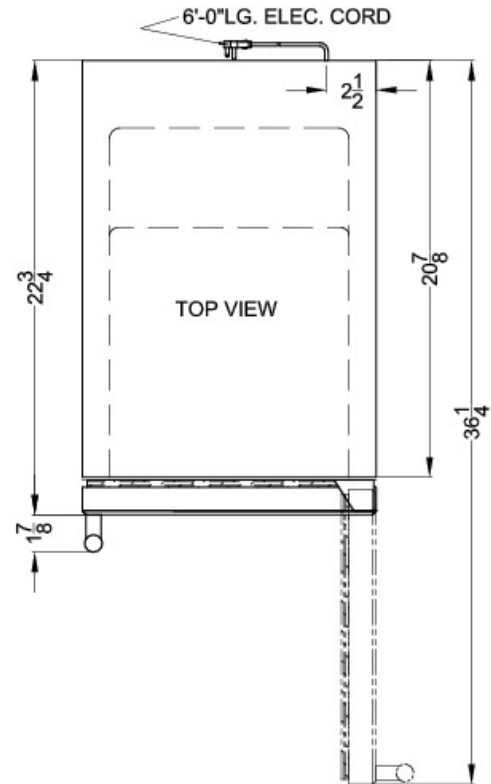

SWC1535B

33.88" x 14.75" x 22.75" (H x W x D)

15" wide wine cellar for built-in or freestanding use, with digital controls and LED light; replaces SUMMIT SWC1530

Highlights:

Flexible design allows built-in or freestanding use

Digital thermostat offers precise and convenient temperature control

Factory installed lock provides security you can count on

Just under 15" wide for an easy fit, with a flush back design

Product Features:

Built-in capable	Make the best use of space by installing your appliance under the counter
Fully finished black cabinet	Allows the unit to be used freestanding
Glass door with stainless steel trim	Provides a full display of your stored collection with a heat-safe double tempered design
Factory installed lock	Keyed security on the wine cellar door
Flush back	Space saving design
Digital thermostat	Electronic controls for precise temperature management, with indicator lights for red, white, and sparkling wines
Digital display	Temperature readout can be shown in Celsius or Fahrenheit
Wooden shelves	Classic look holds up to 33 bottles
LED lighting	On/off button to illuminate your collection

SWC1535B Specifications:

Overview	
Height to Cabinet	33.88"
Width	14.75"
Depth	22.75"
Depth with Handle	24.63"
Depth with door at 90°	36.25"
Capacity	2.94 cu.ft.
Bottles	33 bottles
Defrost Type	Automatic
Door	Glass
Cabinet	Black
US Electrical Safety	ETL
Canadian Electrical Safety	ETL-C
Sanitation	ETL-S
Amps	1.0
Voltage/Frequency	115 V AC/60 Hz
Weight	77.0 lbs.
Parts & Labor Warranty	1 Year
Compressor Warranty	5 Years
Wine Cellar	
Number of Zones	1
Door Swing	RHD
Reversible	Yes
Shelf Type	Wood
Shelf Qty	6
Thermostat Type	Digital
Interior Light	Yes
Refrigerant Type	R600a
Refrigerant Amount	0.64 oz.
High Side PSI	270.0
Low Side PSI	105.0
Interior Height 1	27.0"
Interior Width 1	12.0"
Interior Depth 1	17.5"
Level Legs	4