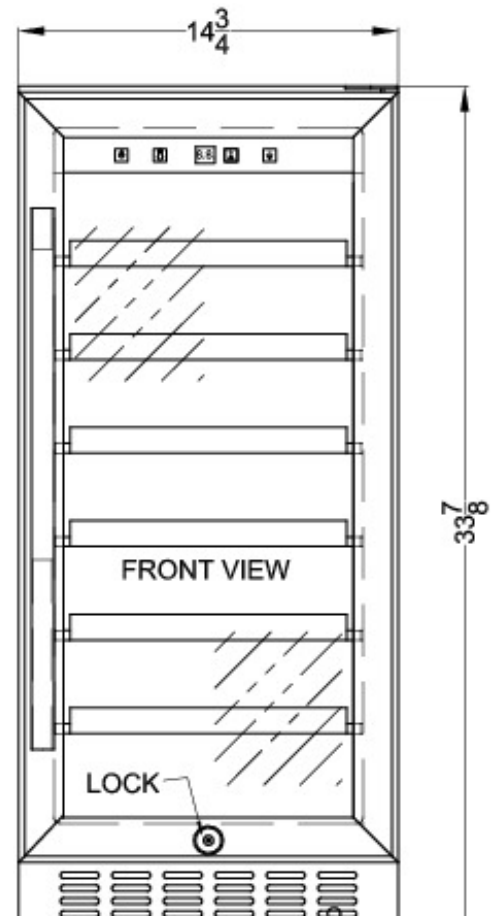

SWC1535B

33.88" x 14.75" x 22.75" (H x W x D)

15" wide wine cellar for built-in or freestanding use, with digital controls and LED light; replaces SUMMIT SWC1530

Highlights:

Flexible design allows built-in or freestanding use

Digital thermostat offers precise and convenient temperature control

Factory installed lock provides security you can count on

Just under 15" wide for an easy fit, with a flush back design

Product Features:

Built-in capable	Make the best use of space by installing your appliance under the counter
Fully finished black cabinet	Allows the unit to be used freestanding
Glass door with stainless steel trim	Provides a full display of your stored collection with a heat-safe double tempered design
Factory installed lock	Keyed security on the wine cellar door
Flush back	Space saving design
Digital thermostat	Electronic controls for precise temperature management, with indicator lights for red, white, and sparkling wines
Digital display	Temperature readout can be shown in Celsius or Fahrenheit
Wooden shelves	Classic look holds up to 33 bottles
LED lighting	On/off button to illuminate your collection

SWC1535B Specifications:

Overview	
Height to Cabinet	33.88"
Width	14.75"
Depth	22.75"
Depth with Handle	24.63"
Depth with door at 90°	36.25"
Capacity	2.94 cu.ft.
Bottles	33 bottles
Defrost Type	Automatic
Door	Glass
Cabinet	Black
US Electrical Safety	ETL
Canadian Electrical Safety	ETL-C
Sanitation	ETL-S
Amps	1.0
Voltage/Frequency	115 V AC/60 Hz
Weight	77.0 lbs.
Parts & Labor Warranty	1 Year
Compressor Warranty	5 Years
Wine Cellar	
Number of Zones	1
Door Swing	RHD
Reversible	Yes
Shelf Type	Wood
Shelf Qty	6
Thermostat Type	Digital
Interior Light	Yes
Refrigerant Type	R600a
Refrigerant Amount	0.64 oz.
High Side PSI	270.0
Low Side PSI	105.0
Interior Height 1	27.0"
Interior Width 1	12.0"
Interior Depth 1	17.5"
Level Legs	4