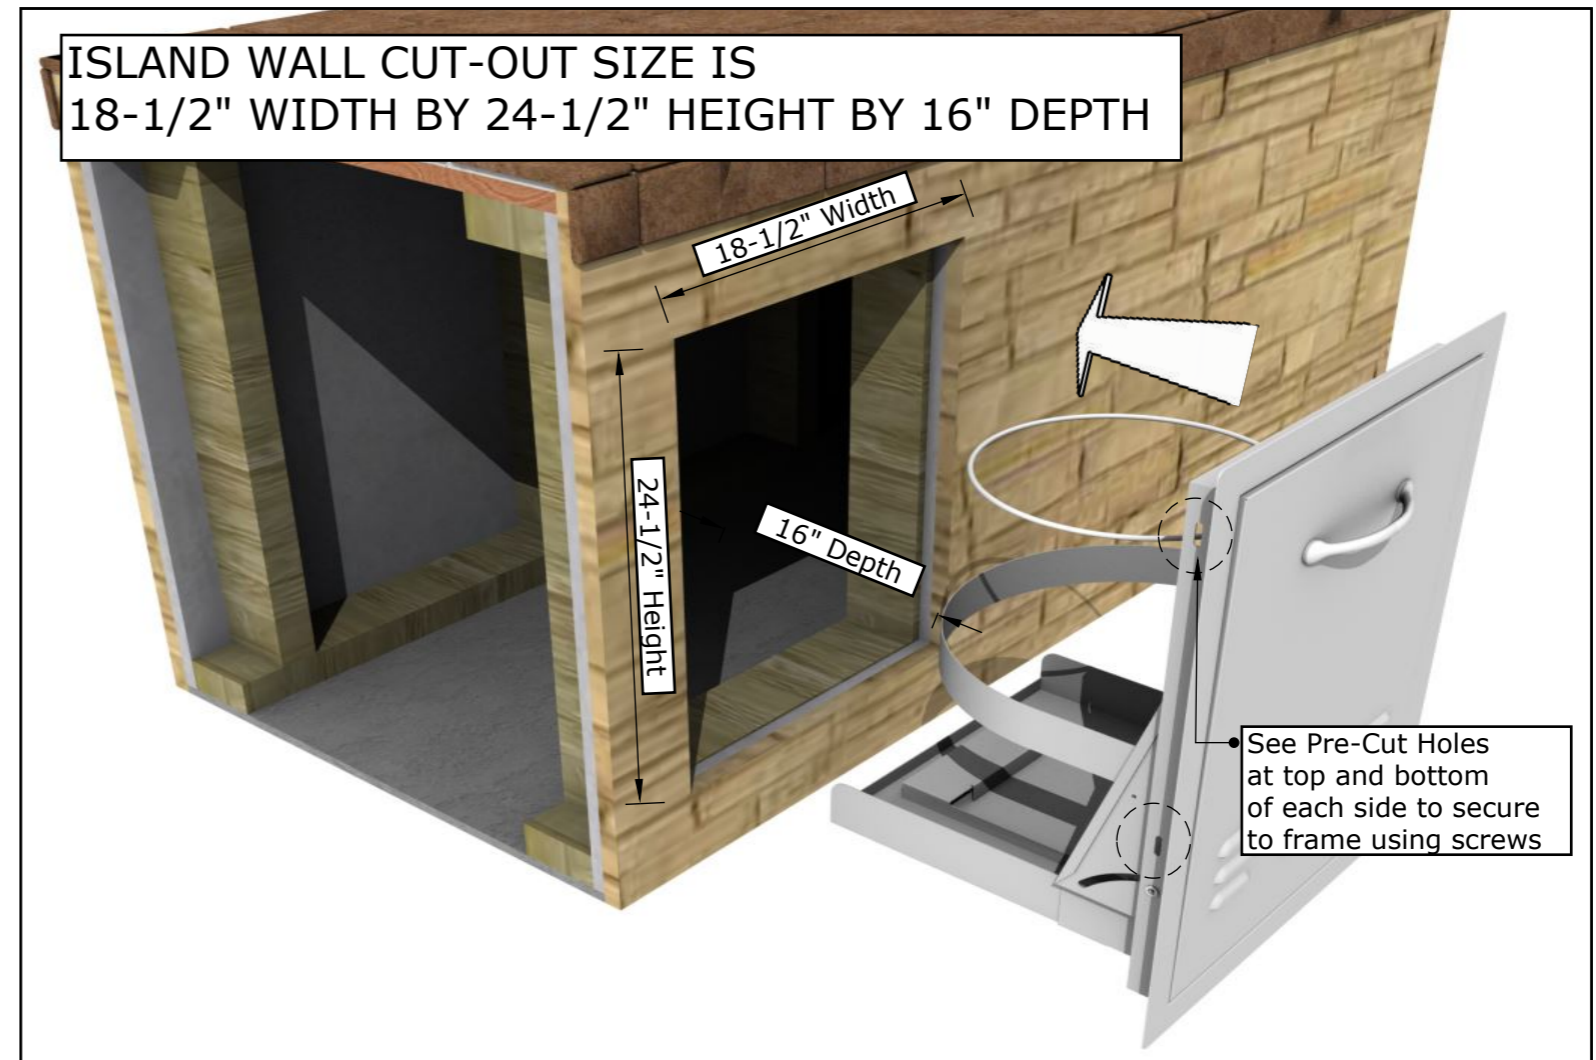

CLASSIC SERIES FLUSH STYLE

PRODUCT

20"x27" Propane tank Combo Swivel Action Door

Item No. C-LPDC20

DESCRIPTION

Classic Series, Flush Style 20"x27" Propane Tank Combo Swivel Action Door w/Trash Bag Ring

PRODUCT DIMENSIONS

20" WIDTH x27" HEIGHT x17" DEPTH (PRODUCT SIZE)
18-1/2" WIDTH x24-1/2" HEIGHT x16" DEPTH (CUT-OUT)

SPECIFICATIONS

The Frame and All Parts are made from 16 gauge 304 SS. The Door Panel is made from 18 gauge 304 SS w/Light Horizontal Brushed Finish #4. The Handle is Cast Chrome Plated

WARRANTY

- EXTERIOR FINISH -----3 YEARS
- STRUCTURE -----3 YEARS
- HANDLE-----1 YEAR

Product Dimensions

Cut-Out Dimensions & Installation

Product Assembly

1 . Tank Combo is Shipped "Collapsed"

2. Tilt Up and Unfold Base Shelf and Support Arm