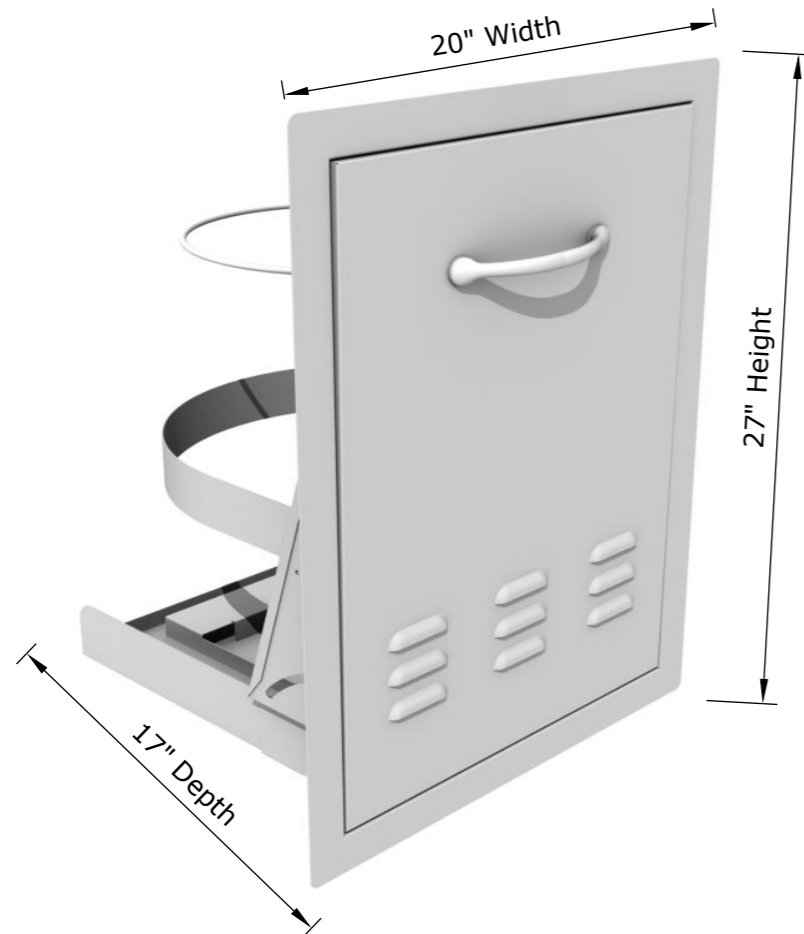

CLASSIC SERIES FLUSH STYLE

PRODUCT

20"x27" Propane tank Combo Swivel Action Door

Item No. C-LPDC20

DESCRIPTION

Classic Series, Flush Style 20"x27" Propane Tank Combo Swivel Action Door w/Trash Bag Ring

PRODUCT DIMENSIONS

20" WIDTH x27" HEIGHT x17" DEPTH (PRODUCT SIZE)
18-1/2" WIDTH x24-1/2" HEIGHT x16" DEPTH (CUT-OUT)

SPECIFICATIONS

The Frame and All Parts are made from 16 gauge 304 SS. The Door Panel is made from 18 gauge 304 SS w/Light Horizontal Brushed Finish #4. The Handle is Cast Chrome Plated

WARRANTY

- EXTERIOR FINISH -----3 YEARS
- STRUCTURE -----3 YEARS
- HANDLE-----1 YEAR

Product Dimensions

Cut-Out Dimensions & Installation

Product Assembly

1 . Tank Combo is Shipped "Collapsed"

2. Tilt Up and Unfold Base Shelf and Support Arm