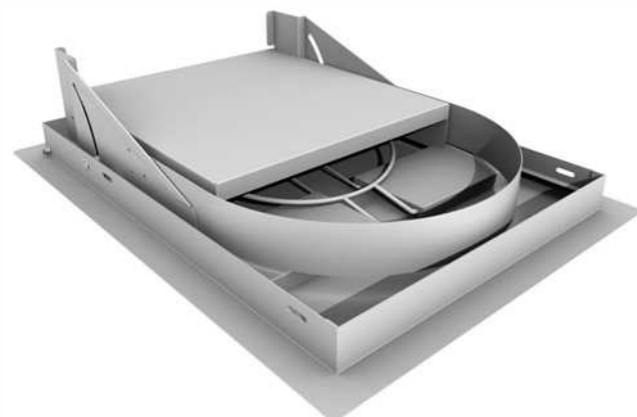

20" WIDTH x27" HEIGHT x17" DEPTH (PRODUCT SIZE)
18-1/2" WIDTH x24-1/2" HEIGHT x16" DEPTH (CUT-OUT)

SPECIFICATIONS

The Frame and All Parts are made from 16 gauge 304 SS. The Door Panel is made from 18 gauge 304 SS w/Light Horizontal Brushed Finish #4. The Handle is Cast Chrome Plated

WARRANTY

- EXTERIOR FINISH -----3 YEARS
- STRUCTURE -----3 YEARS
- HANDLE-----1 YEAR

Product Dimensions

Cut-Out Dimensions & Installation

Product Assembly

1 . Tank Combo is Shipped "Collapsed"

2. Tilt Up and Unfold Base Shelf and Support Arm